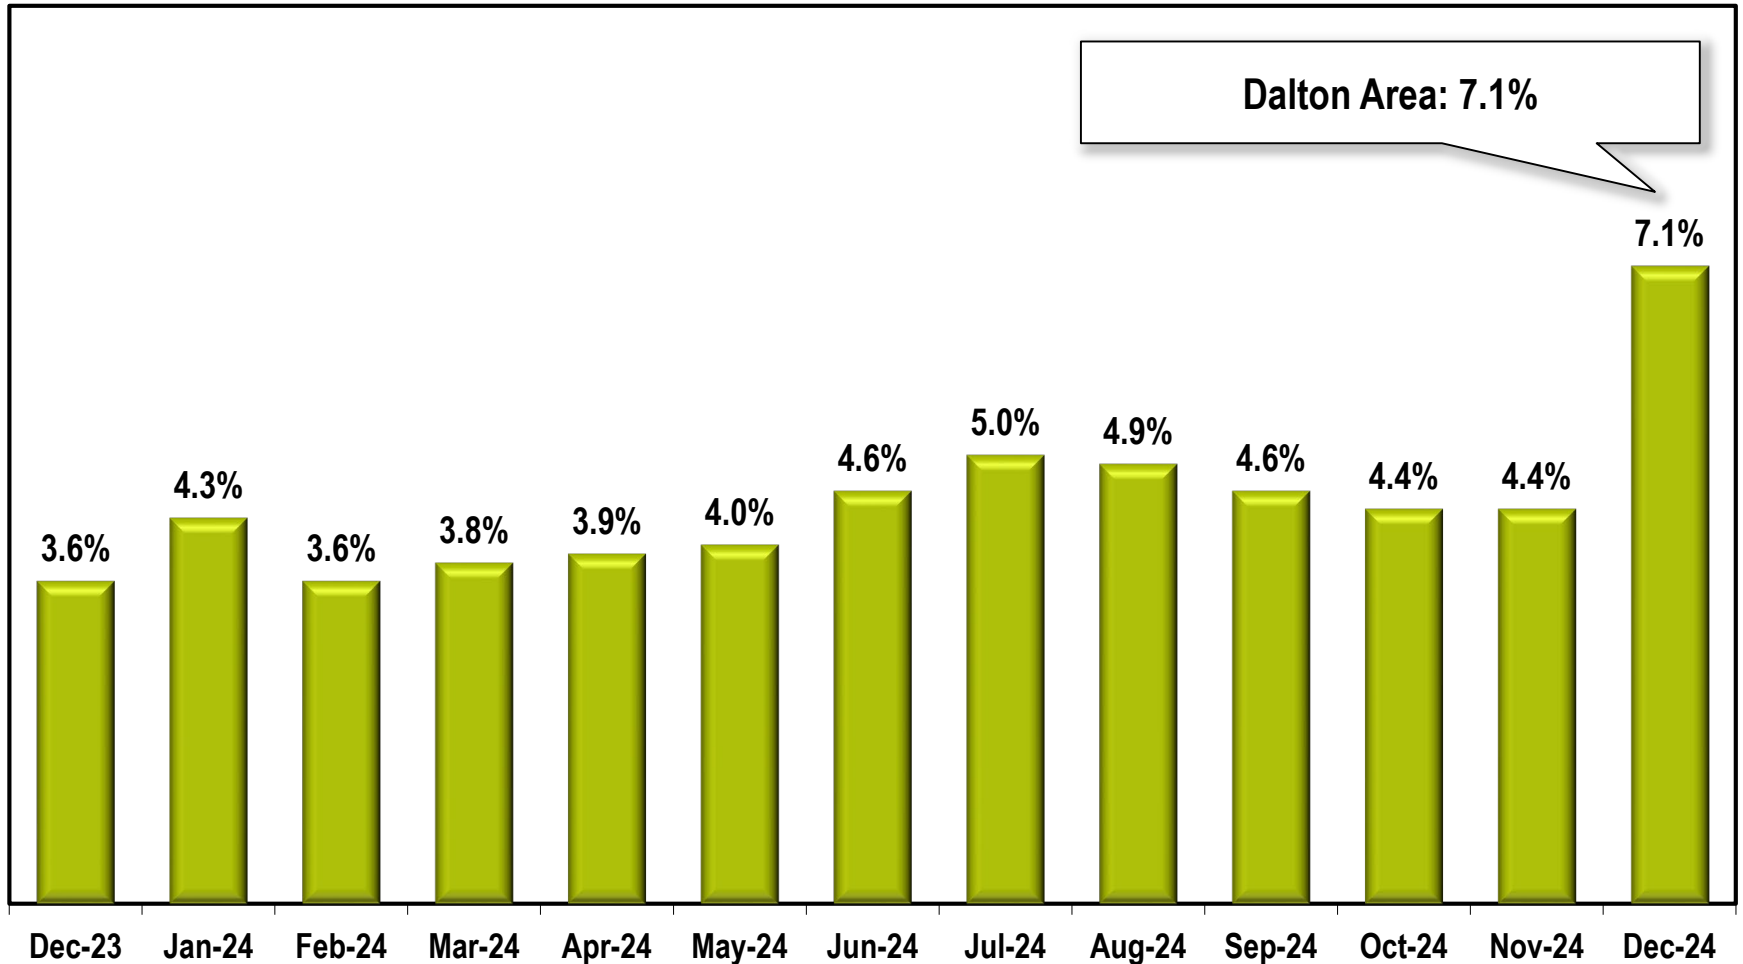

Dalton Area Unemployment Rate

(Not Seasonally Adjusted)

Note: Dalton Area includes Murray and Whitfield counties.

Source: Georgia Department of Labor – Bruce Thompson, Commissioner