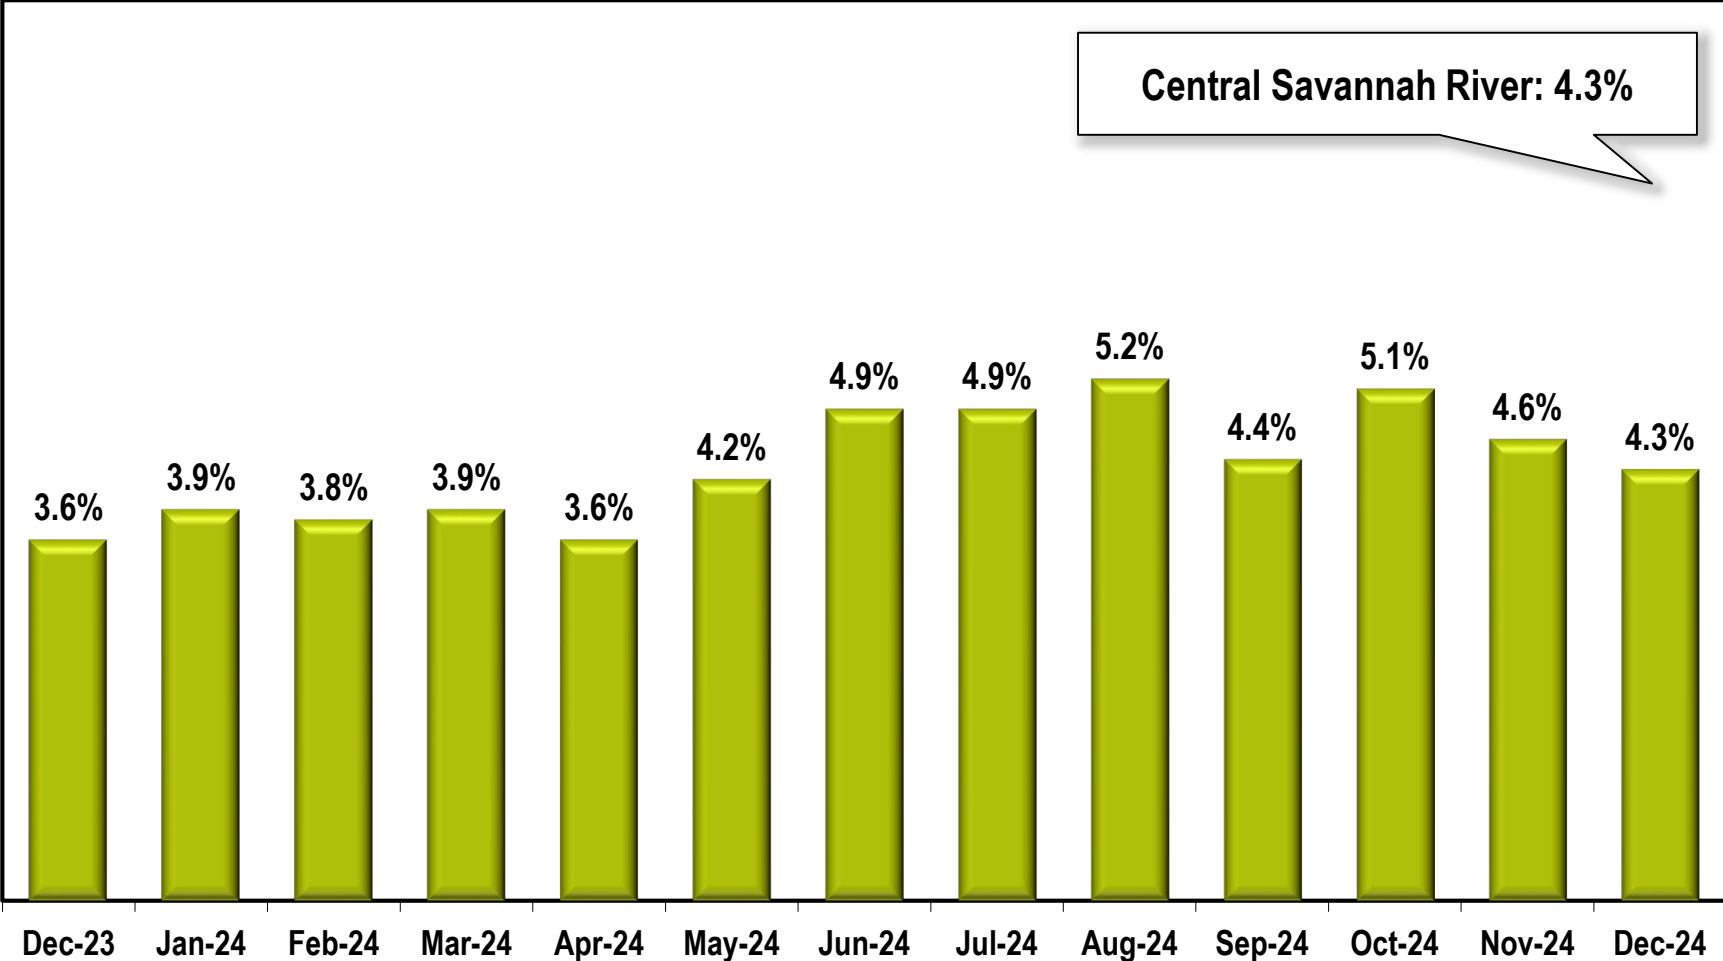

# Central Savannah River Area Unemployment Rate

(Not Seasonally Adjusted)

Note: Central Savannah River Region includes Burke, Columbia, Glascock, Hancock, Jefferson, Jenkins, McDuffie, Richmond, Taliaferro, Warren, Washington, and Wilkes counties.