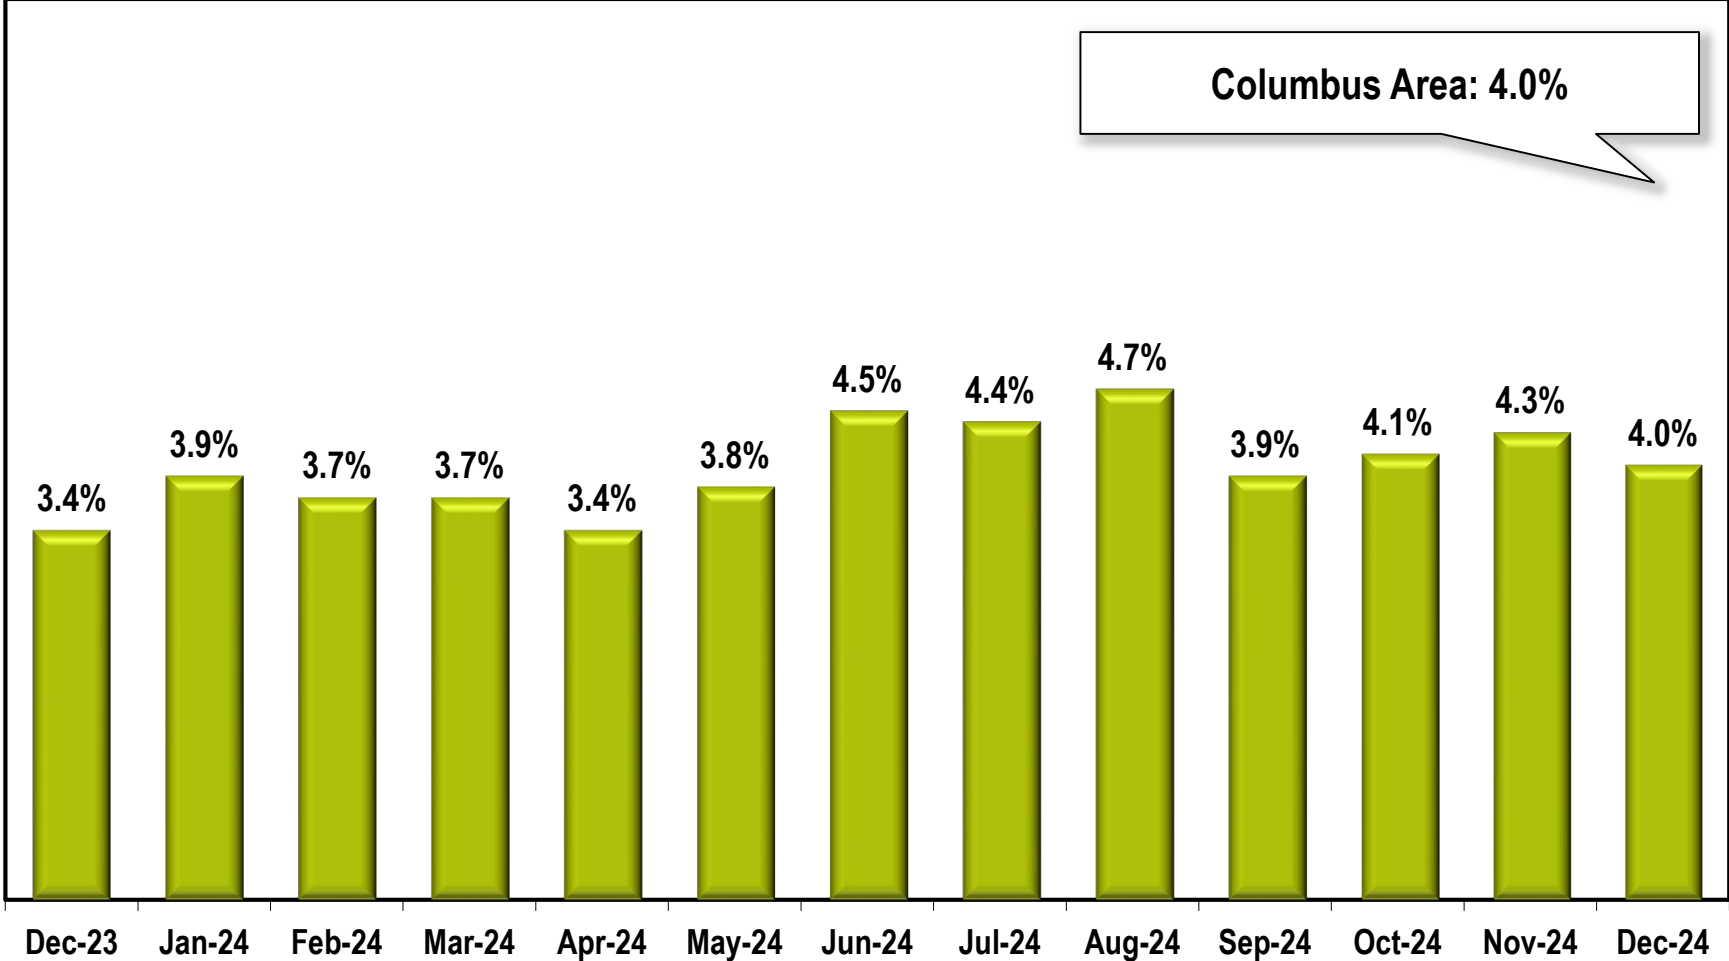

# Columbus Area Unemployment Rate

(Not Seasonally Adjusted)

Note: Columbus Area includes Chattahoochee, Harris, Marion, Muscogee, and Russell (Alabama) counties.

Source: Georgia Department of Labor – Bruce Thompson, Commissioner