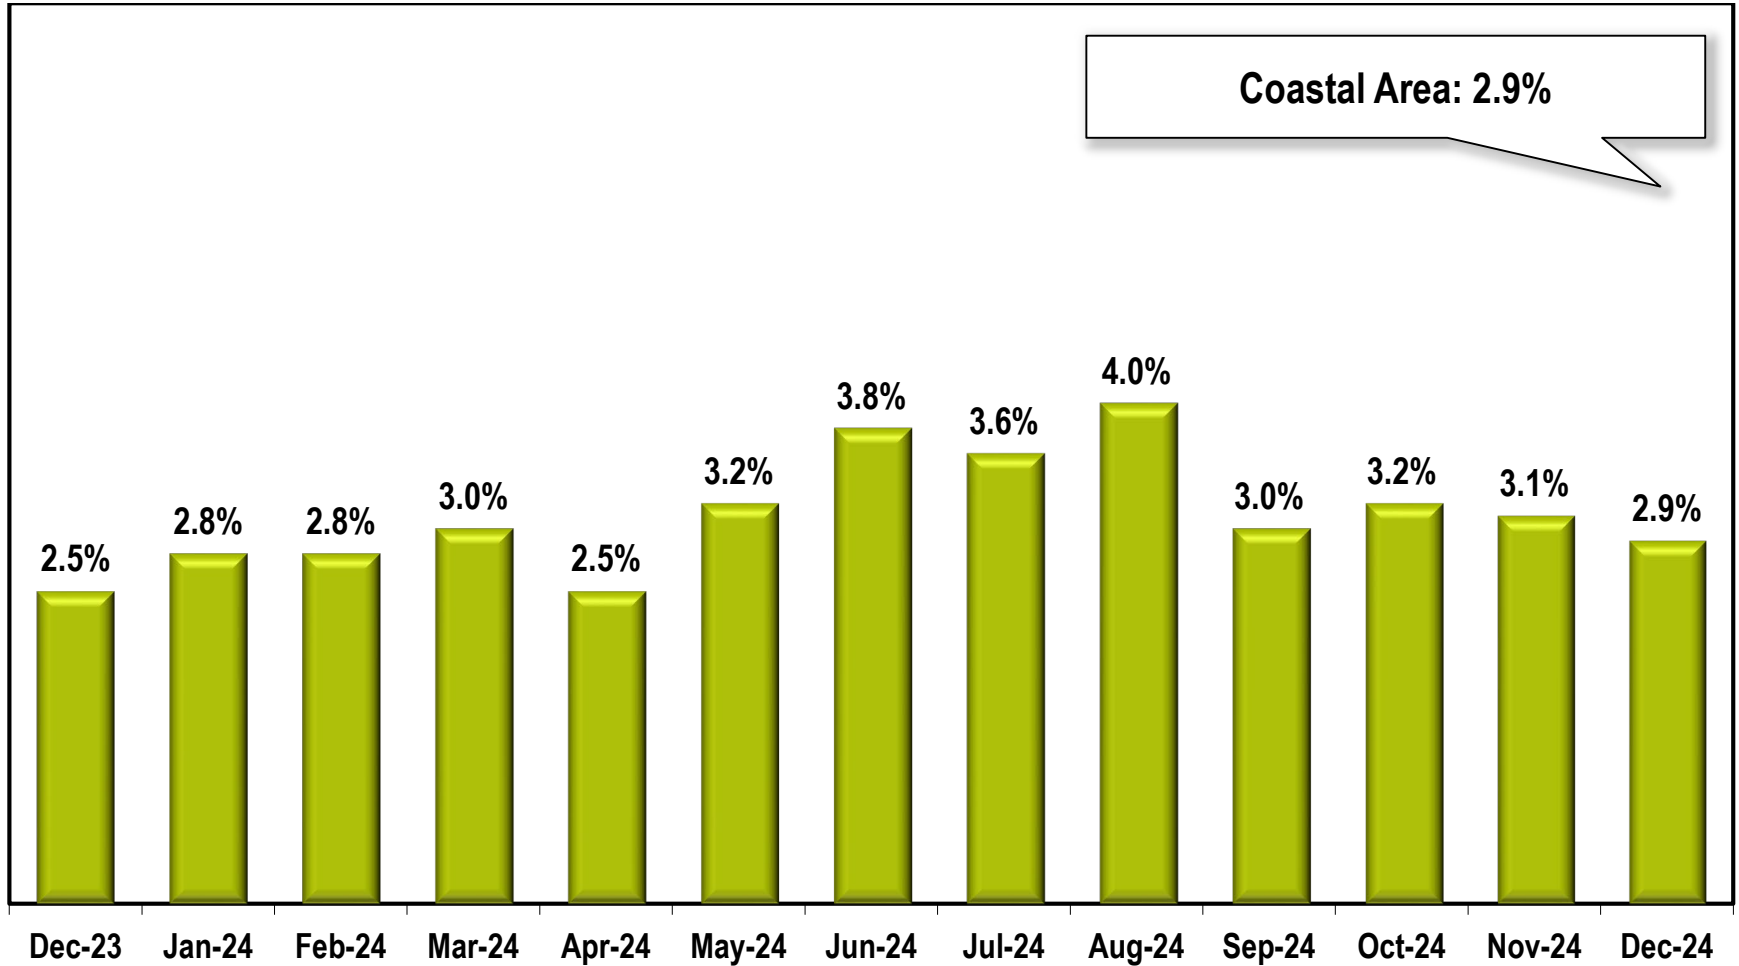

Coastal Area Unemployment Rate

(Not Seasonally Adjusted)

Note: Coastal Region includes Bryan, Bulloch, Camden, Chatham, Effingham, Glynn, Liberty, Long, McIntosh, and Screven counties.

Source: Georgia Department of Labor – Bruce Thompson, Commissioner