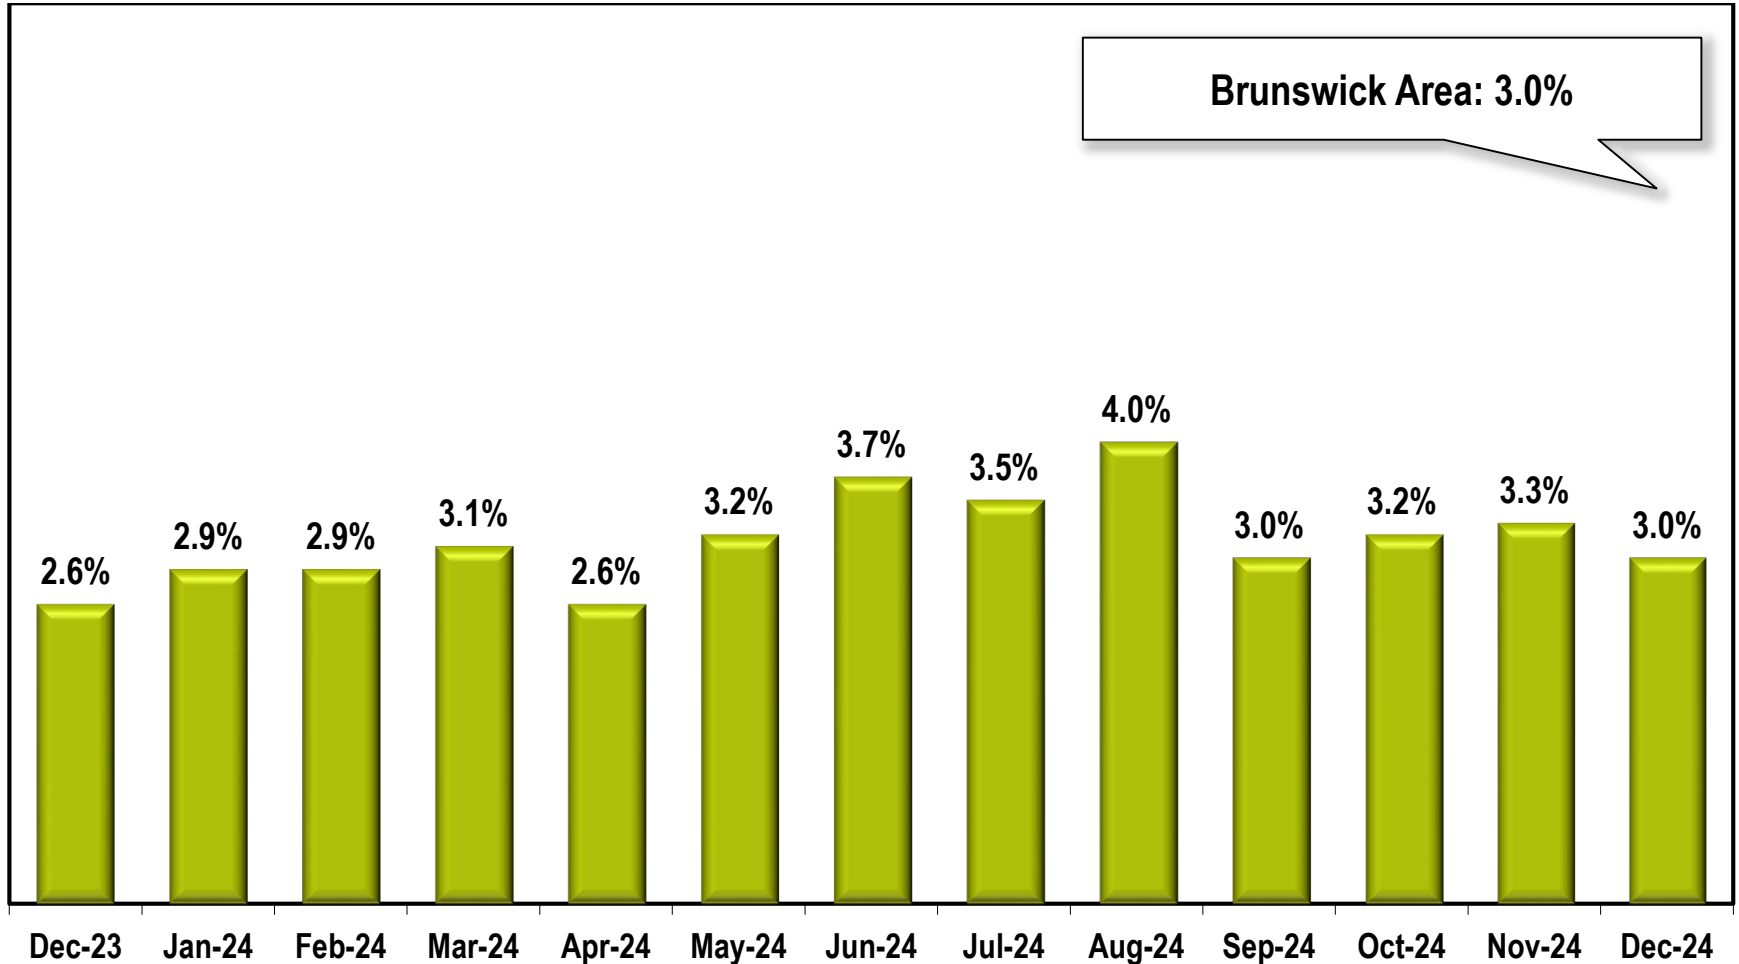

Brunswick Area Unemployment Rate

(Not Seasonally Adjusted)

Note: Brunswick Area includes Brantley, Glynn, and McIntosh counties.

Source: Georgia Department of Labor – Bruce Thompson, Commissioner