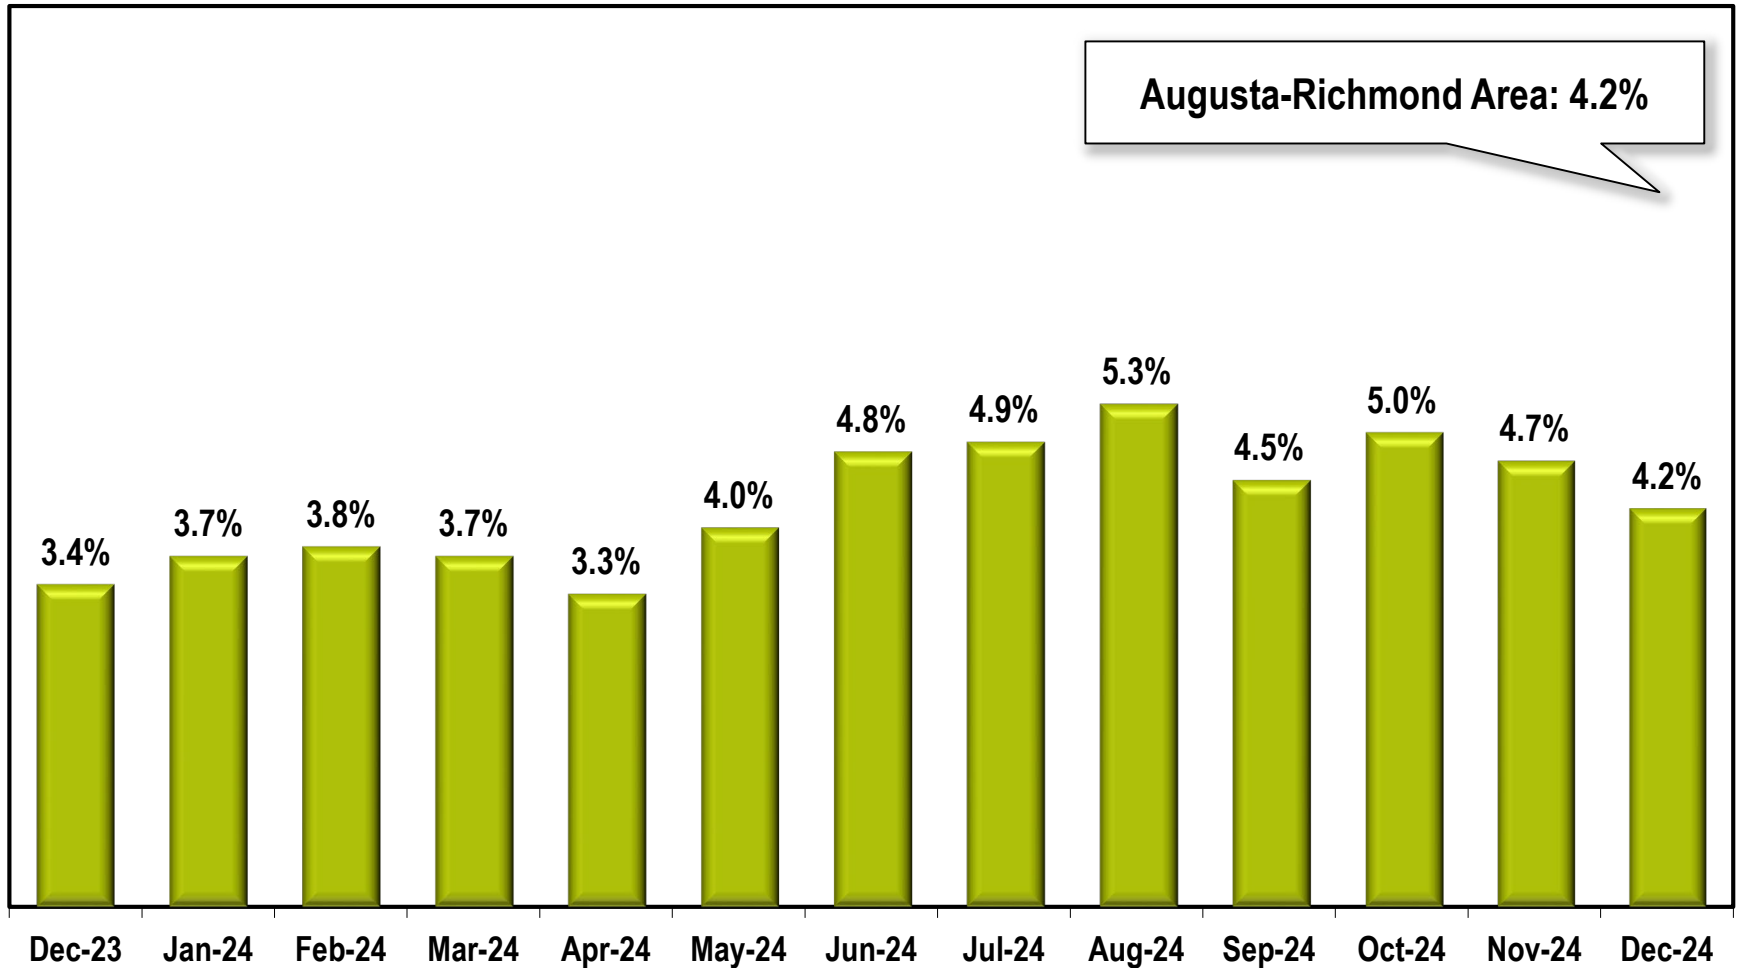

Augusta-Richmond Area Unemployment Rate

(Not Seasonally Adjusted)

Note: Augusta-Richmond County Area includes Burke, Columbia, Lincoln, McDuffie, Richmond and Aiken, and Edgefield (South Carolina) counties.