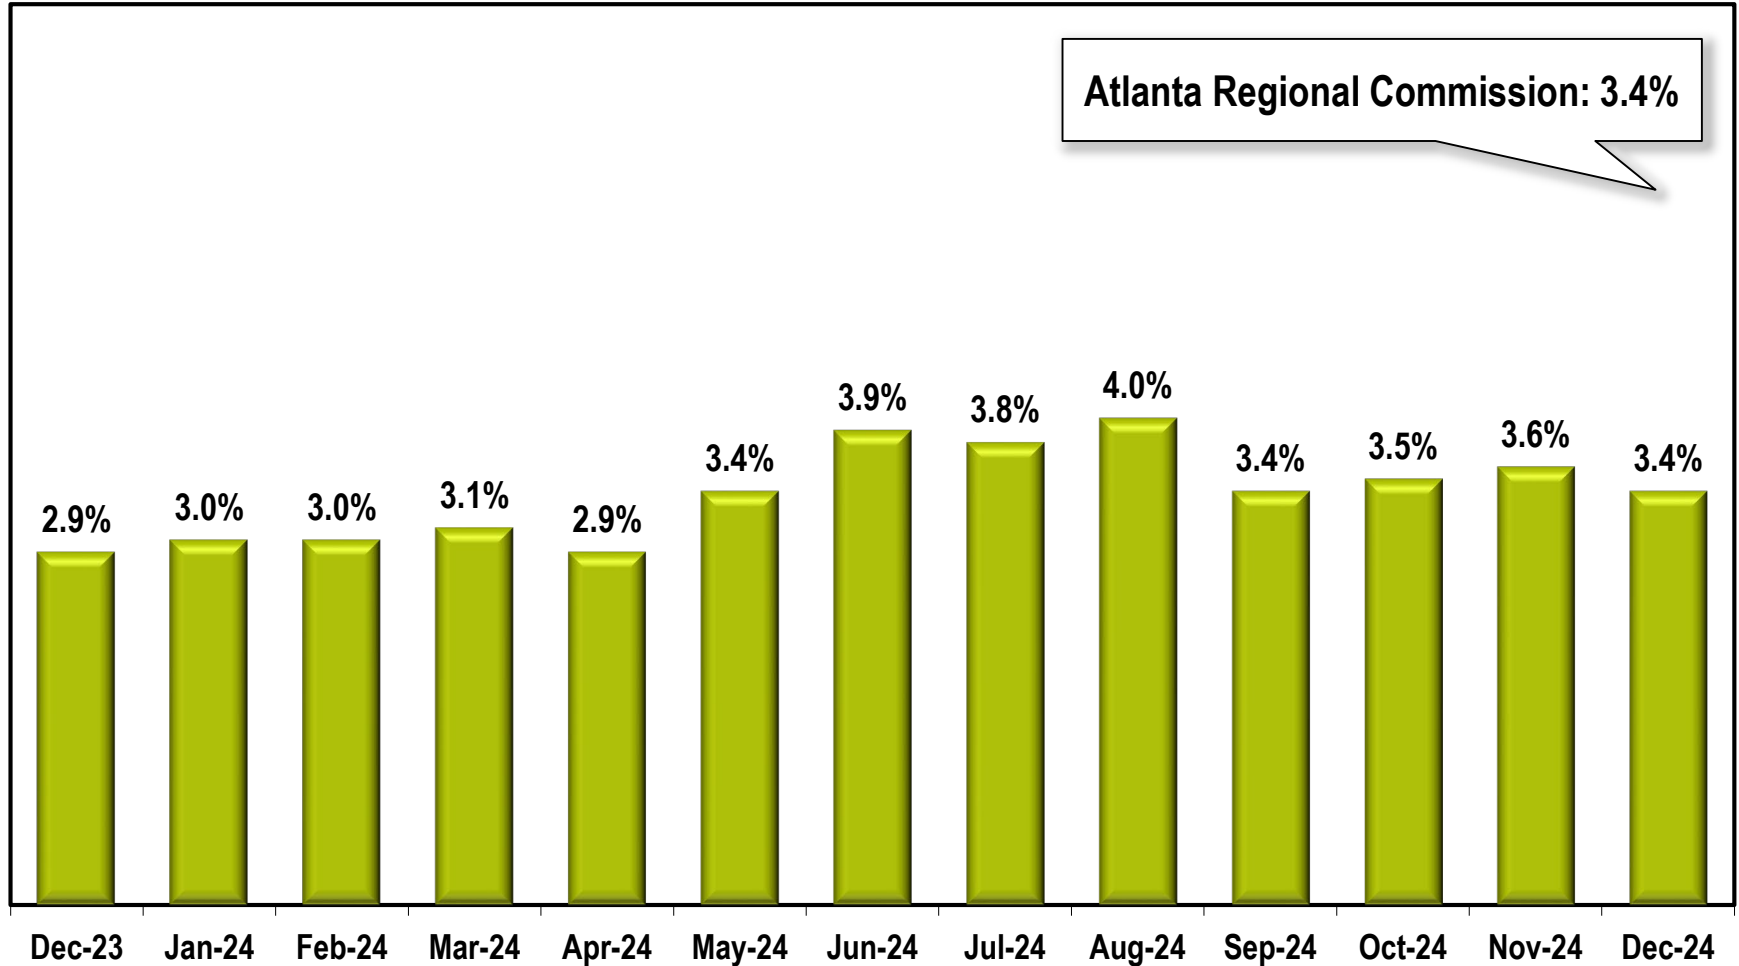

Atlanta Regional Commission Unemployment Rate (Not Seasonally Adjusted)

Note: Atlanta Regional Commission includes Cherokee, Clayton, Cobb, DeKalb, Douglas, Fayette, Forsyth, Fulton, Gwinnett, Henry, and Rockdale counties.