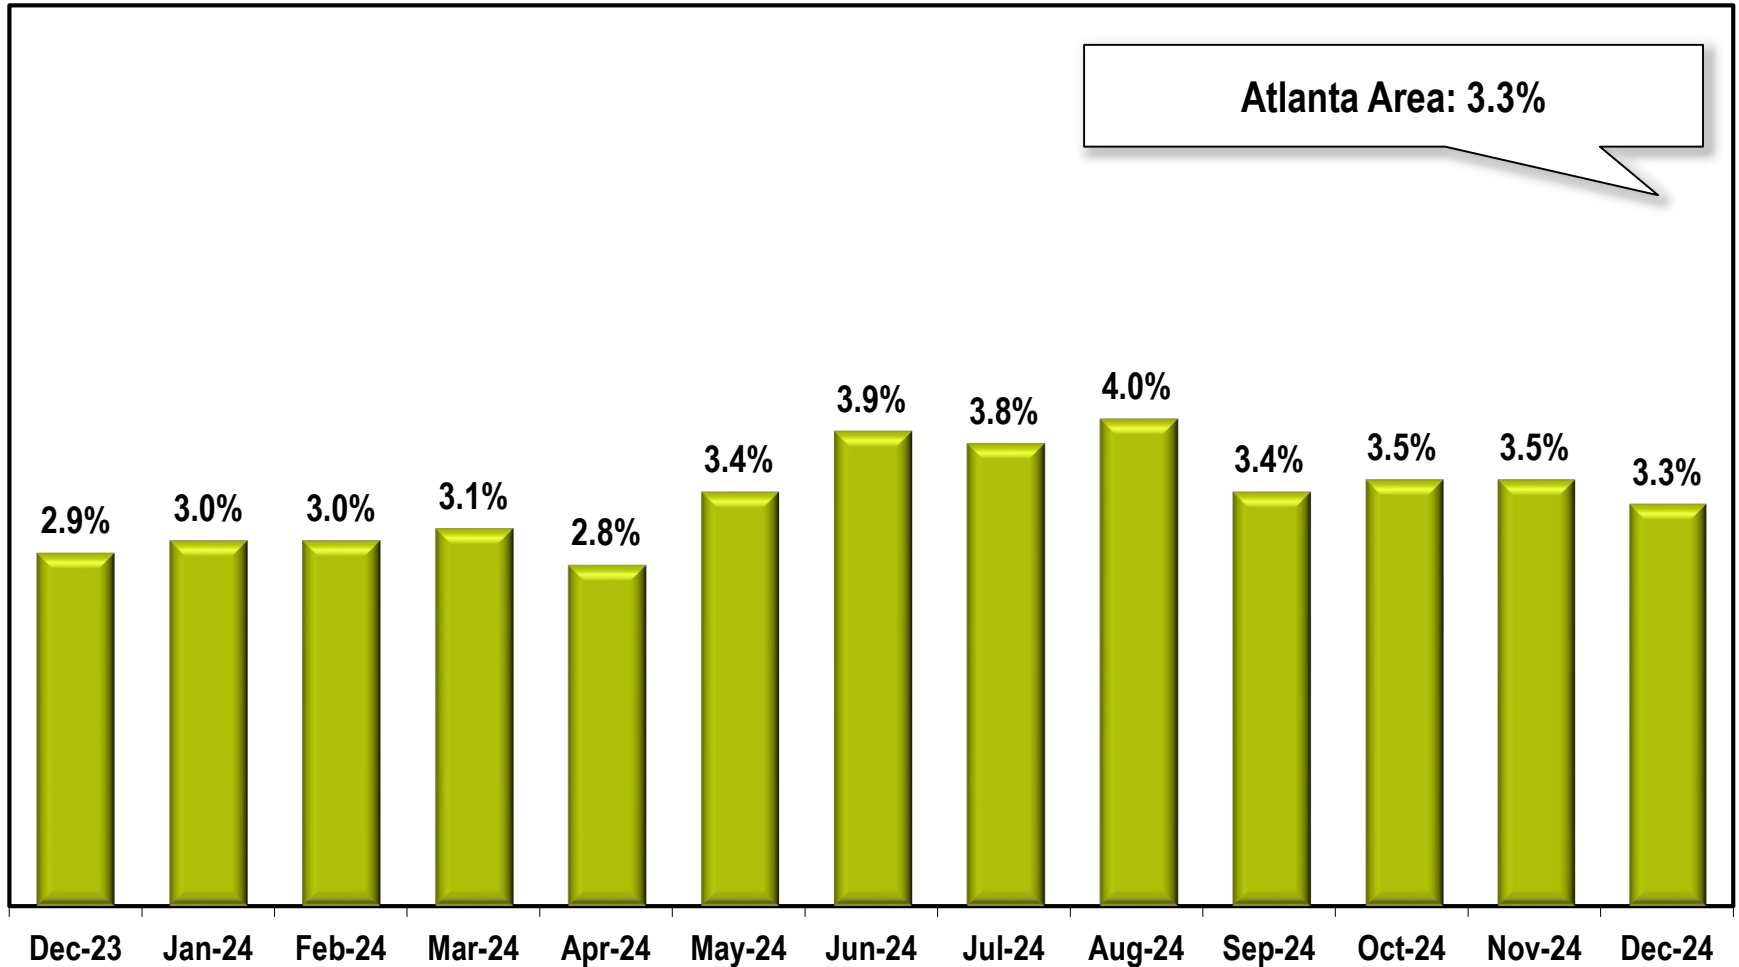

Atlanta Area Unemployment Rate

(Not Seasonally Adjusted)

Note: Atlanta Area includes Barrow, Bartow, Butts, Carroll, Cherokee, Clayton, Cobb, Coweta, Dawson, DeKalb, Douglas, Fayette, Forsyth, Fulton, Gwinnett, Haralson, Heard, Henry, Jasper, Lamar, Meriwether, Morgan, Newton, Paulding, Pickens, Pike, Rockdale, Spalding, and Walton counties.