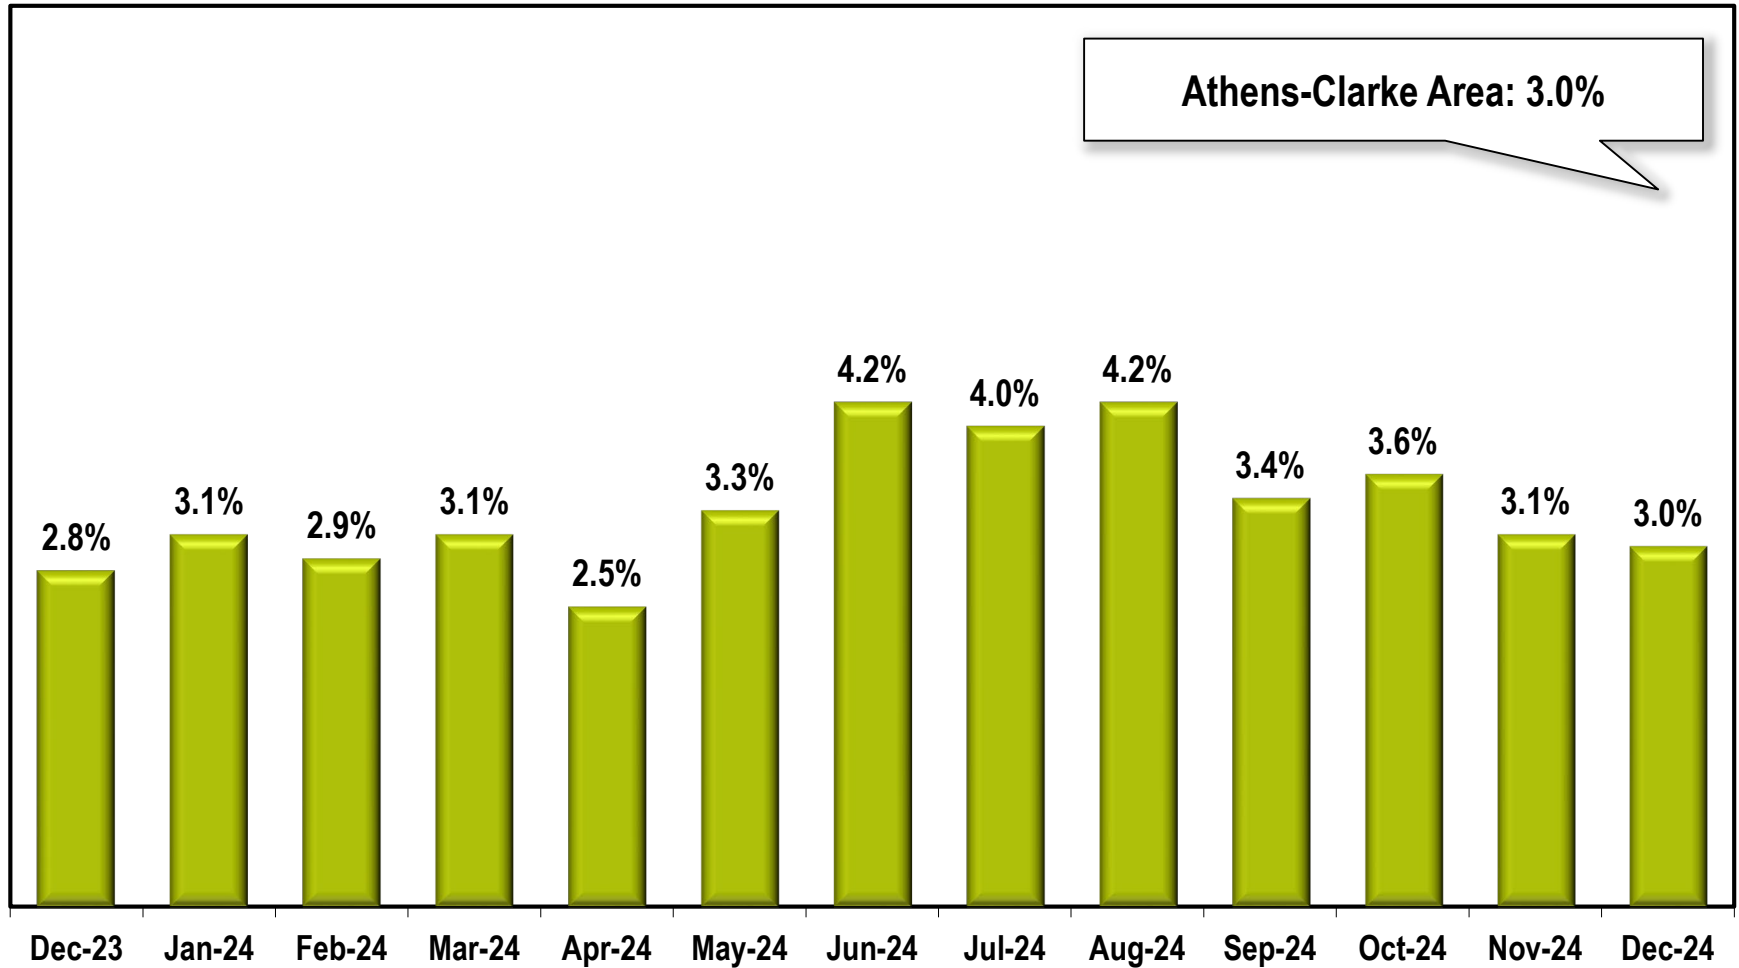

# Athens-Clarke Area Unemployment Rate

(Not Seasonally Adjusted)

Note: Athens-Clarke County Area includes Clarke, Madison, Oconee, and Oglethorpe counties.

Source: Georgia Department of Labor – Bruce Thompson, Commissioner