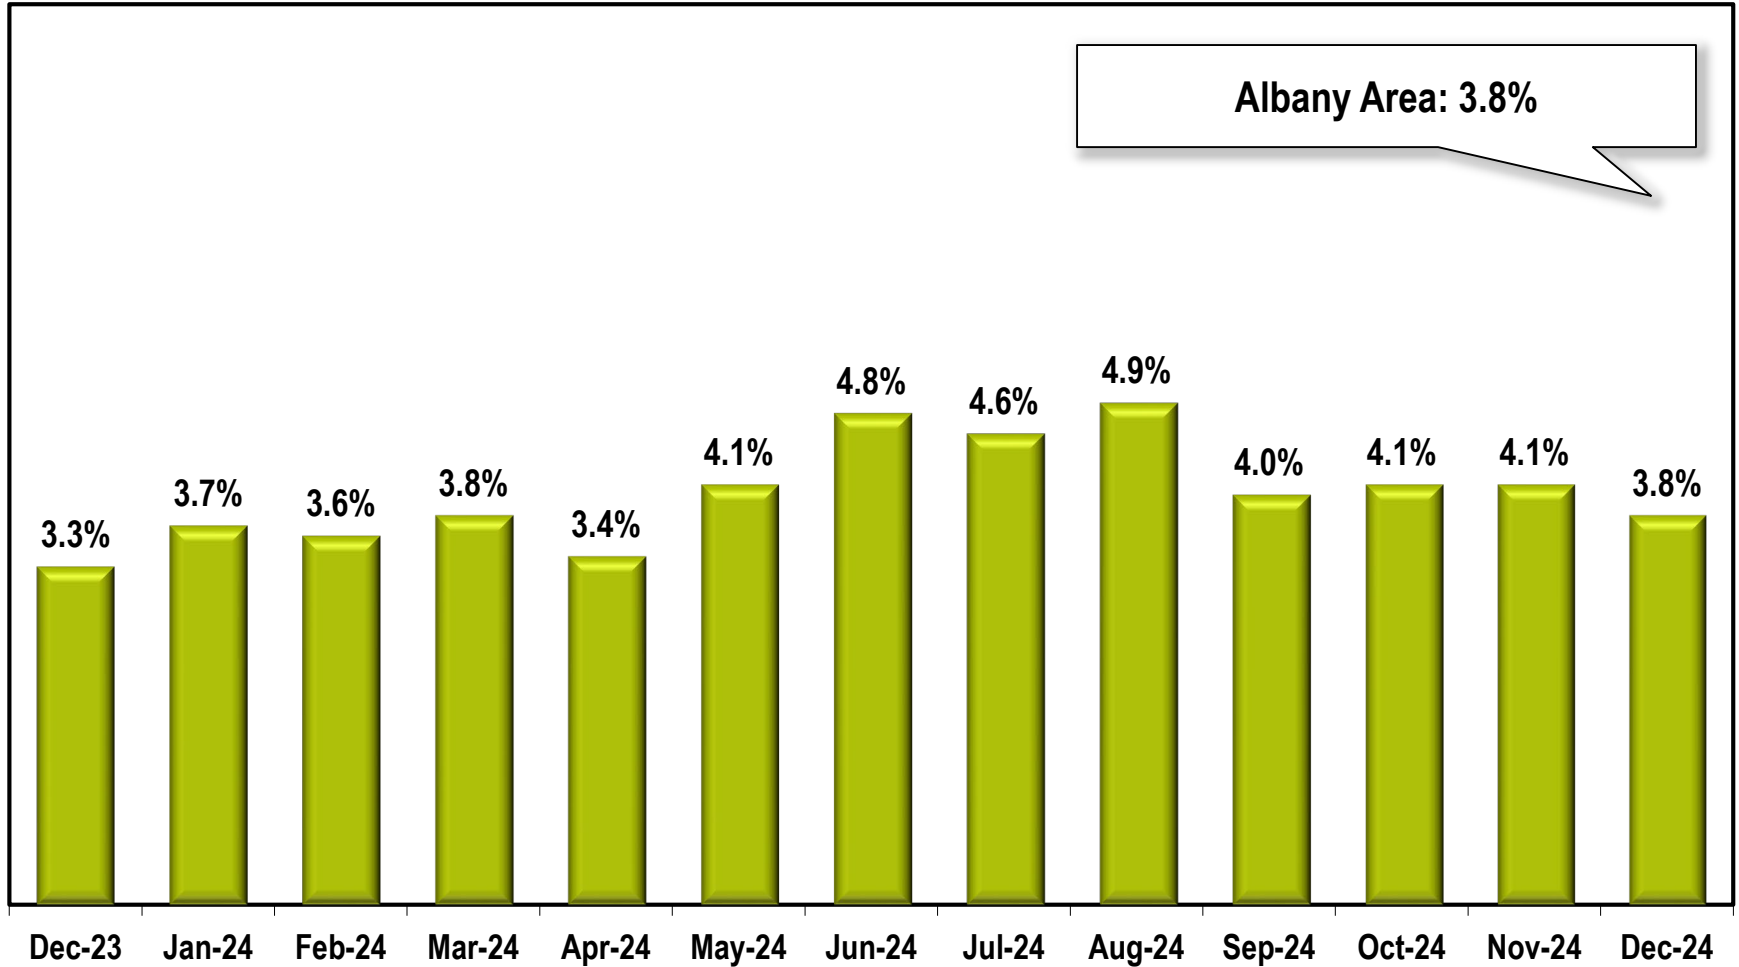

Albany Area Unemployment Rate

(Not Seasonally Adjusted)

Note: Albany Area includes Baker, Dougherty, Lee, Terrell, and Worth counties.

Source: Georgia Department of Labor – Bruce Thompson, Commissioner