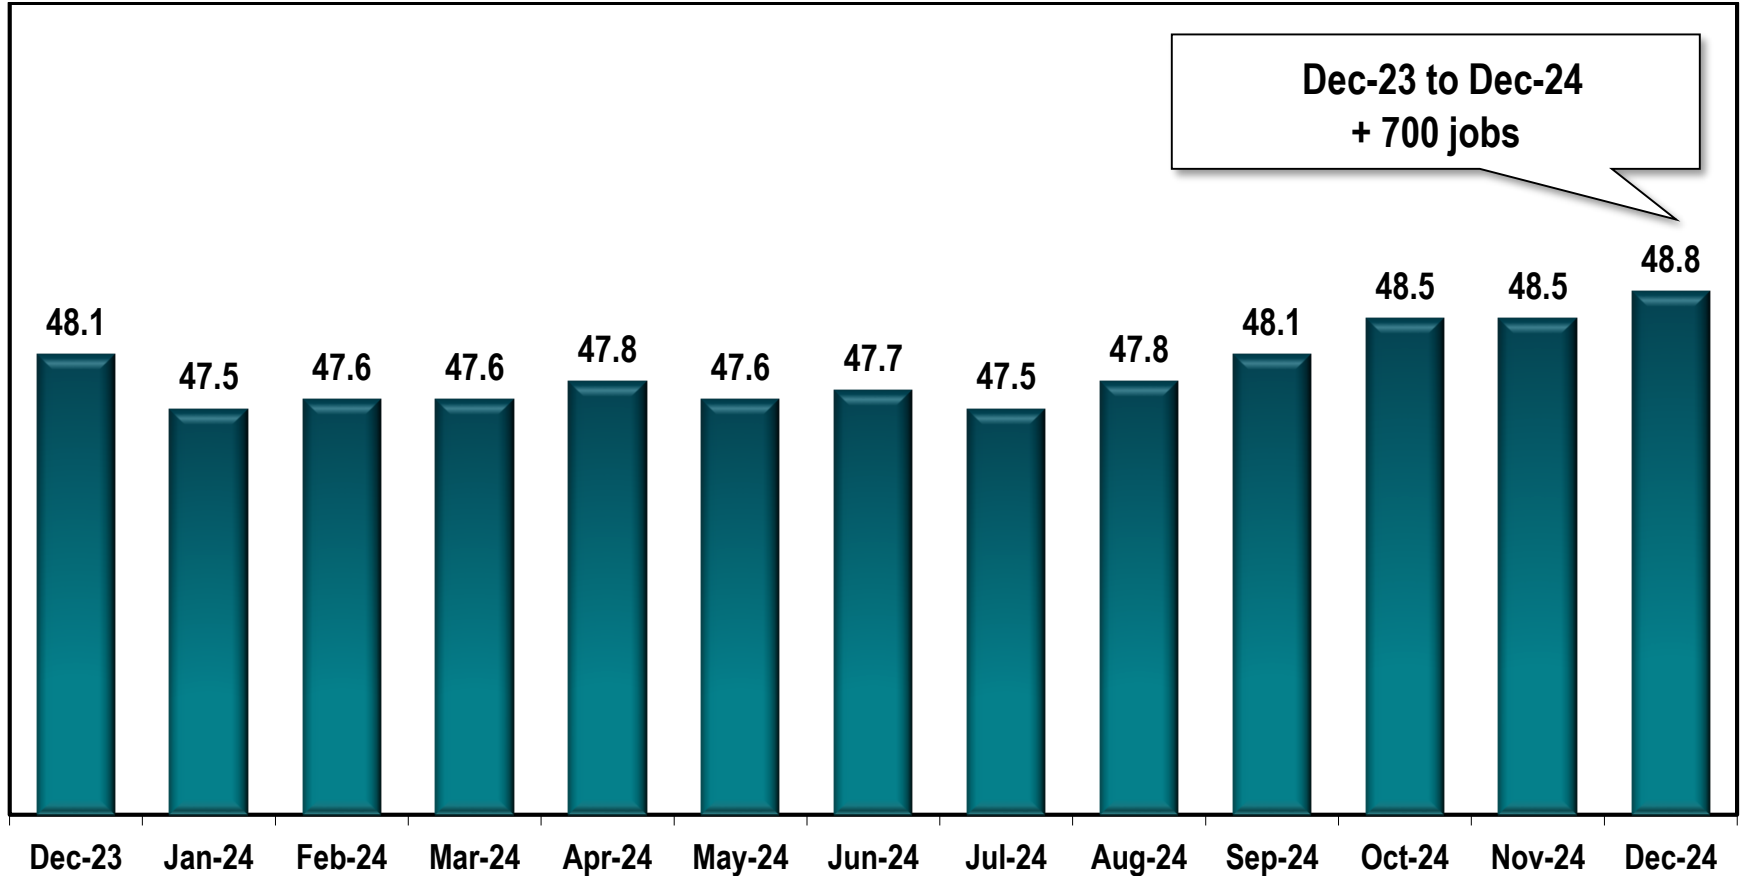

Rome MSA Employment

(In Thousands)

Note: Rome MSA comprises Floyd county.

Source: Georgia Department of Labor - Bruce Thompson, Commissioner