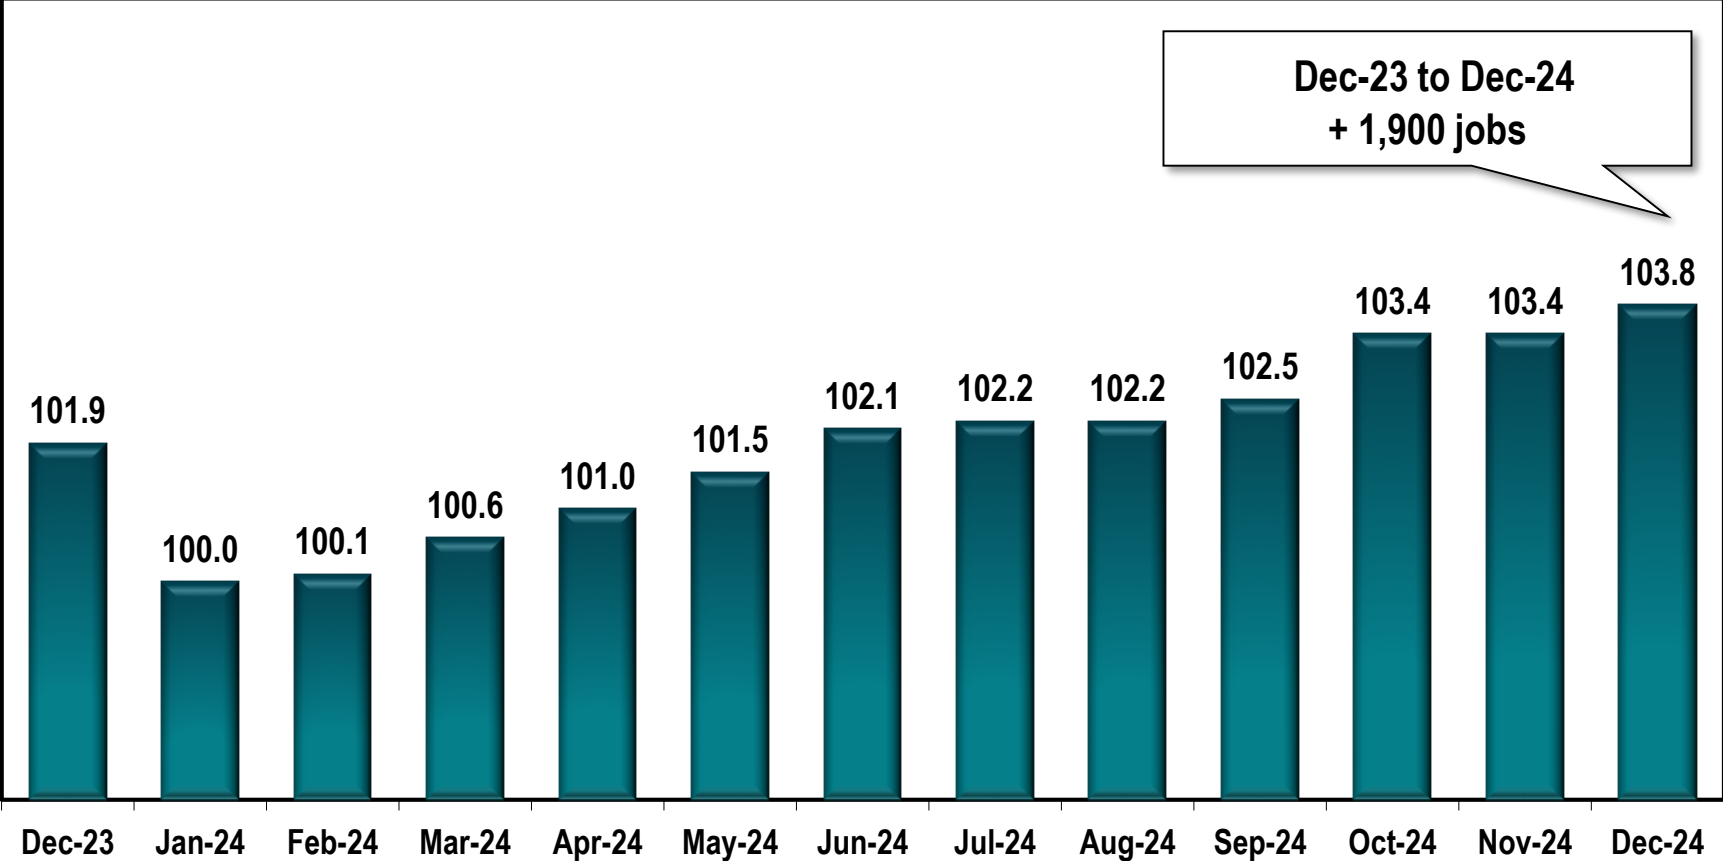

Macon-Bibb MSA Employment

(In Thousands)

Note: Macon MSA includes Bibb, Crawford, Jones, Monroe and Twiggs counties.

Source: Georgia Department of Labor - Bruce Thompson, Commissioner