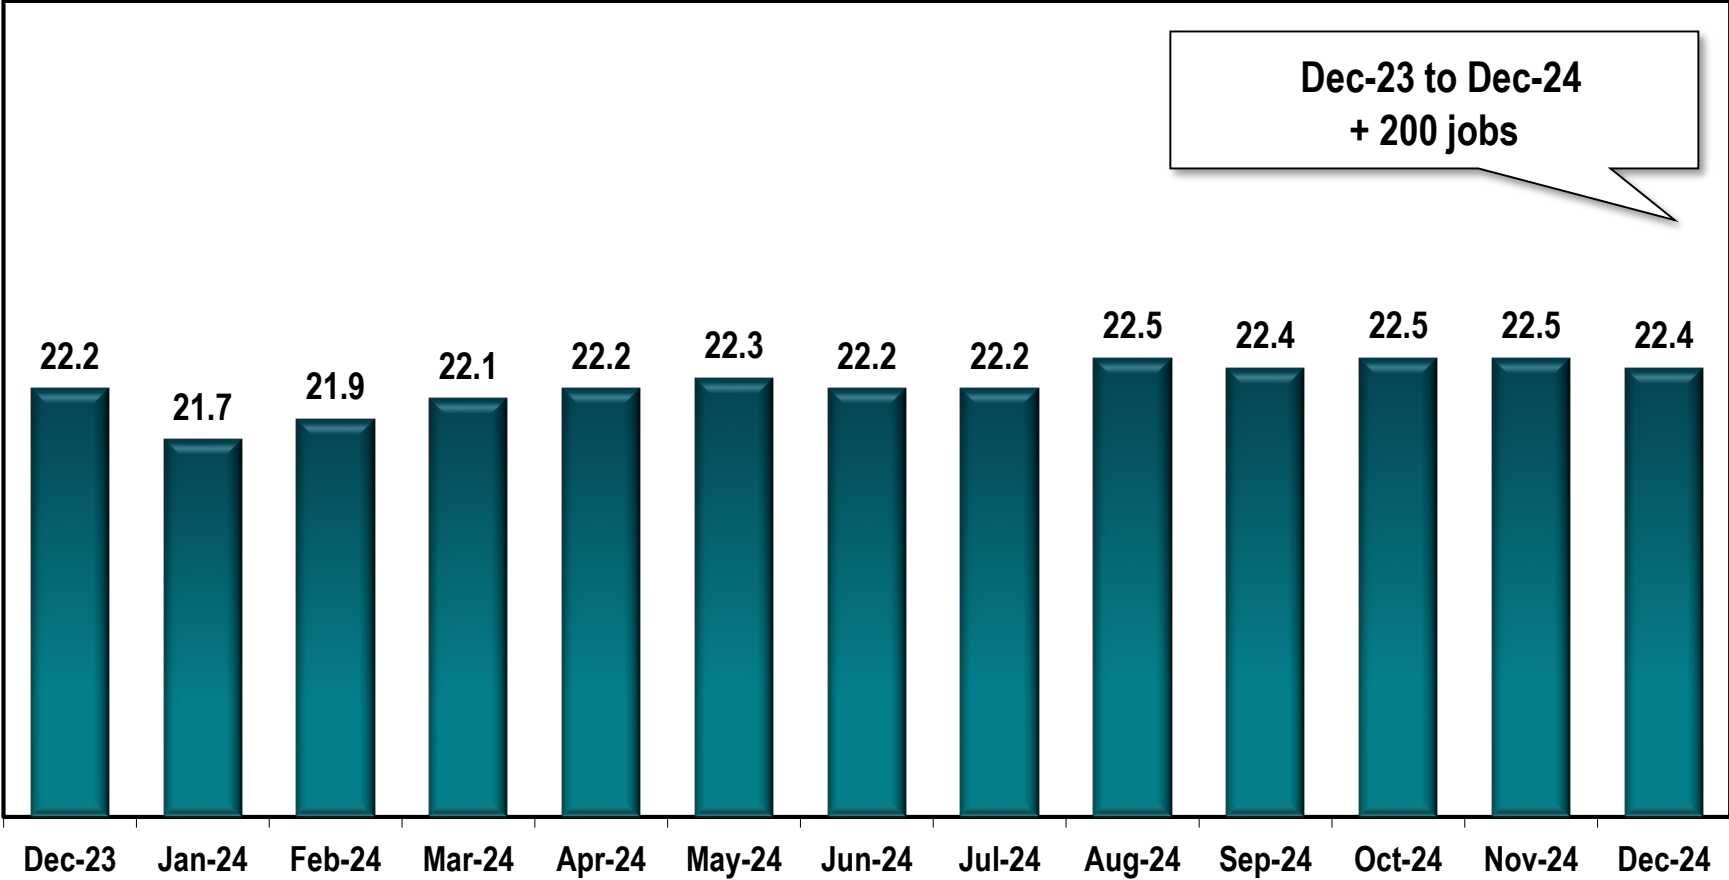

Hinesville MSA Employment

(In Thousands)

Note: Hinesville MSA includes Liberty and Long counties.

Source: Georgia Department of Labor - Bruce Thompson, Commissioner