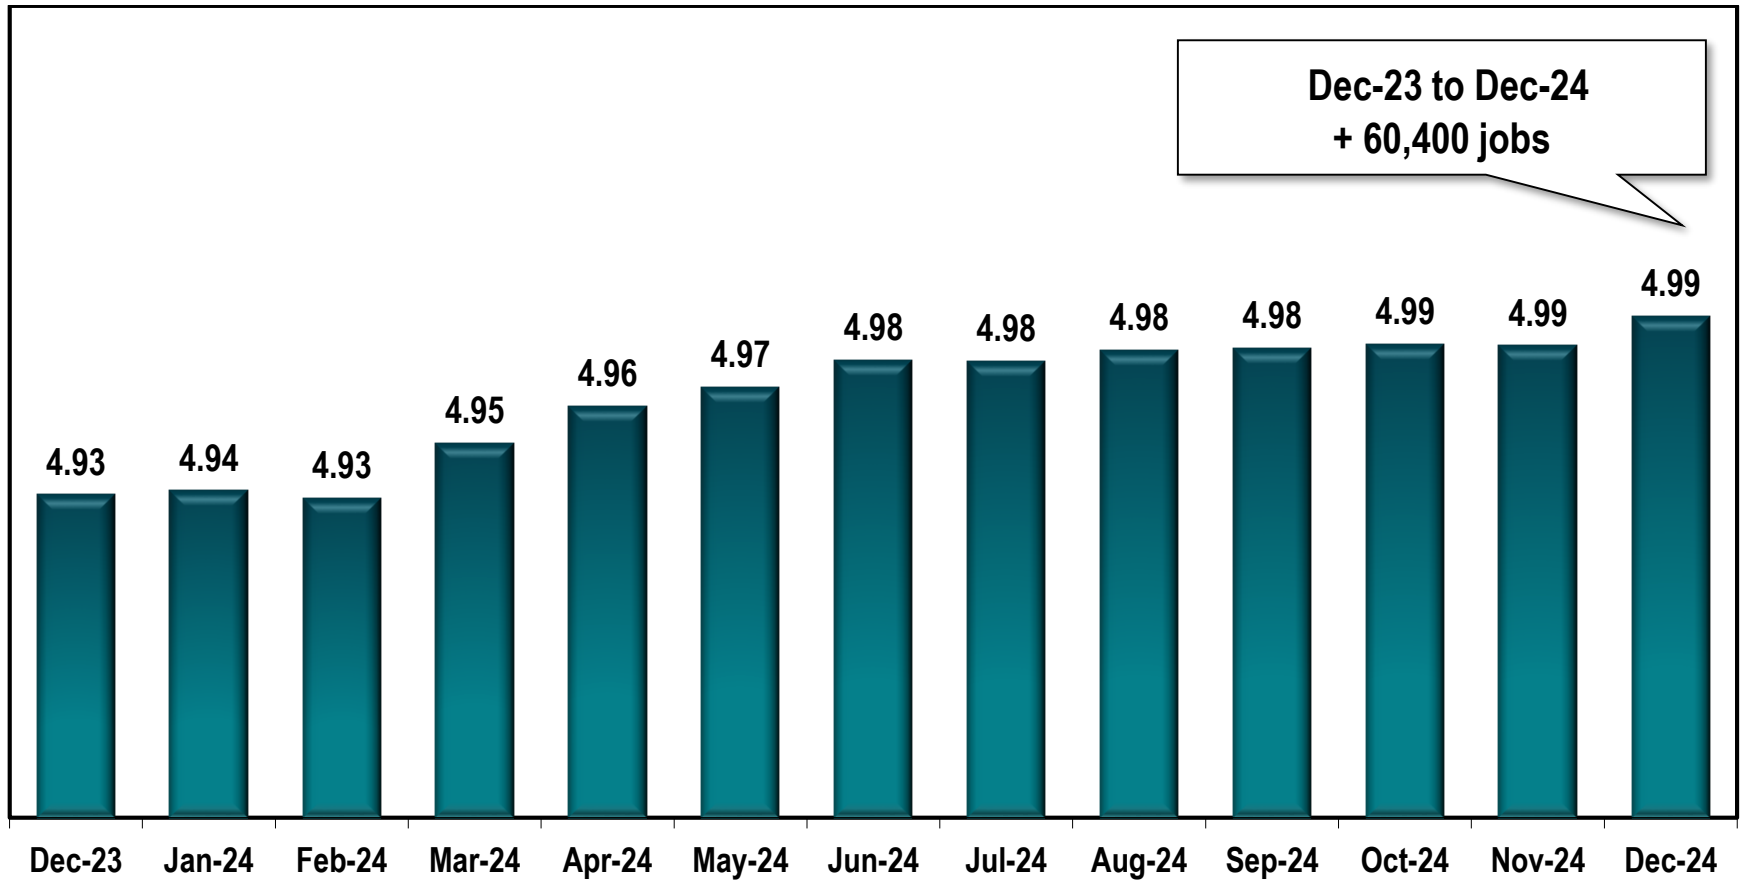

## Seasonally Adjusted (In Millions)

Source: Georgia Department of Labor - Bruce Thompson, Commissioner