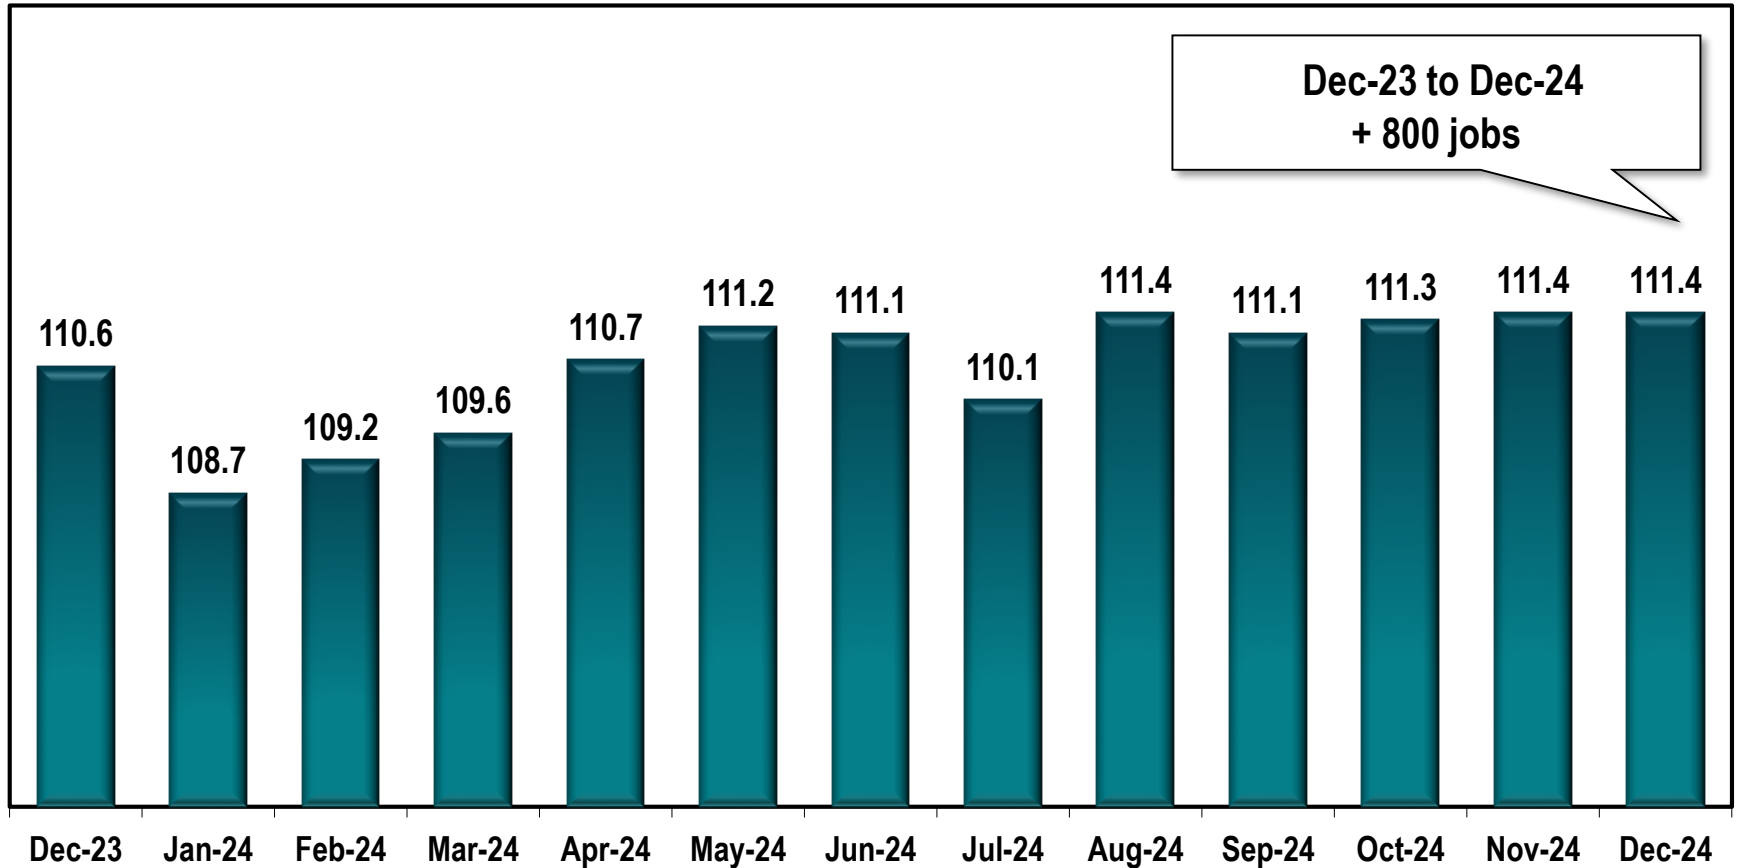

Gainesville MSA Employment

(In Thousands)

Note: Gainesville MSA comprises Hall county.

Source: Georgia Department of Labor - Bruce Thompson, Commissioner