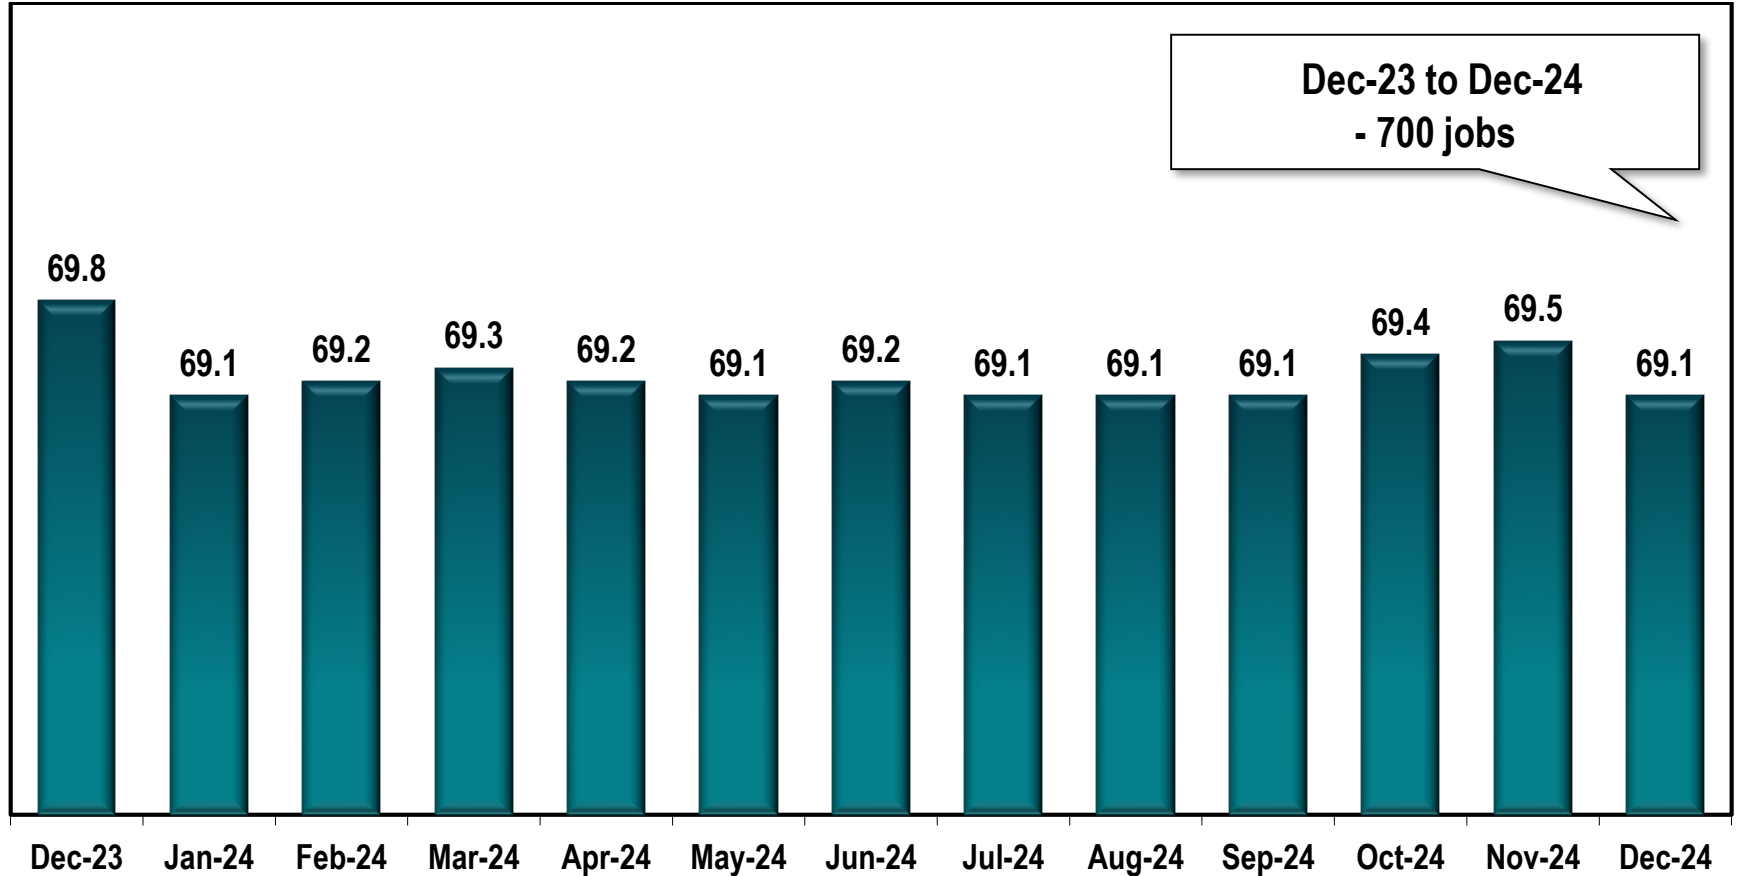

Dalton MSA Employment

(In Thousands)

Note: Dalton MSA includes Murray and Whitfield counties.

Source: Georgia Department of Labor - Bruce Thompson, Commissioner