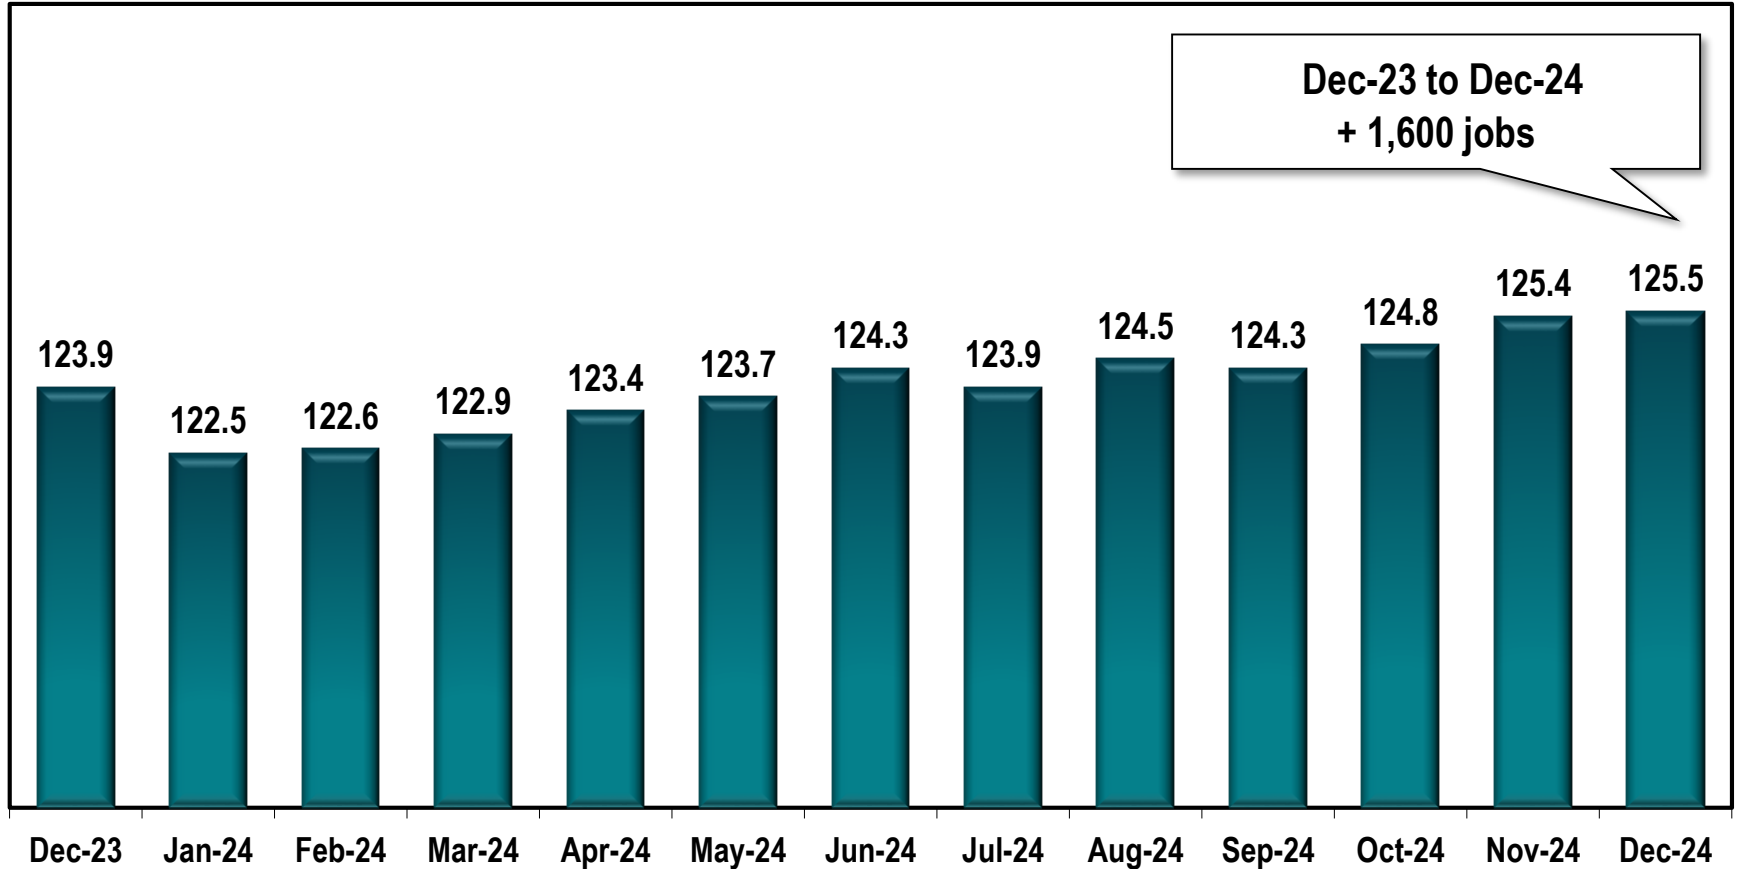

Columbus MSA Employment

(In Thousands)

Note: Columbus MSA includes Chattahoochee, Harris, Marion and Muscogee and Russell (Alabama) counties.

Source: Georgia Department of Labor - Bruce Thompson, Commissioner