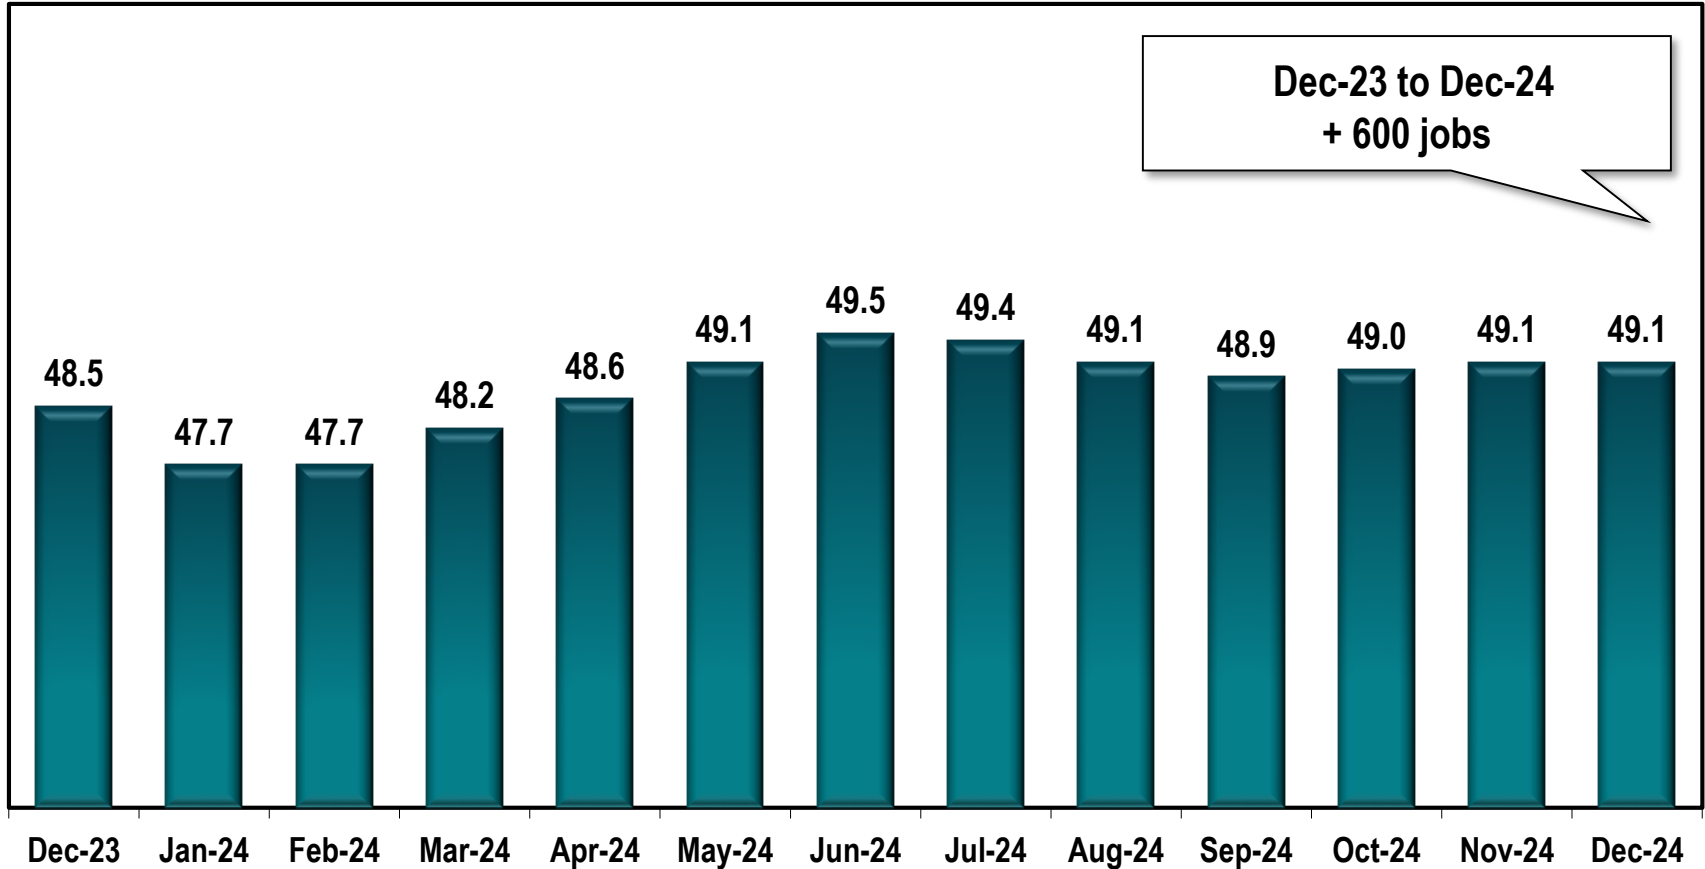

# Brunswick MSA Employment

(In Thousands)

Note: Brunswick MSA includes Brantley, Glynn, and McIntosh counties.

Source: Georgia Department of Labor - Bruce Thompson, Commissioner