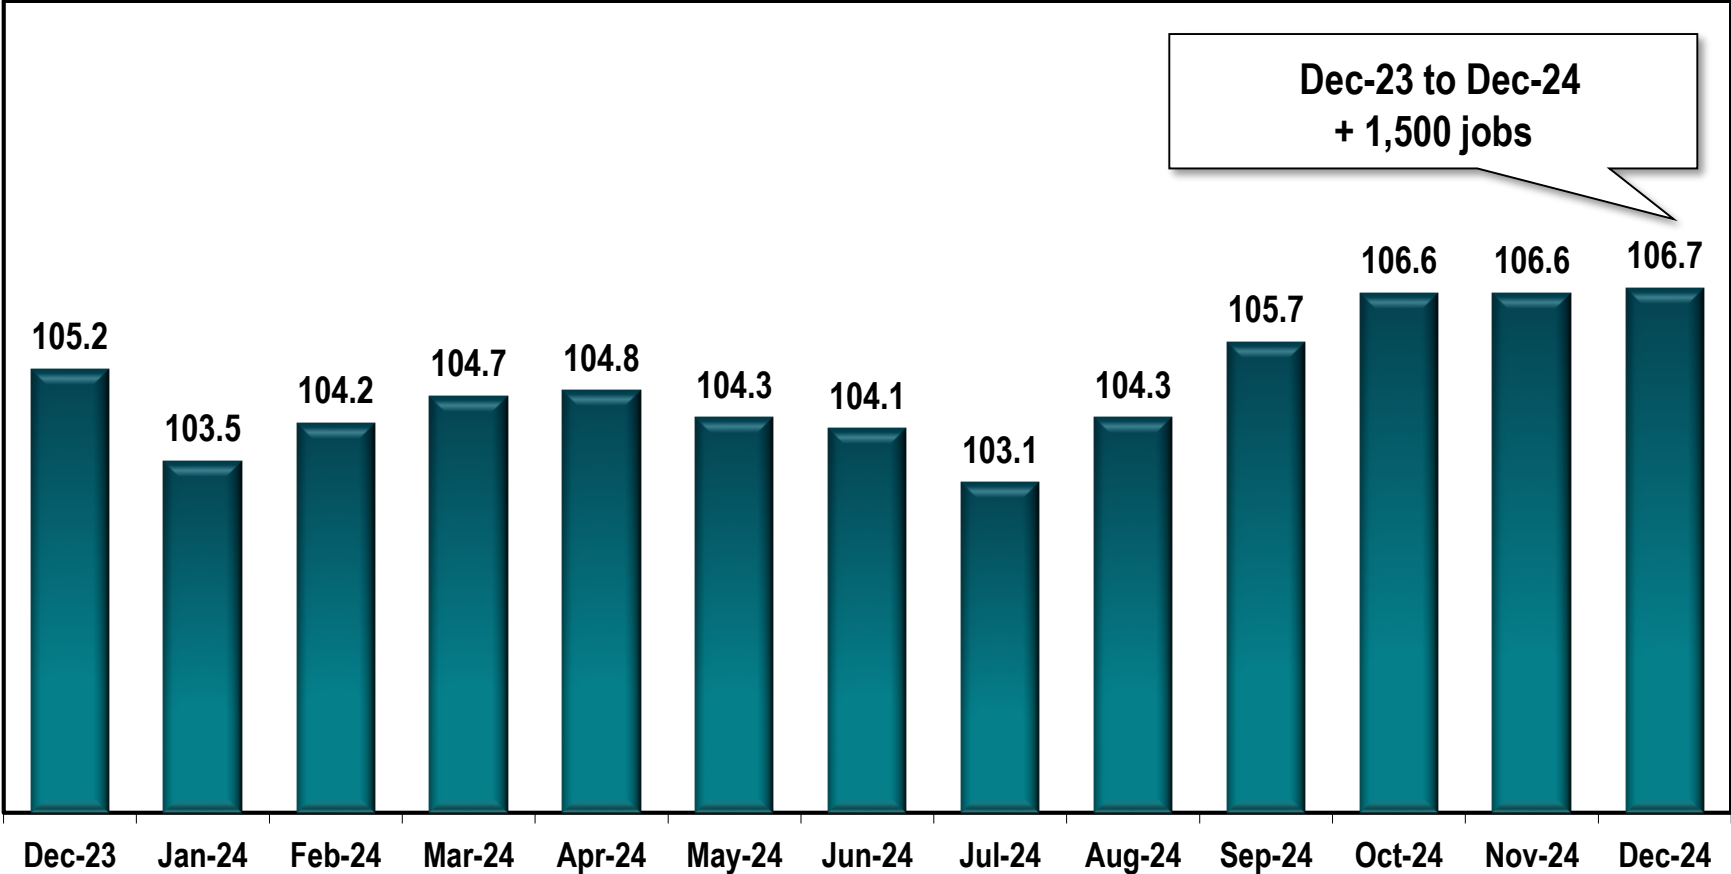

Athens-Clarke MSA Employment

(In Thousands)

Note: Athens-Clarke County MSA includes Clarke, Madison, Oconee and Oglethorpe counties.

Source: Georgia Department of Labor - Bruce Thompson, Commissioner