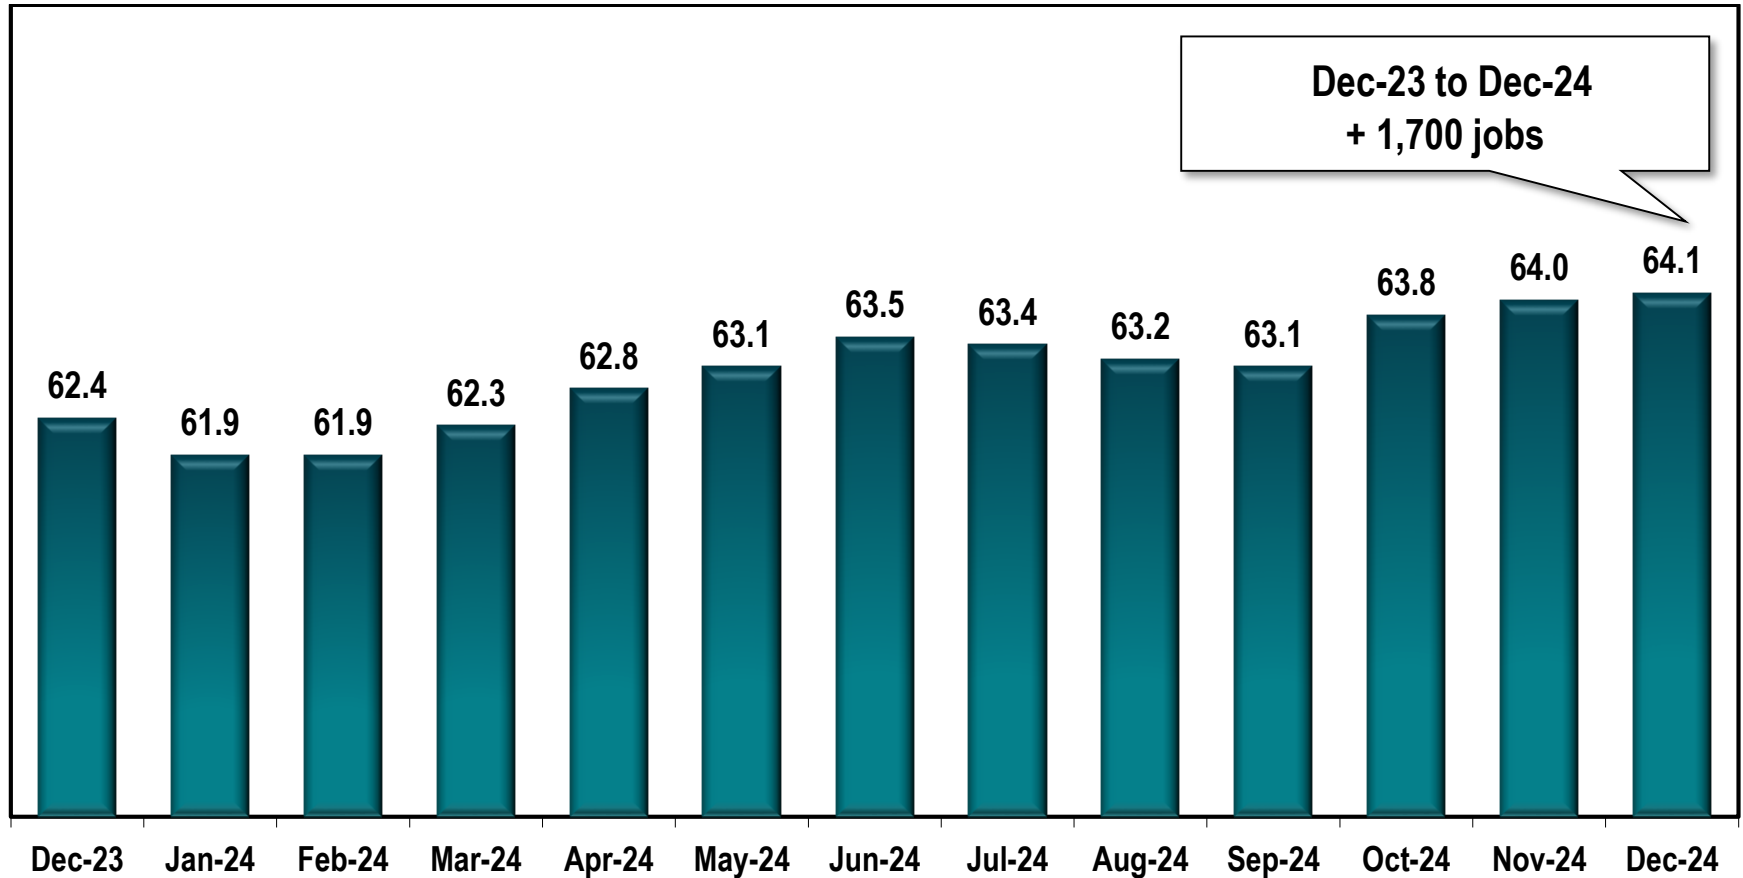

Albany MSA Employment (In Thousands)

Note: Albany MSA includes Baker, Dougherty, Lee, Terrell and Worth counties.

Source: Georgia Department of Labor - Bruce Thompson, Commissioner