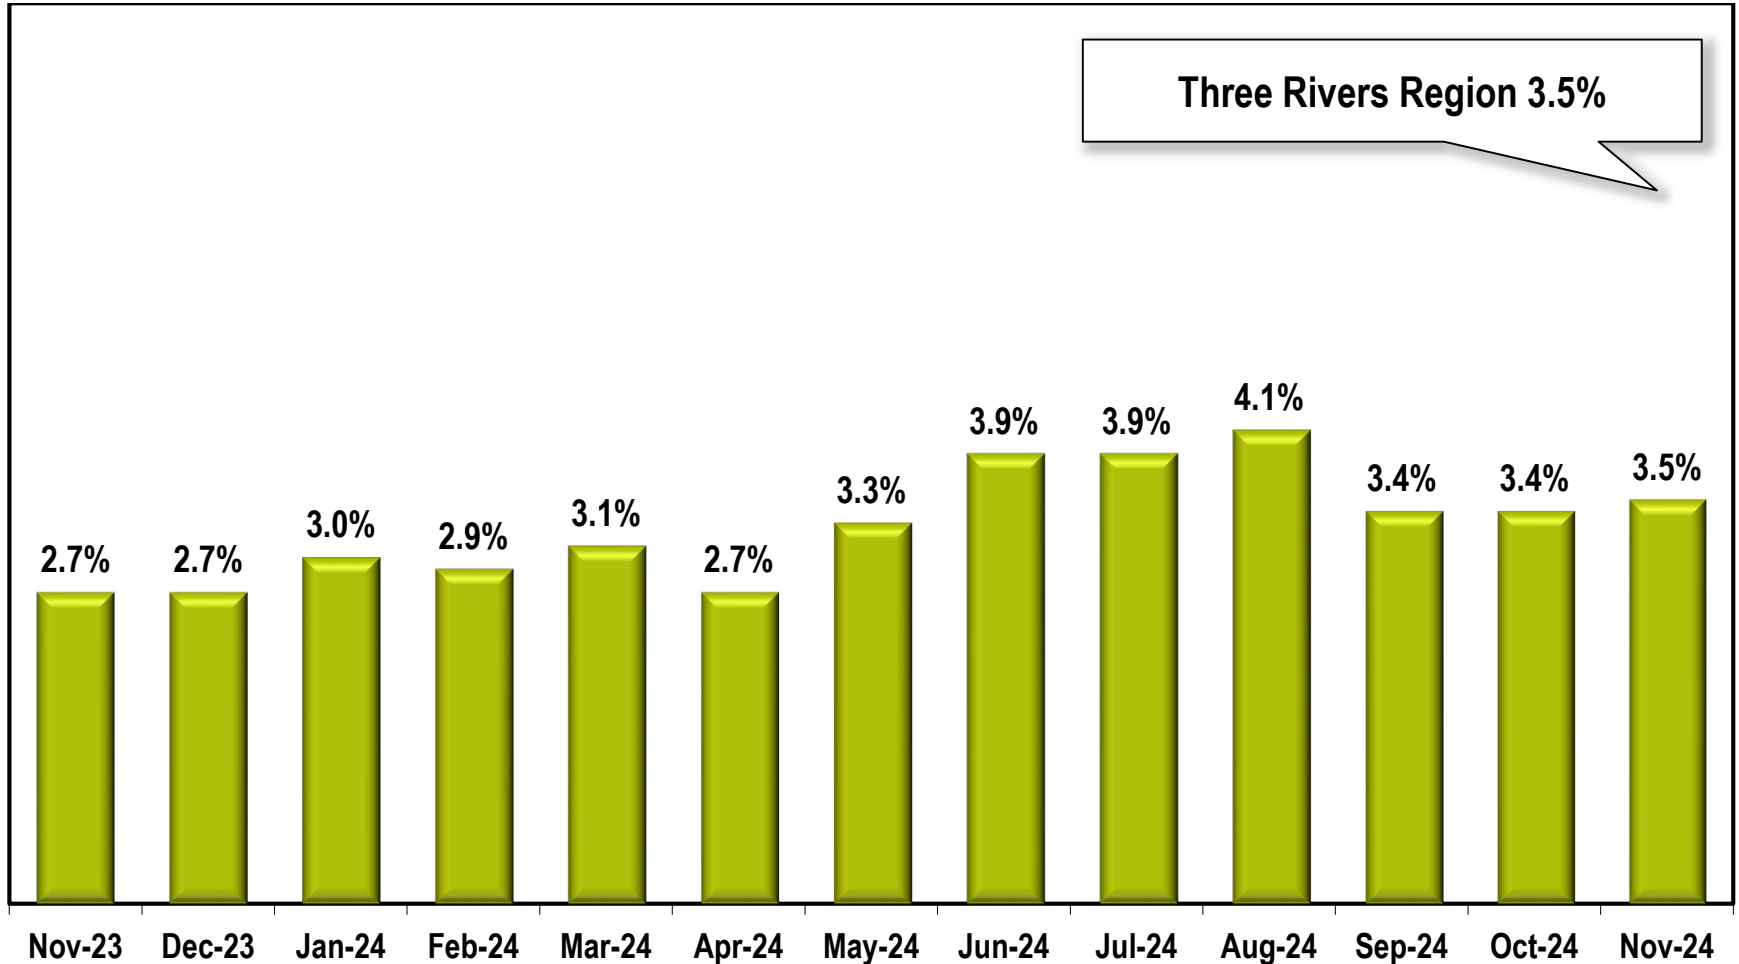

Three Rivers Region Unemployment Rate

(Not Seasonally Adjusted)

Note: Three Rivers Region includes Butts, Carroll, Coweta, Heard, Lamar, Meriwether, Pike, Spalding, Troup, and Upson counties.

Source: Georgia Department of Labor – Bruce Thompson, Commissioner