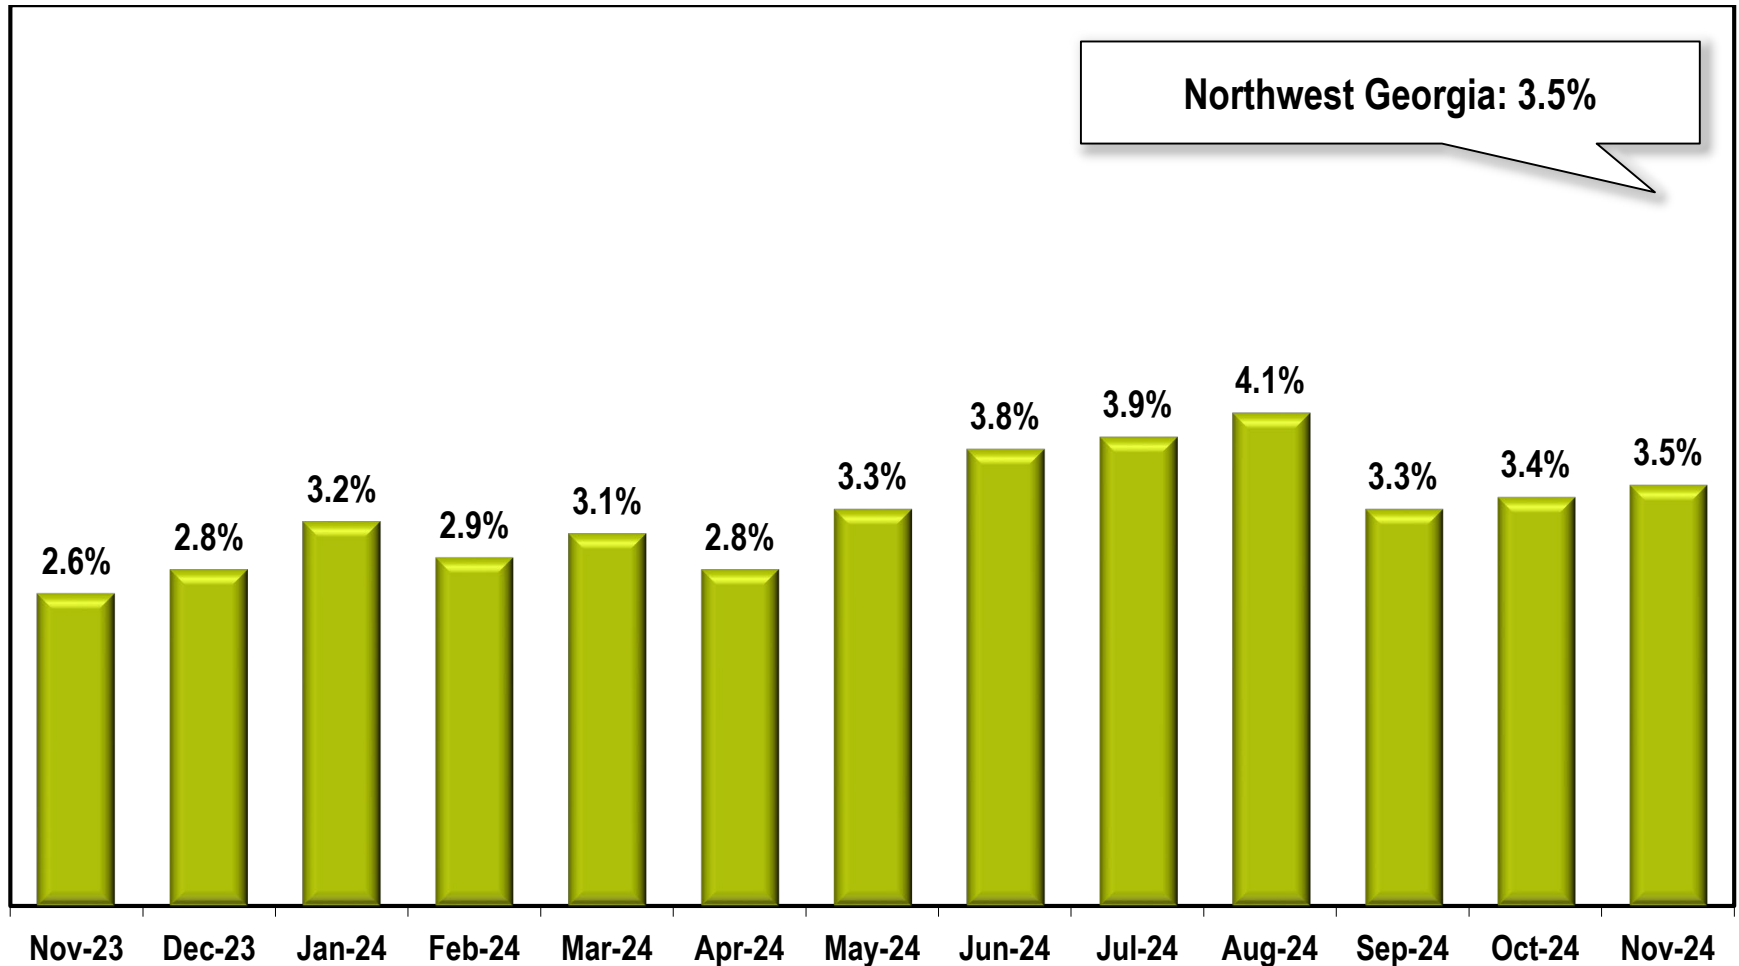

Northwest Georgia Unemployment Rate

(Not Seasonally Adjusted)

Note: Northwest Georgia Region includes Bartow, Catoosa, Chattooga, Dade, Fannin, Floyd, Gilmer, Gordon, Haralson, Murray, Paulding, Pickens, Polk, Walker, and Whitfield counties.