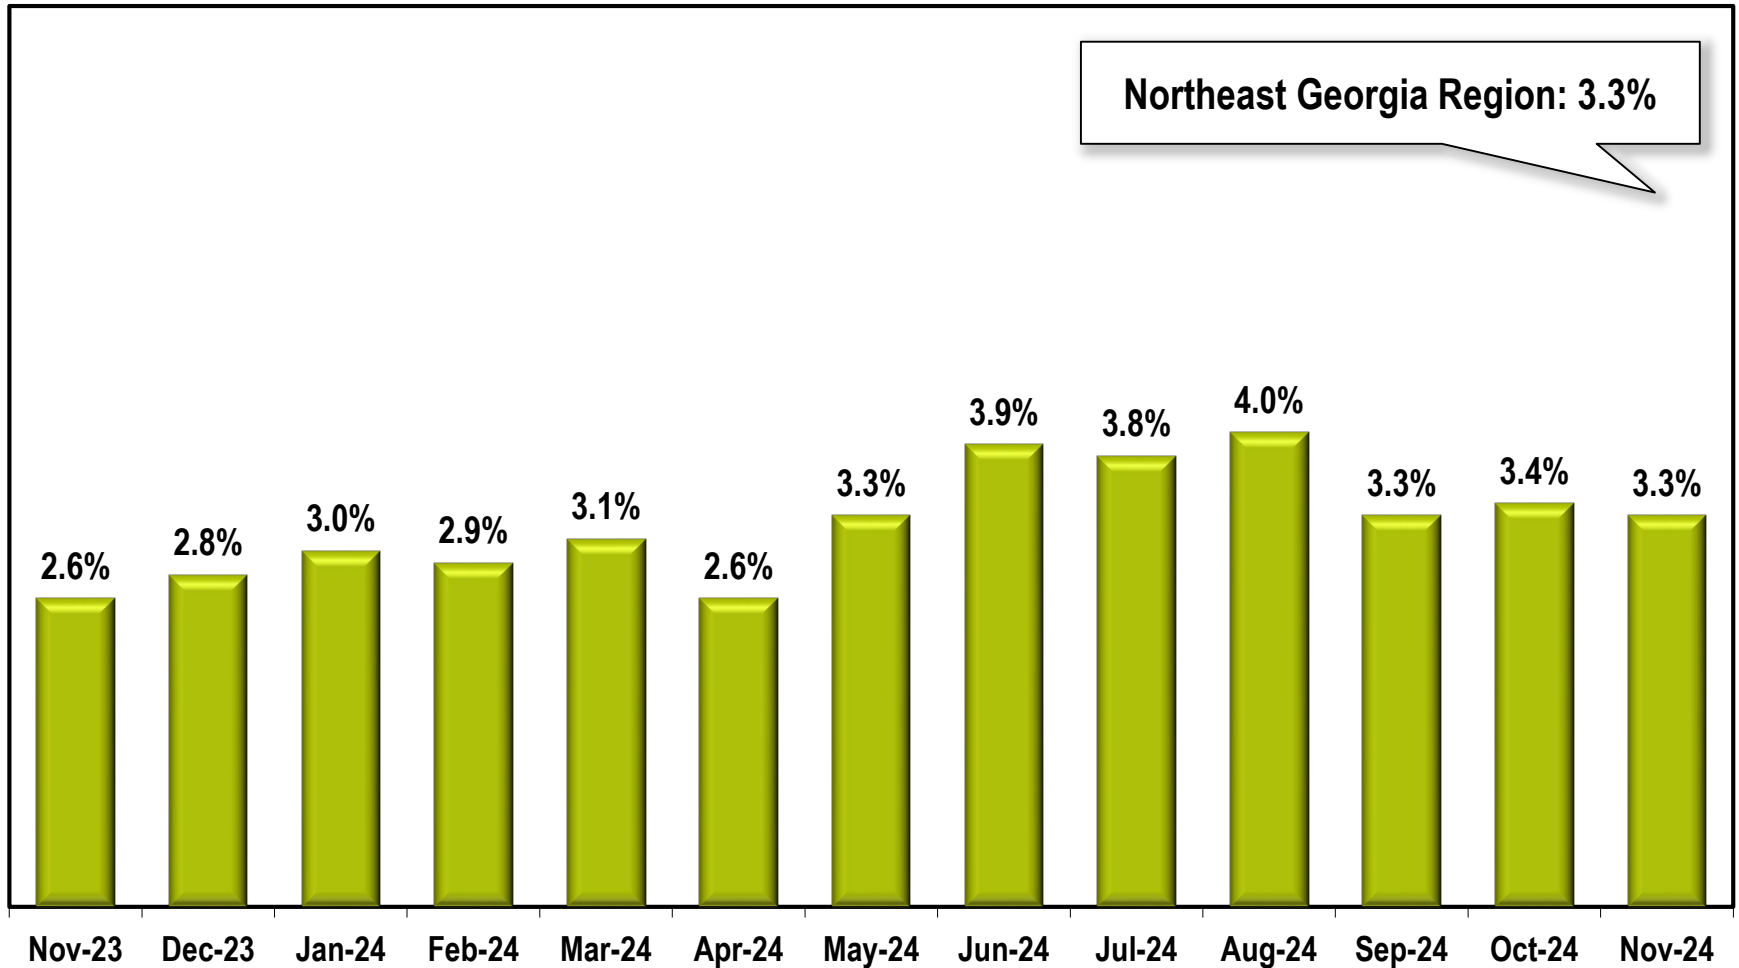

Northeast Georgia Region Unemployment Rate

(Not Seasonally Adjusted)

Note: Northeast Georgia Region includes Barrow, Clarke, Elbert, Greene, Jackson, Jasper, Madison, Morgan, Newton, Oconee, Oglethorpe, and Walton counties.