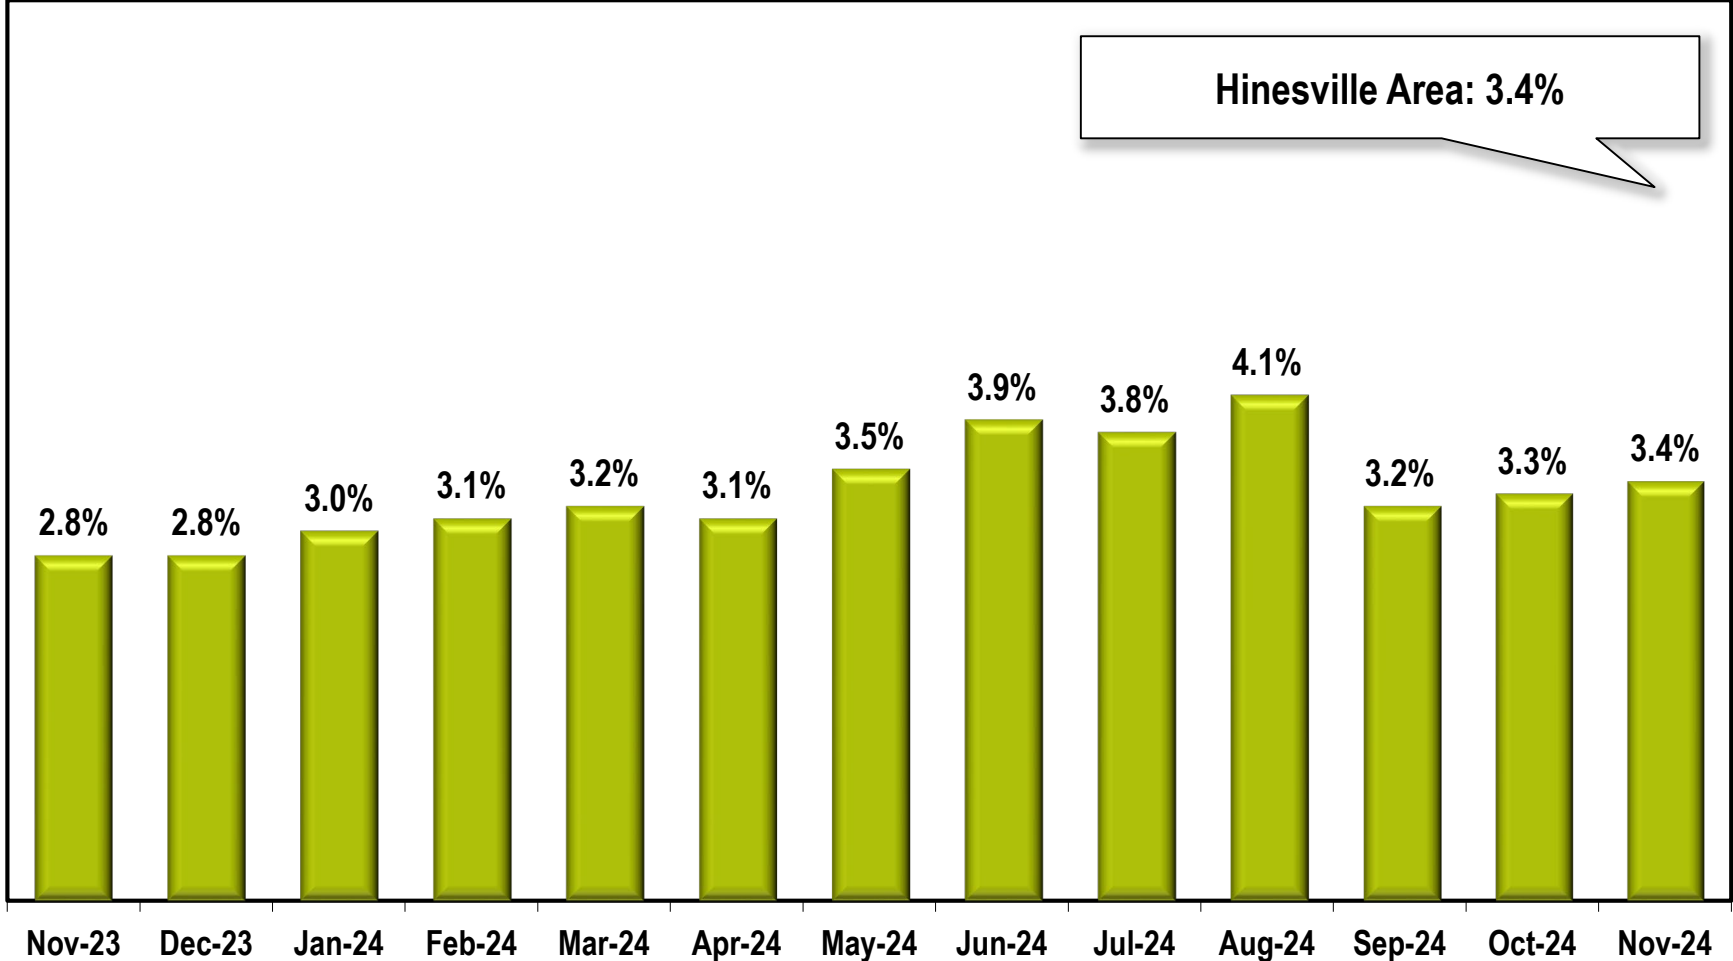

Hinesville Area Unemployment Rate

(Not Seasonally Adjusted)

Note: Hinesville Area includes Liberty and Long counties.

Source: Georgia Department of Labor – Bruce Thompson, Commissioner