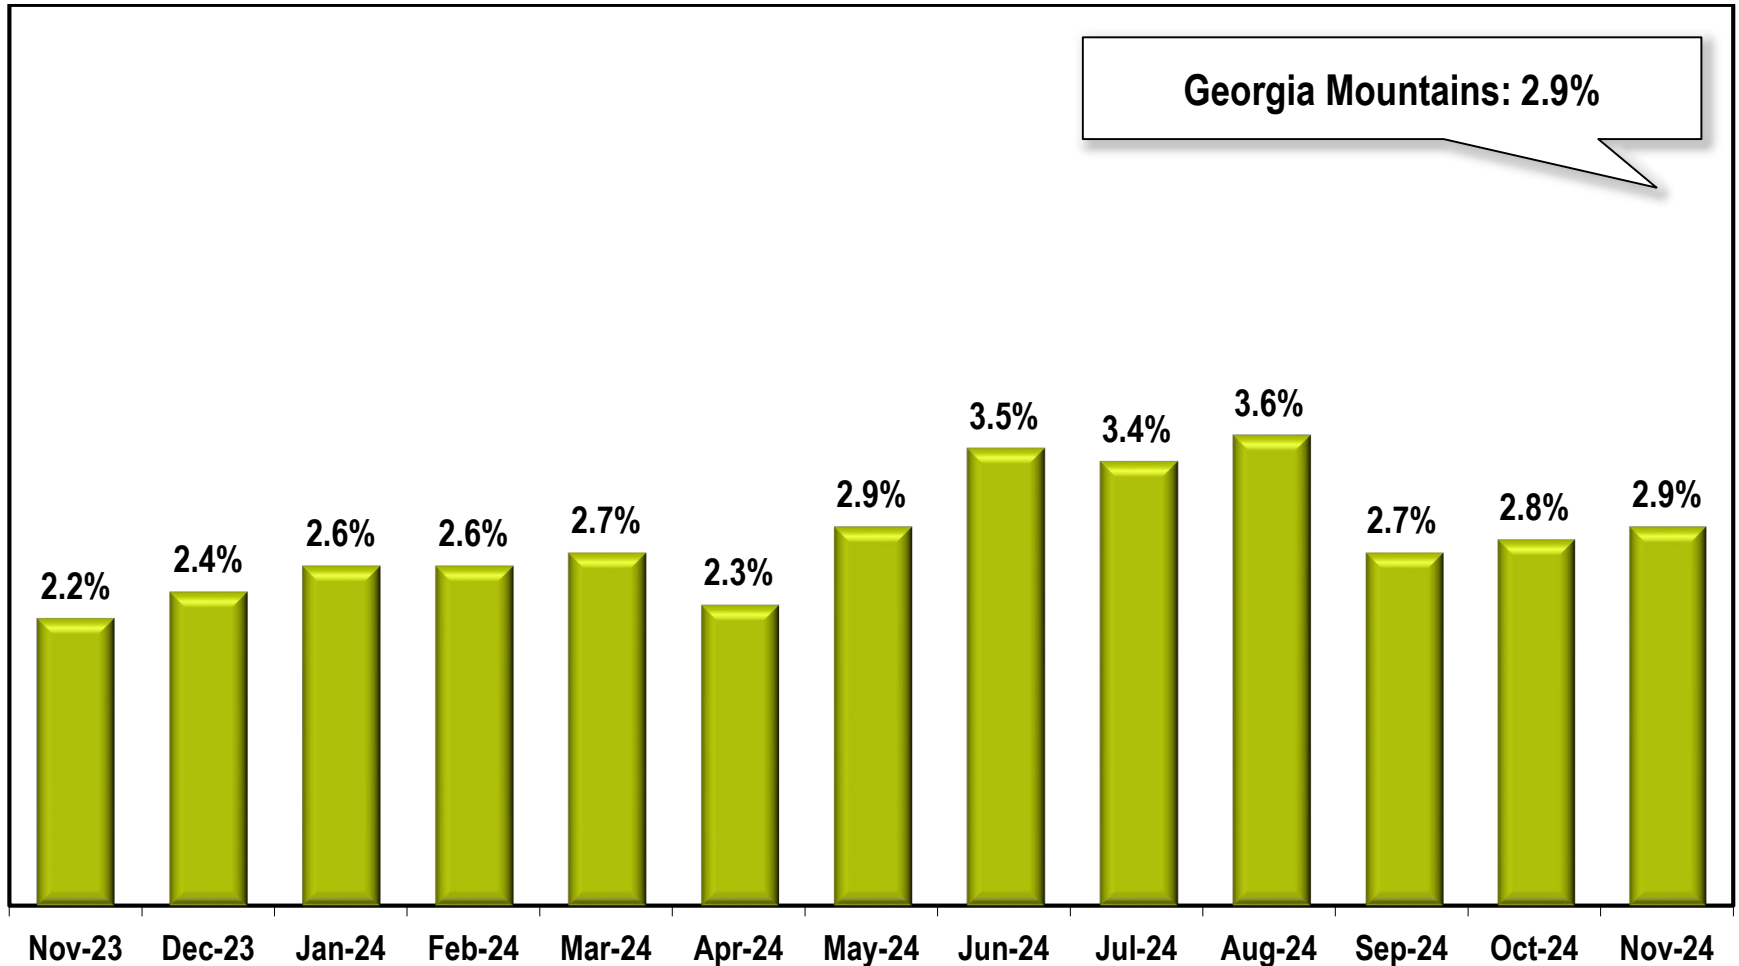

# Georgia Mountains Area Unemployment Rate

(Not Seasonally Adjusted)

Note: Georgia Mountains Region includes Banks, Dawson, Franklin, Habersham, Hall, Hart, Lumpkin, Rabun, Stephens, Towns, Union, and White counties.