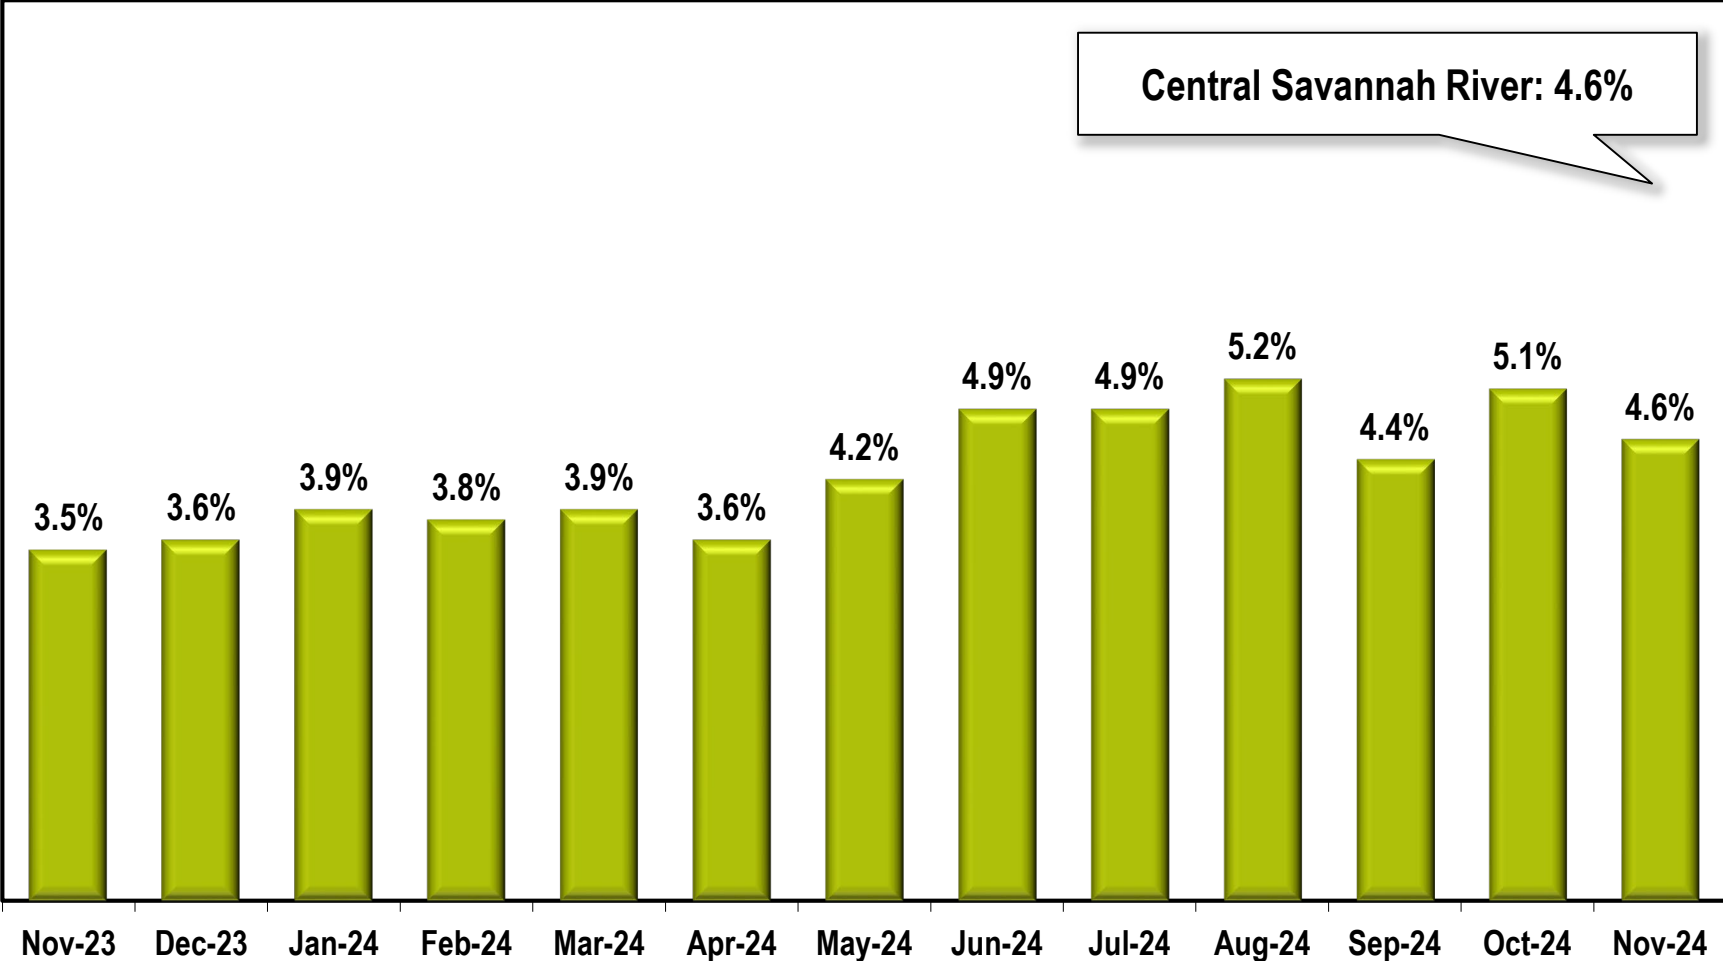

Central Savannah River Area Unemployment Rate

(Not Seasonally Adjusted)

Note: Central Savannah River Region includes Burke, Columbia, Glascock, Hancock, Jefferson, Jenkins, McDuffie, Richmond, Taliaferro, Warren, Washington, and Wilkes counties.