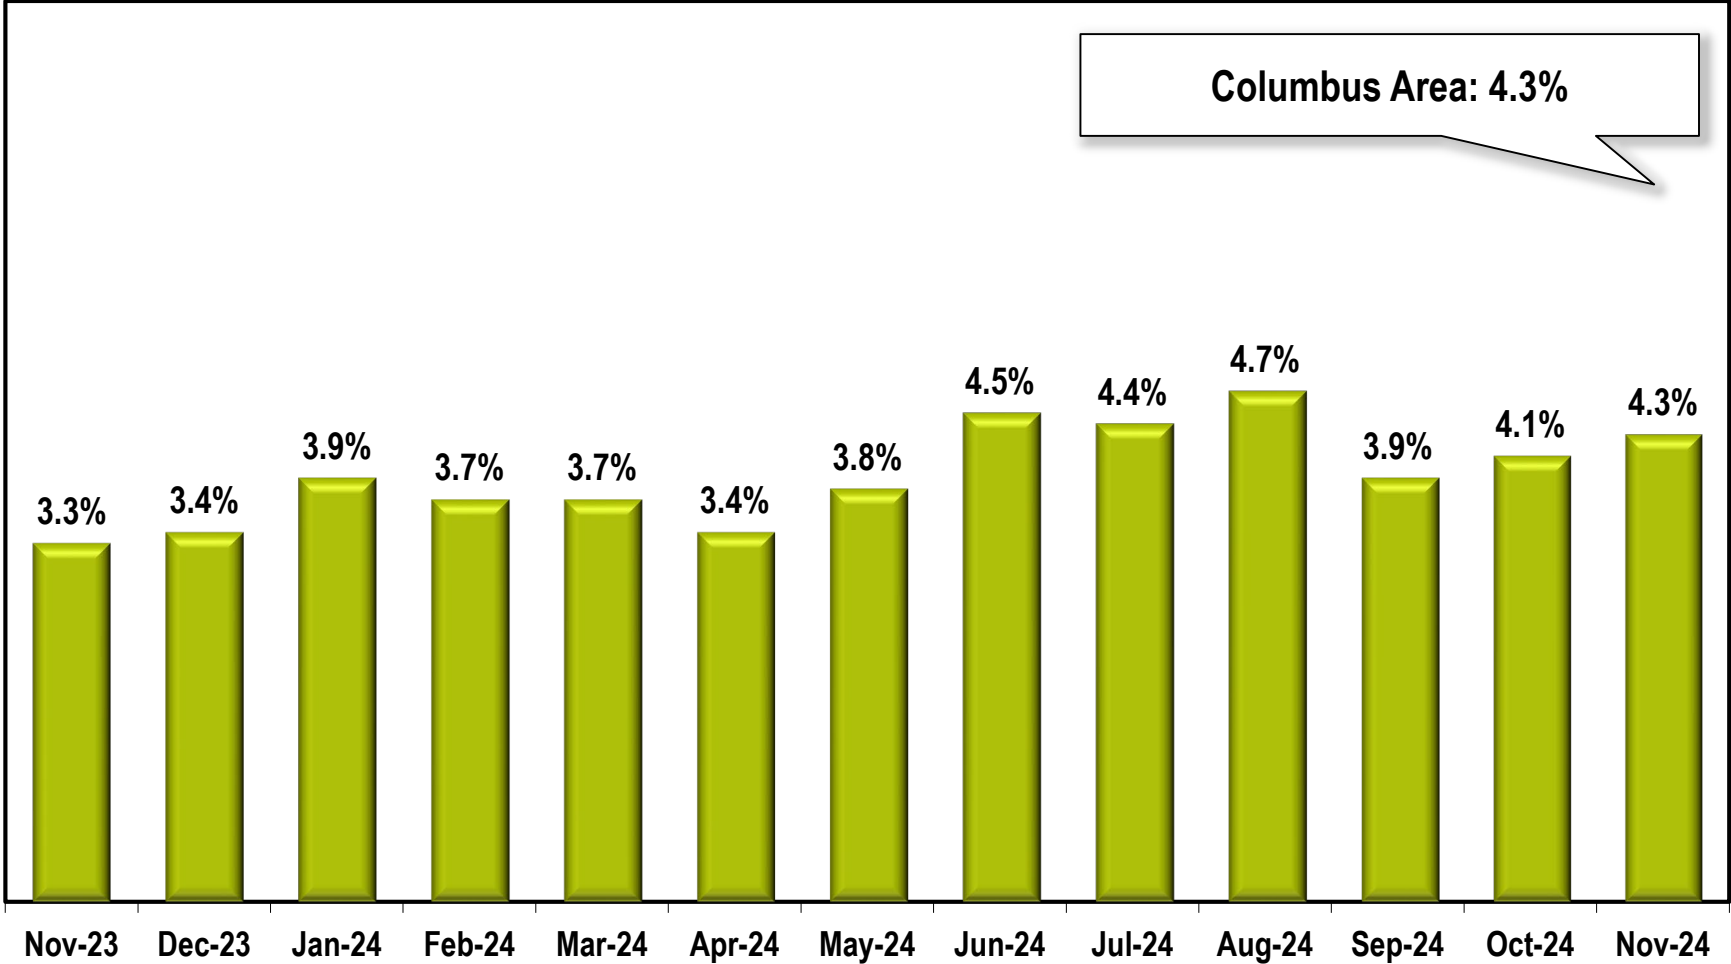

Columbus Area Unemployment Rate

(Not Seasonally Adjusted)

Note: Columbus Area includes Chattahoochee, Harris, Marion, Muscogee, and Russell (Alabama) counties.

Source: Georgia Department of Labor – Bruce Thompson, Commissioner