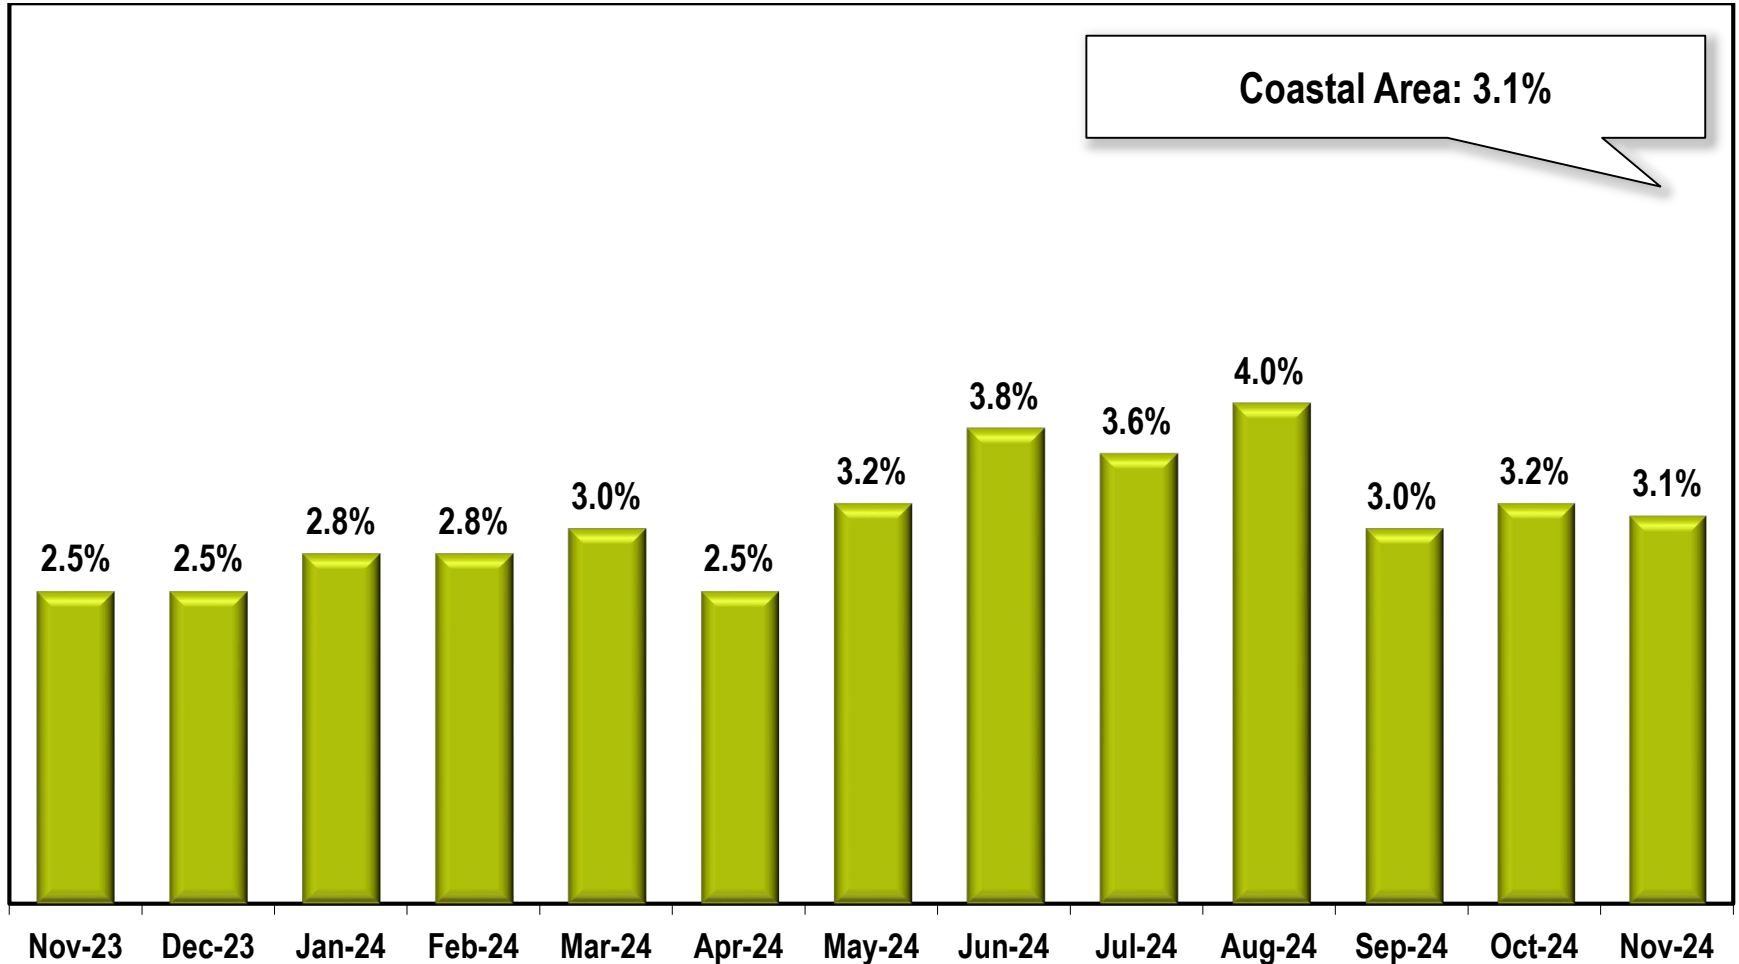

Coastal Area Unemployment Rate

(Not Seasonally Adjusted)

Note: Coastal Region includes Bryan, Bulloch, Camden, Chatham, Effingham, Glynn, Liberty, Long, McIntosh, and Screven counties.

Source: Georgia Department of Labor – Bruce Thompson, Commissioner