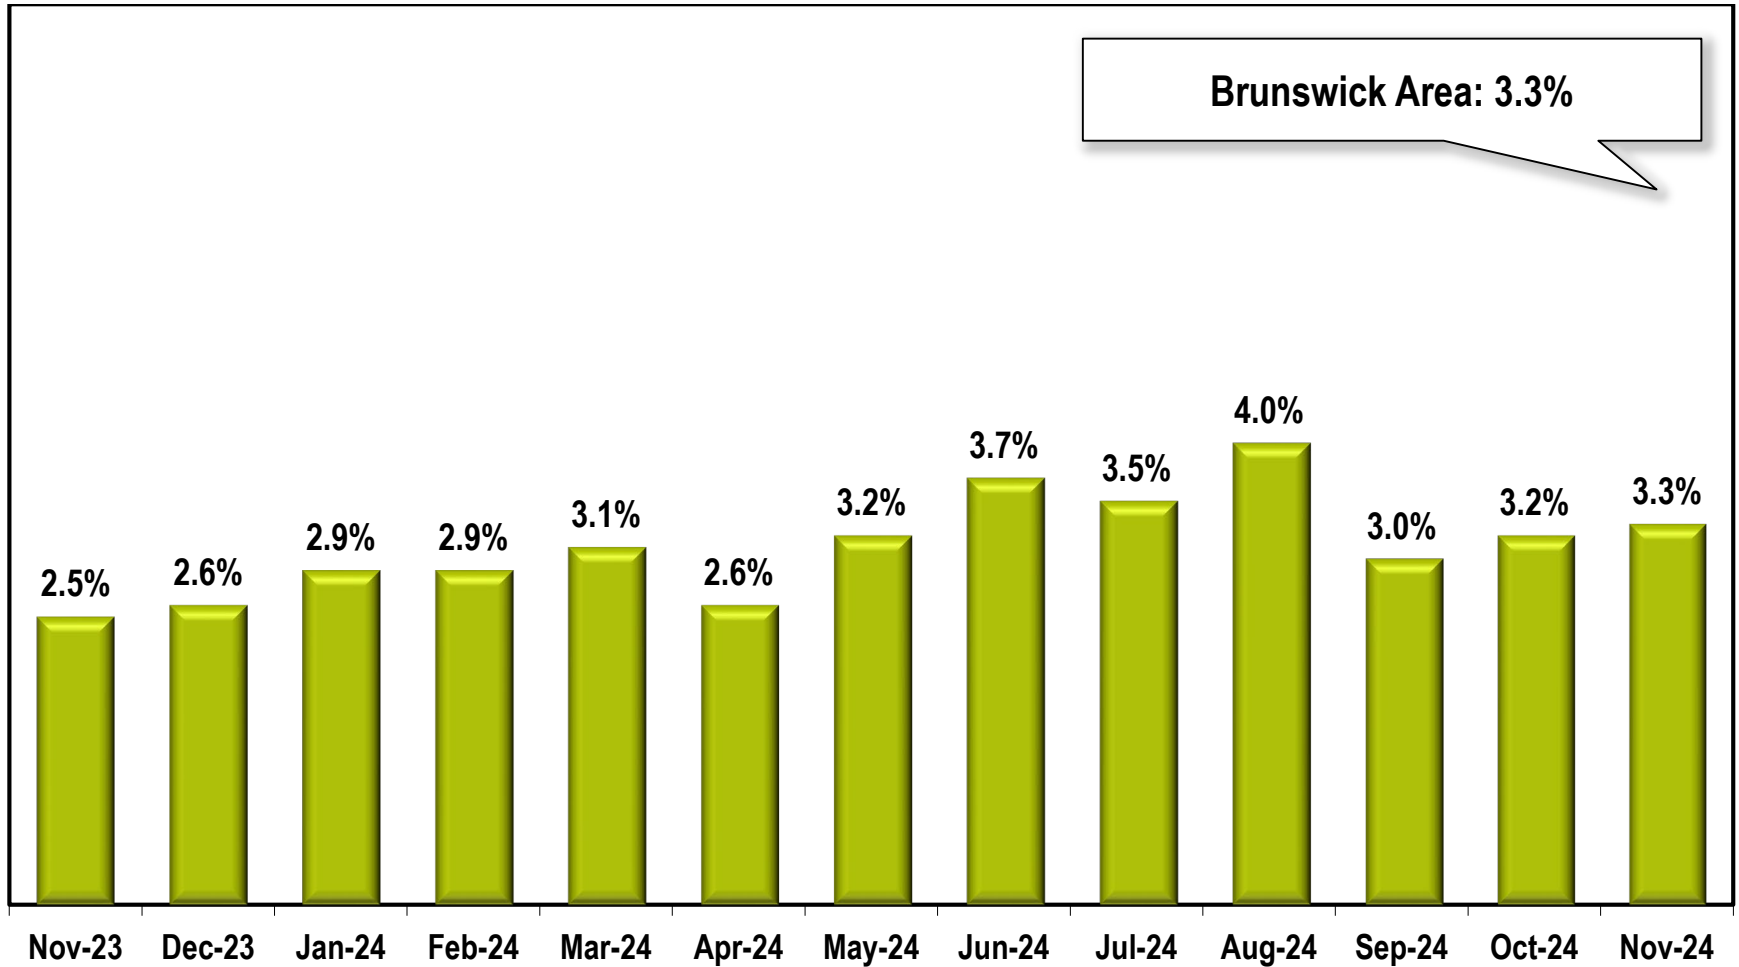

# Brunswick Area Unemployment Rate

(Not Seasonally Adjusted)

Note: Brunswick Area includes Brantley, Glynn, and McIntosh counties.

Source: Georgia Department of Labor – Bruce Thompson, Commissioner