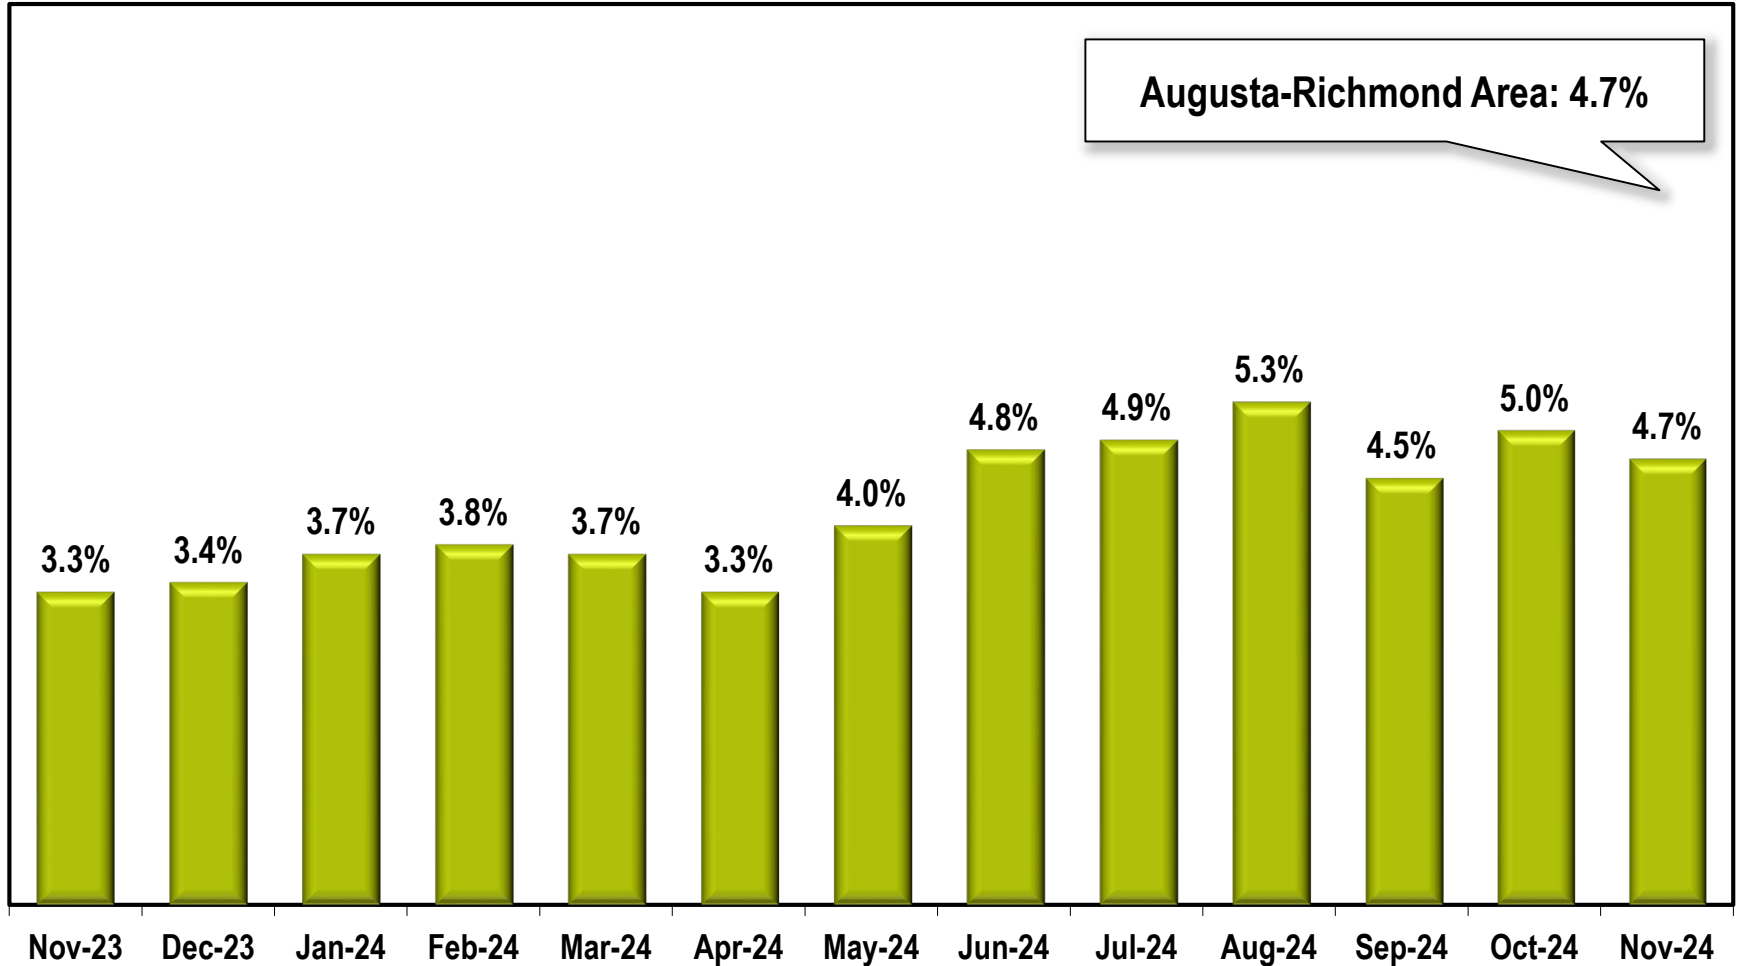

# Augusta-Richmond Area Unemployment Rate

(Not Seasonally Adjusted)

Note: Augusta-Richmond County Area includes Burke, Columbia, Lincoln, McDuffie, Richmond and Aiken, and Edgefield (South Carolina) counties.