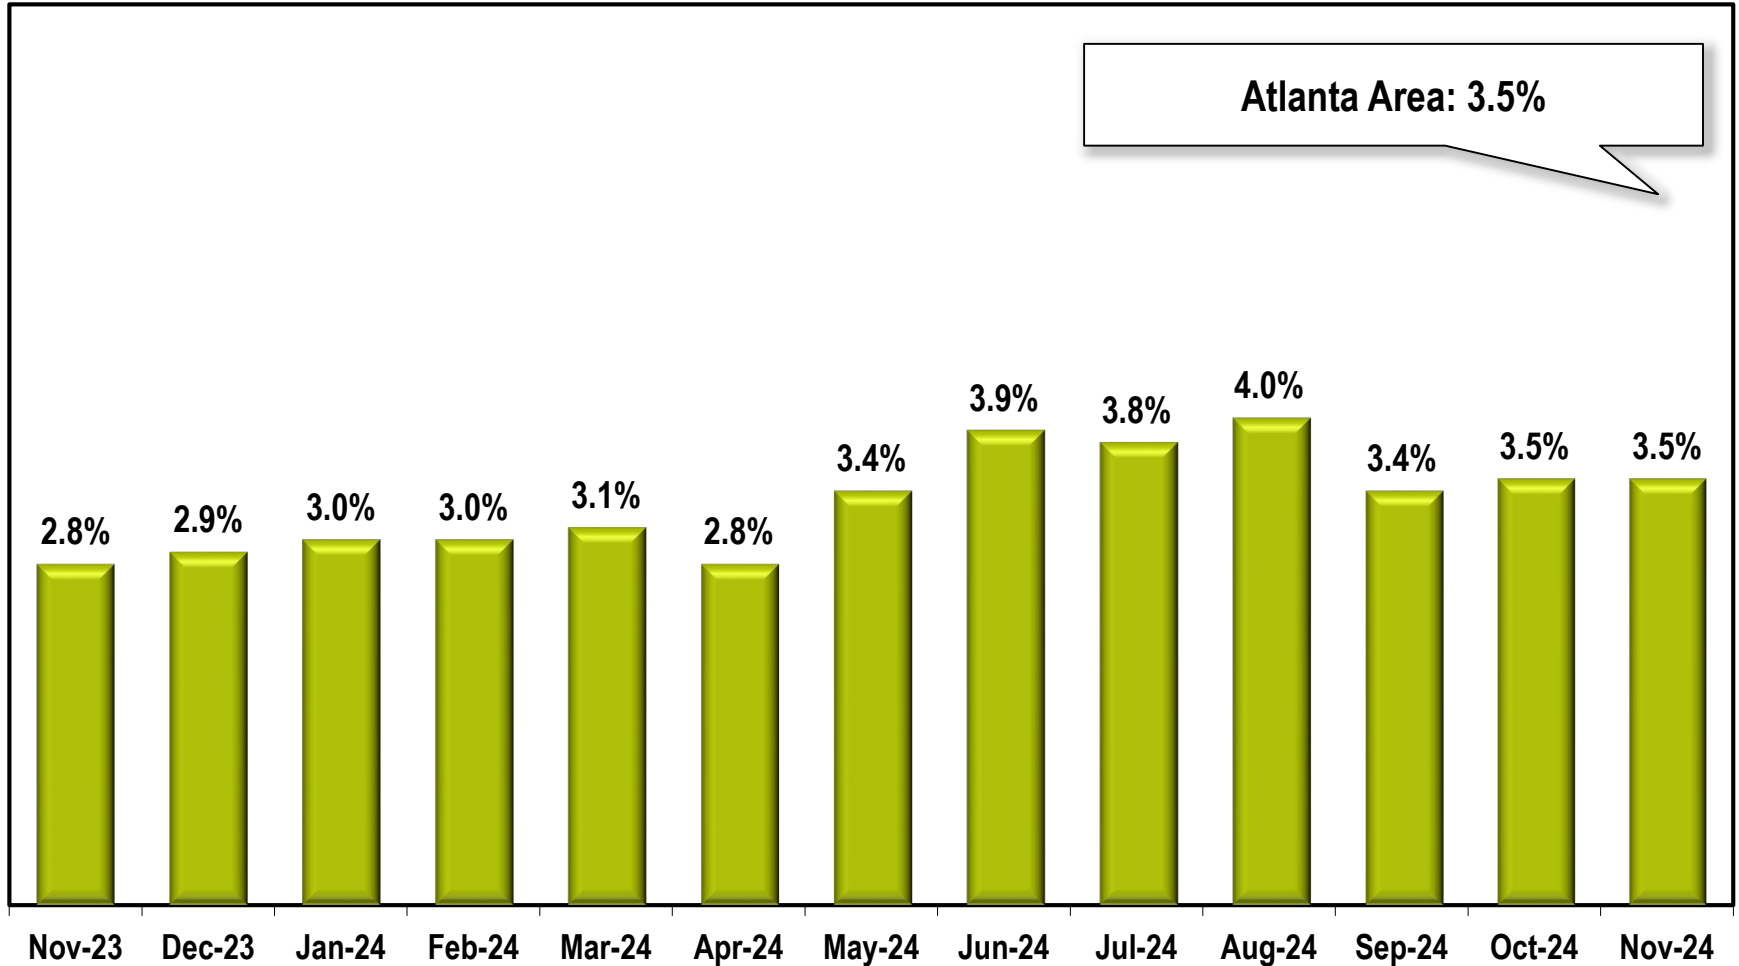

Atlanta Area Unemployment Rate

(Not Seasonally Adjusted)

Note: Atlanta Area includes Barrow, Bartow, Butts, Carroll, Cherokee, Clayton, Cobb, Coweta, Dawson, DeKalb, Douglas, Fayette, Forsyth, Fulton, Gwinnett, Haralson, Heard, Henry, Jasper, Lamar, Meriwether, Morgan, Newton, Paulding, Pickens, Pike, Rockdale, Spalding, and Walton counties.