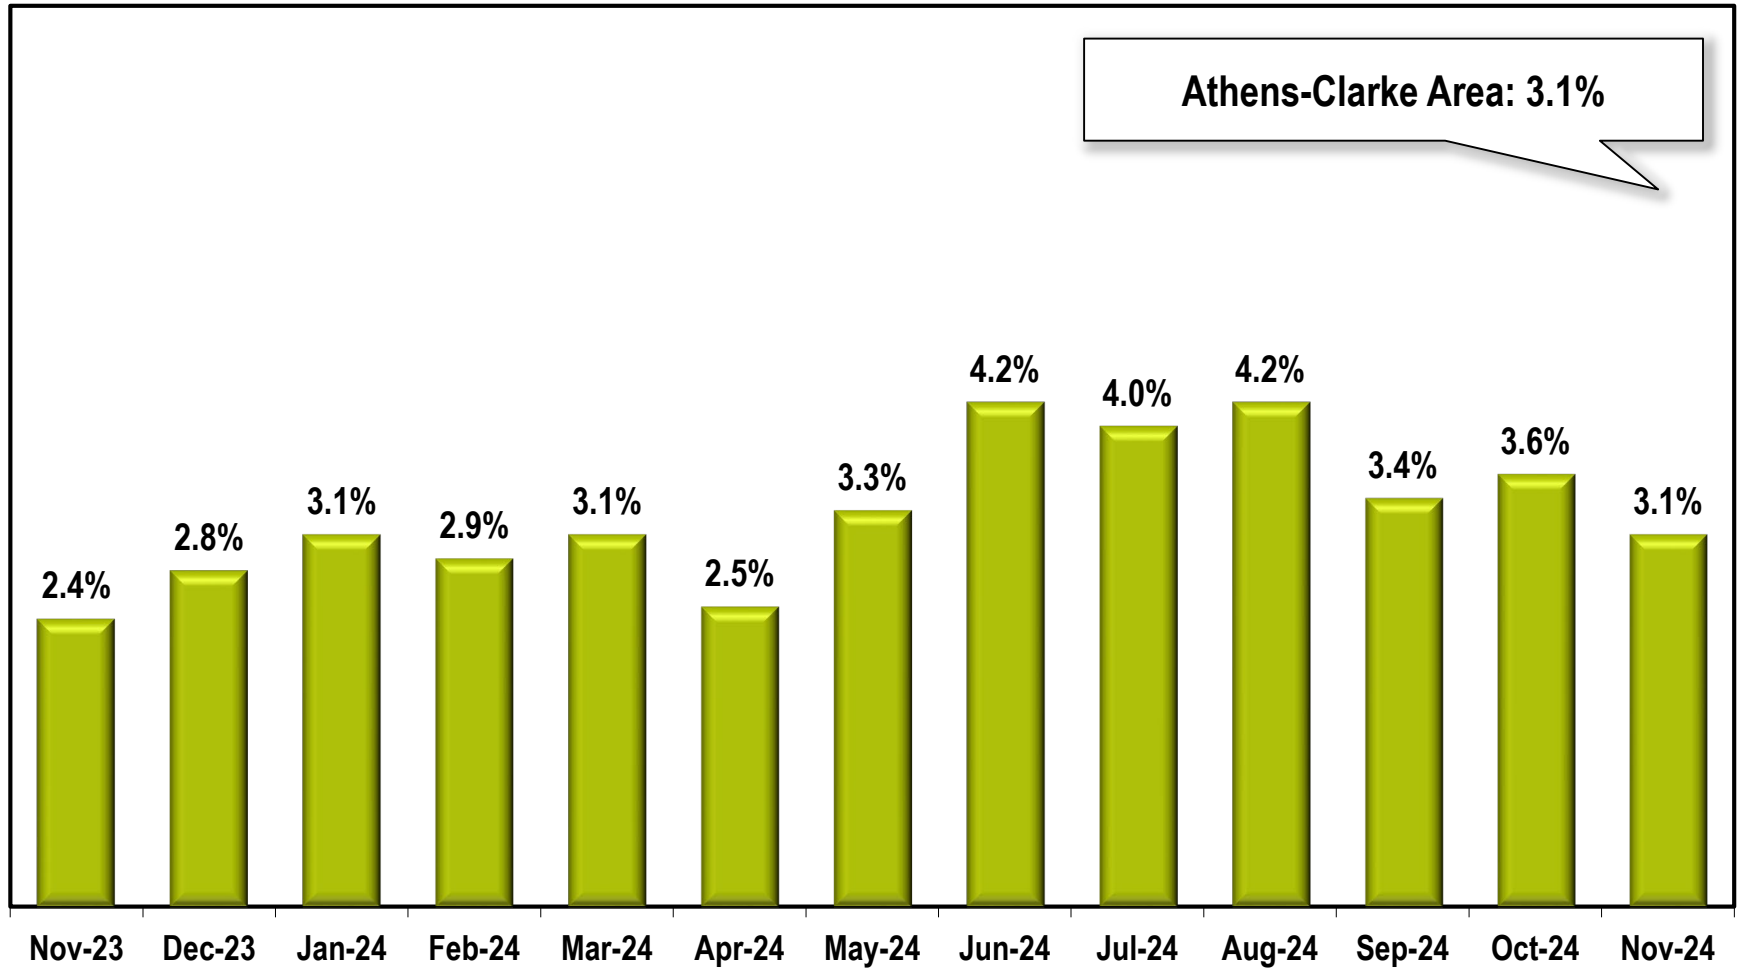

Athens-Clarke Area Unemployment Rate

(Not Seasonally Adjusted)

Note: Athens-Clarke County Area includes Clarke, Madison, Oconee, and Oglethorpe counties.

Source: Georgia Department of Labor – Bruce Thompson, Commissioner