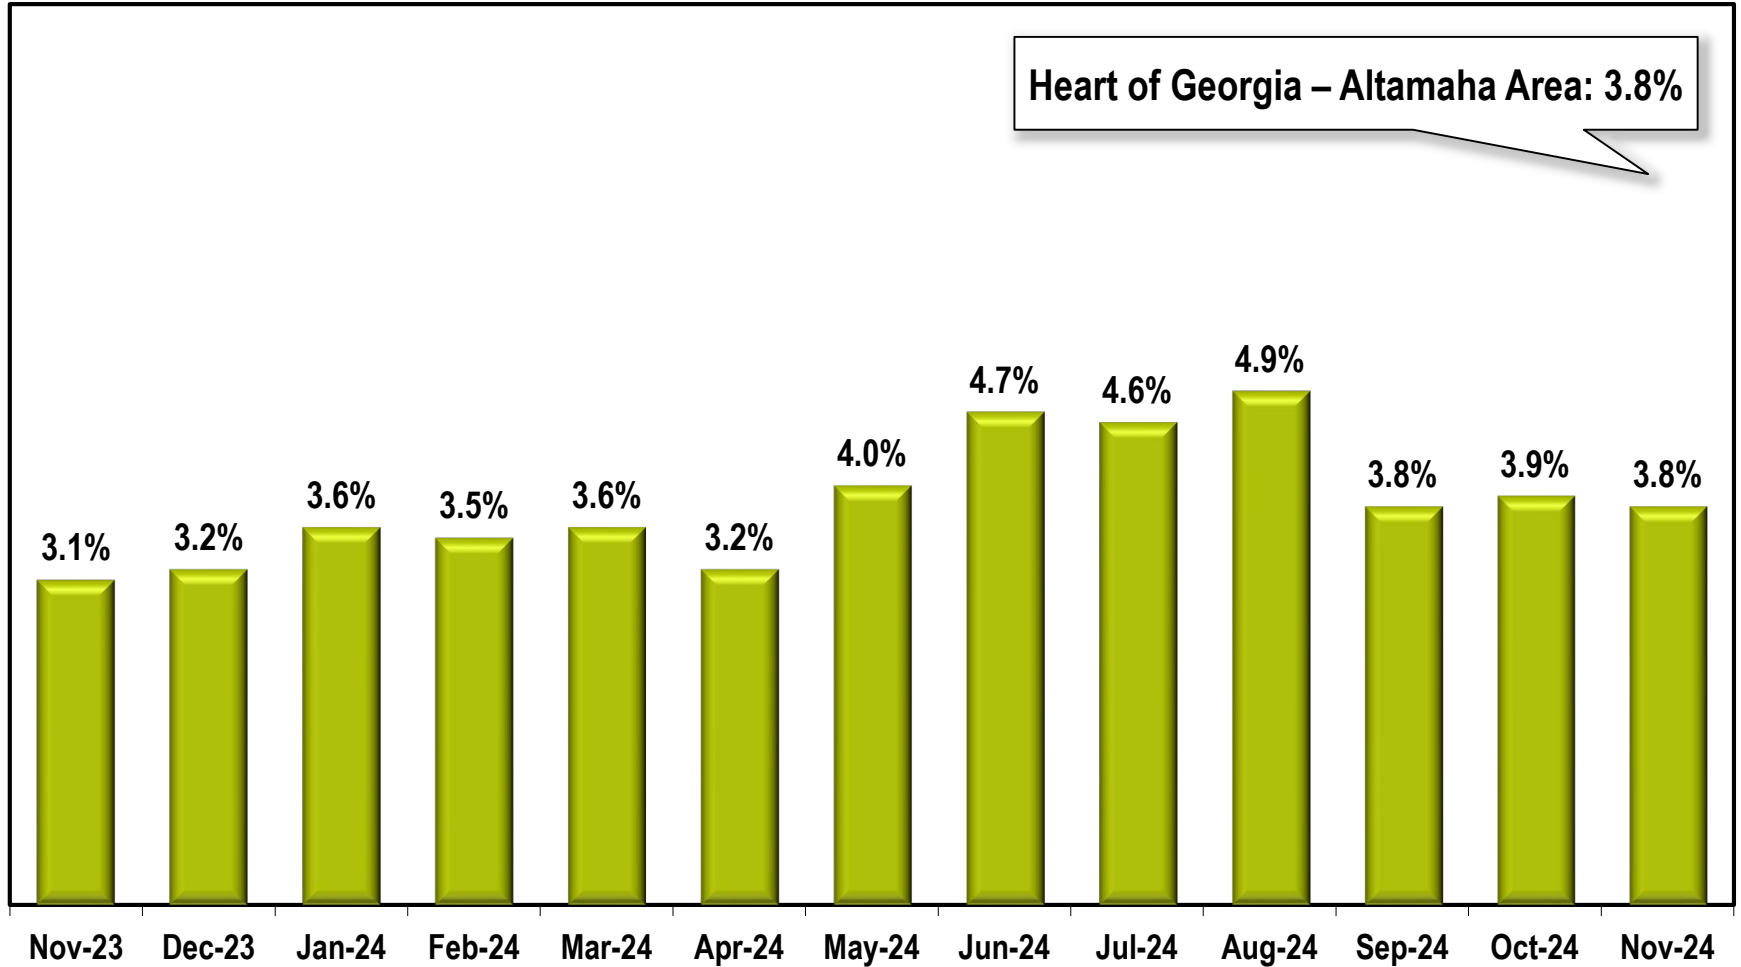

Heart of Georgia-Altamaha Area Unemployment Rate

(Not Seasonally Adjusted)

Note: Heart of Georgia - Altamaha Region includes Appling, Bleckley, Candler, Dodge, Emanuel, Evans, Jeff Davis, Johnson, Laurens, Montgomery, Tattnall, Telfair, Toombs, Treutlen, Wayne, Wheeler, and Wilcox counties.