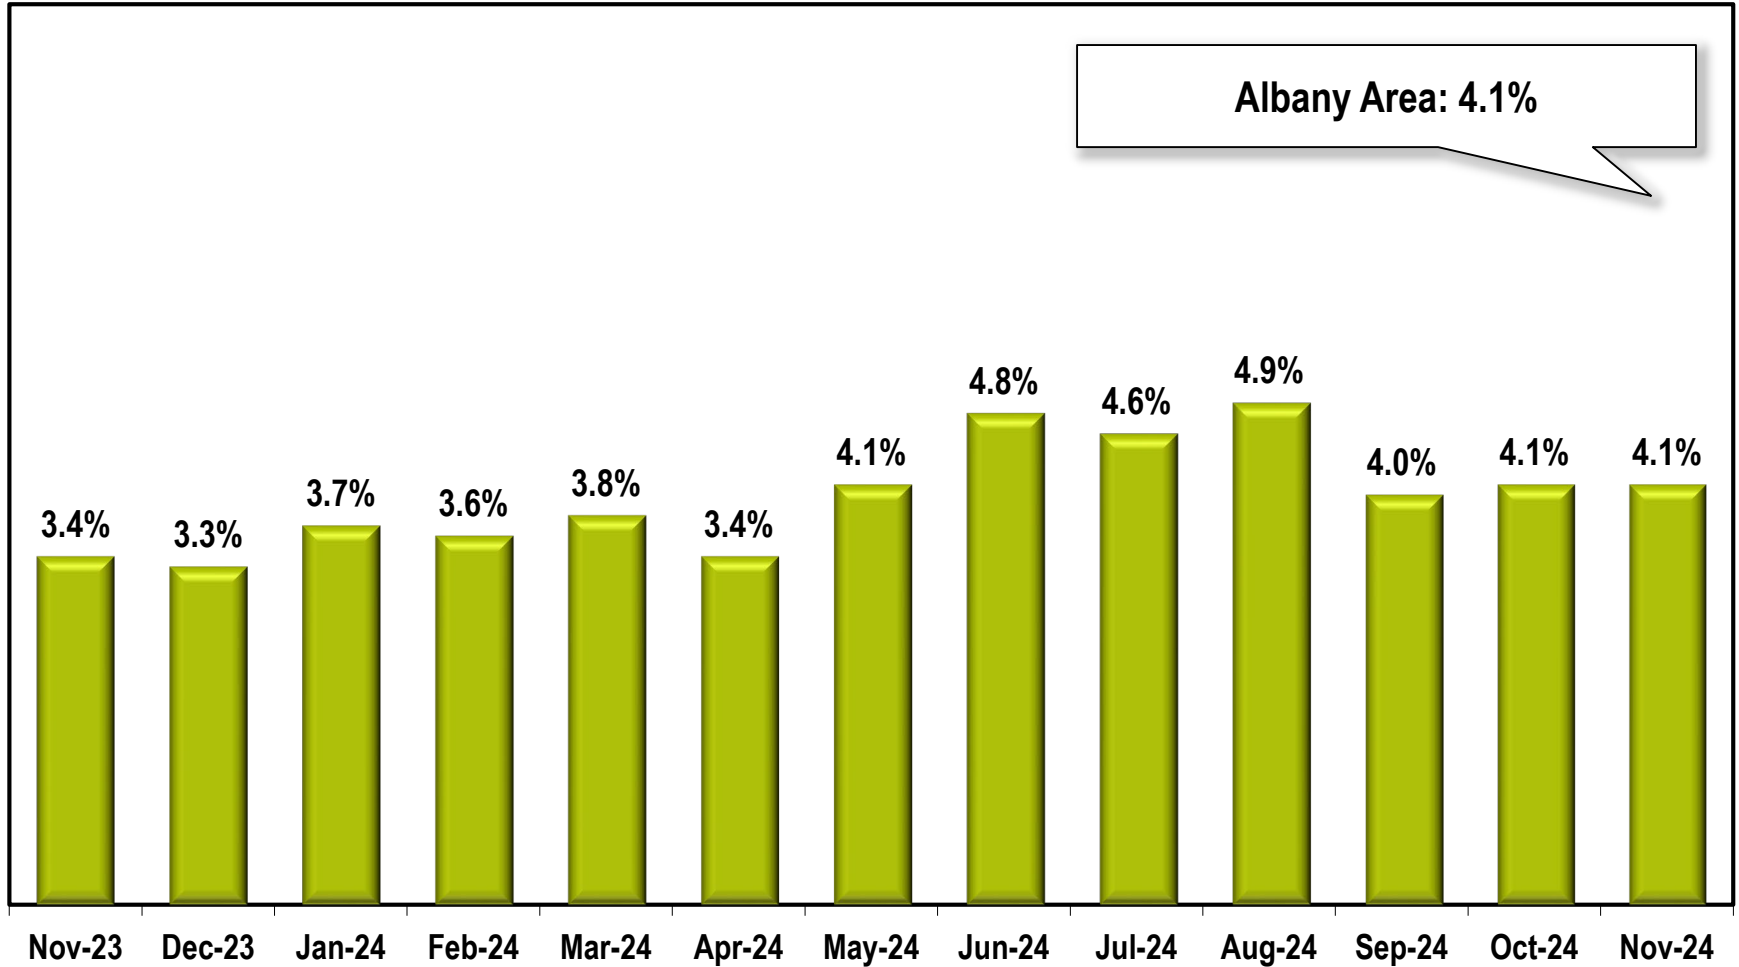

Albany Area Unemployment Rate

(Not Seasonally Adjusted)

Note: Albany Area includes Baker, Dougherty, Lee, Terrell, and Worth counties.

Source: Georgia Department of Labor – Bruce Thompson, Commissioner