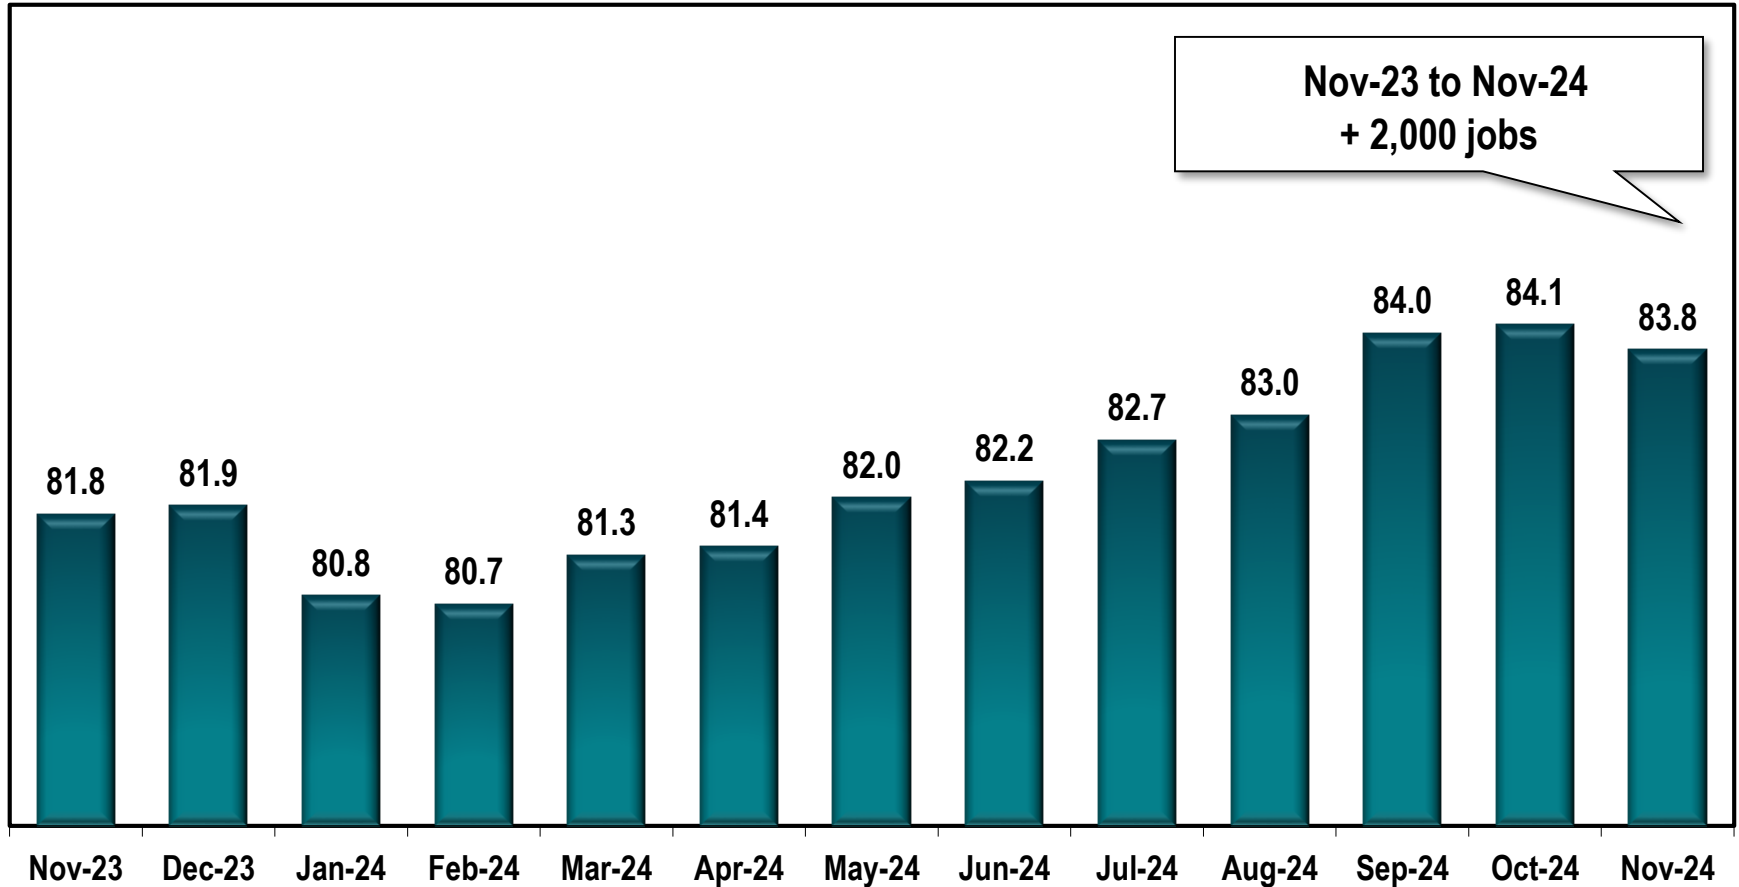

Warner Robins MSA Employment (In Thousands)

Note: Warner Robins MSA includes Houston, Peach, and Pulaski counties.

Source: Georgia Department of Labor – Bruce Thompson, Commissioner