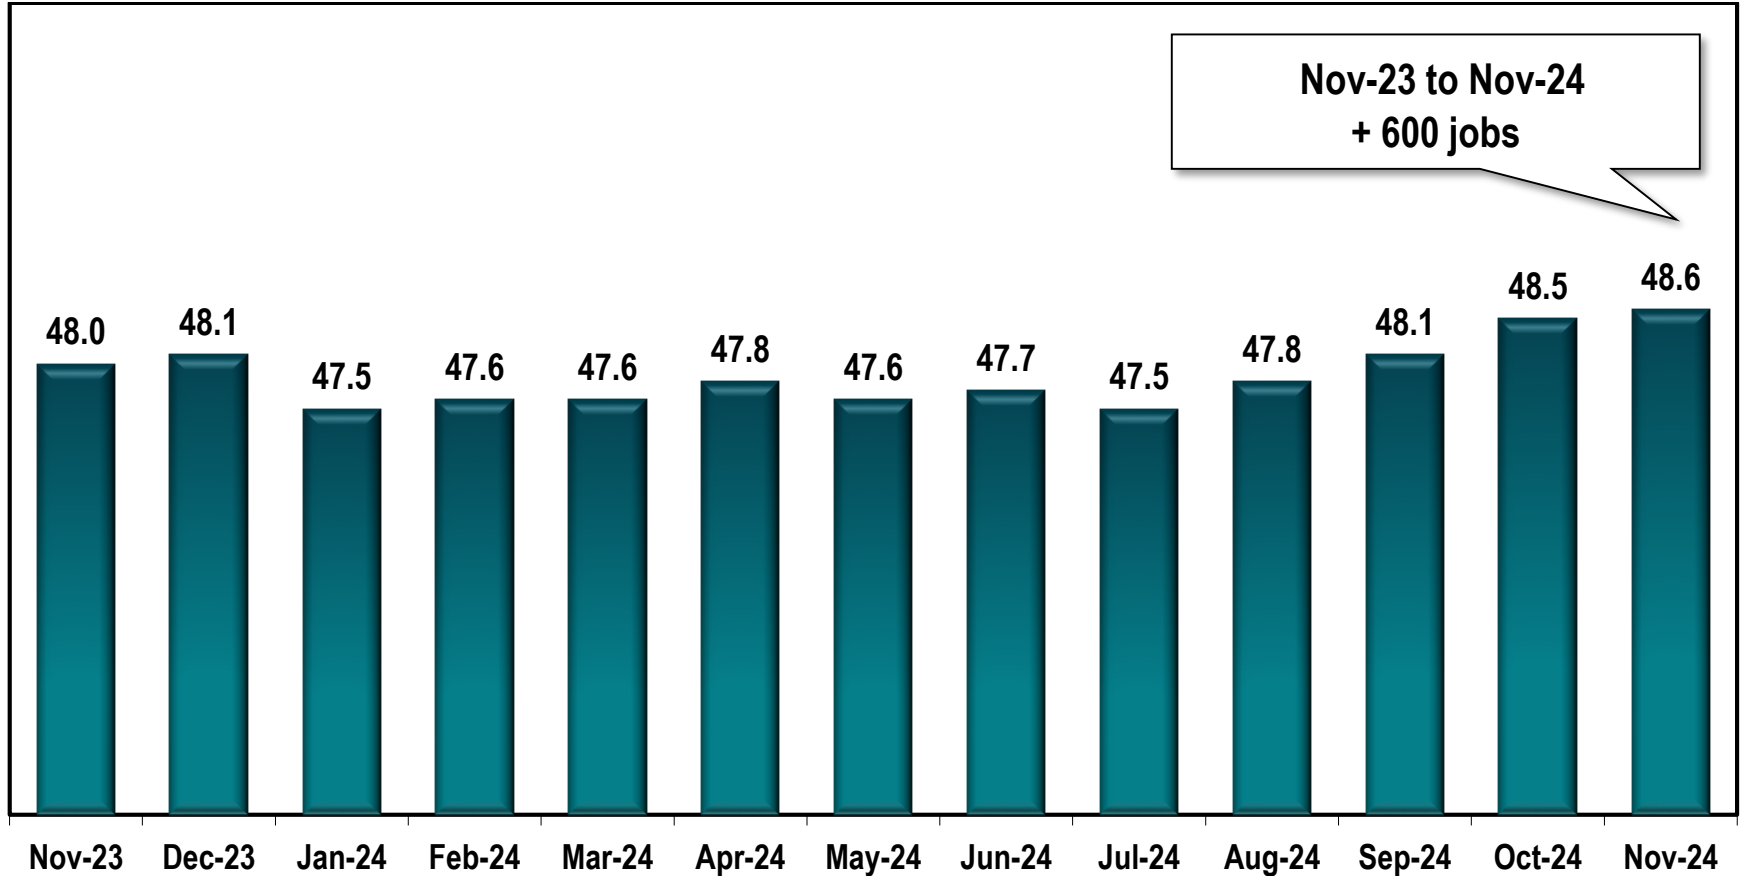

# Rome MSA Employment

(In Thousands)

Note: Rome MSA comprises Floyd county.

Source: Georgia Department of Labor - Bruce Thompson, Commissioner