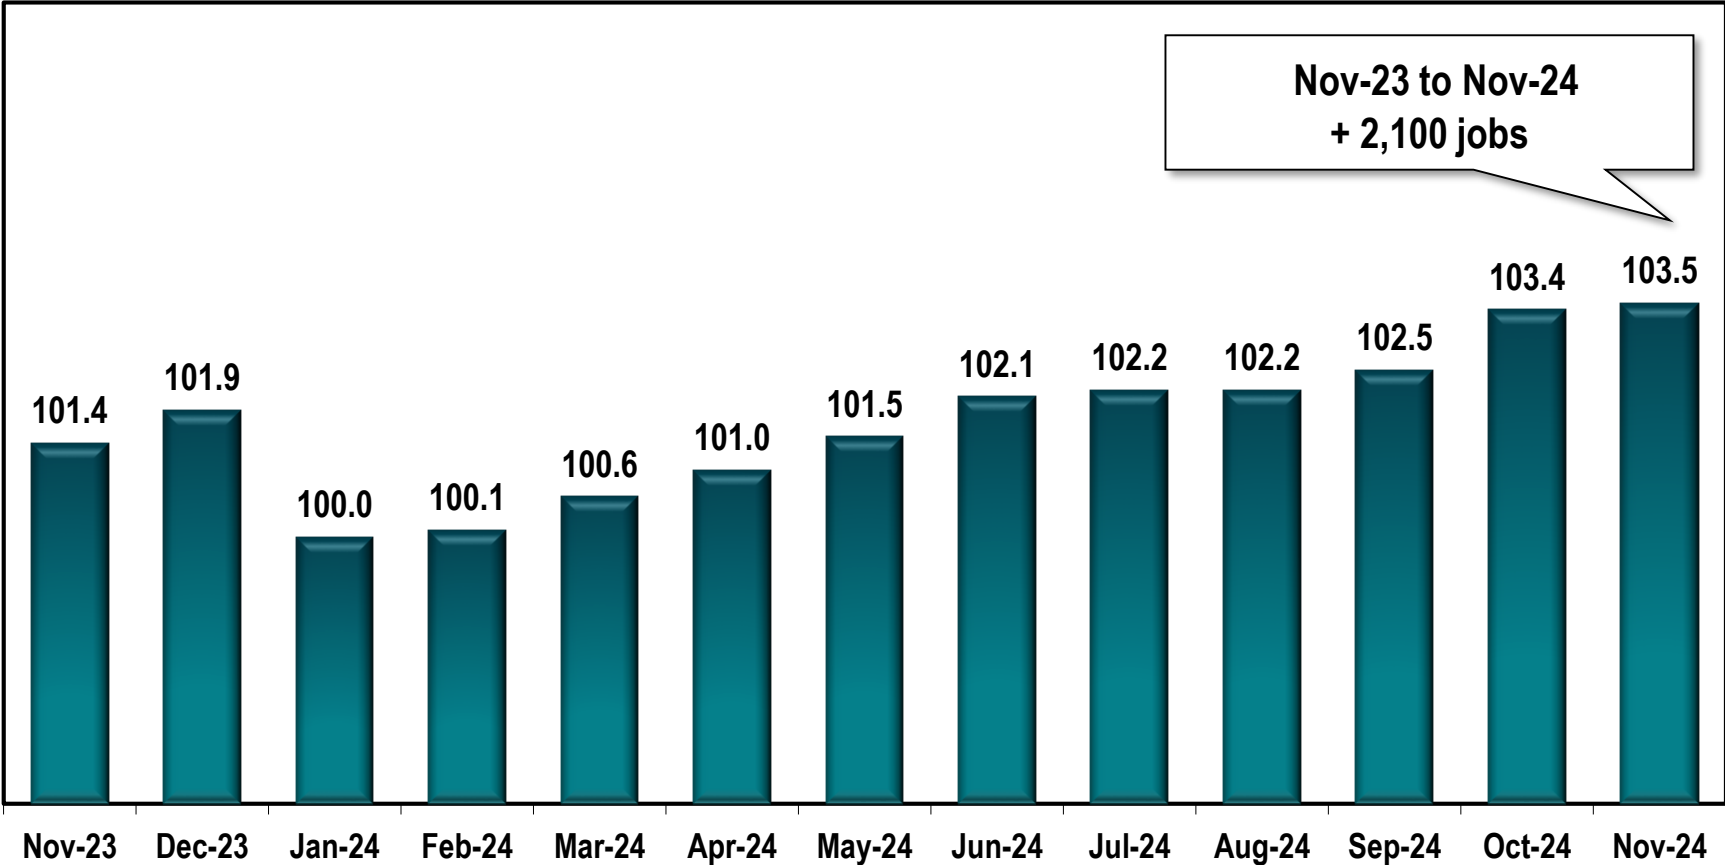

# Macon-Bibb MSA Employment

(In Thousands)

Note: Macon MSA includes Bibb, Crawford, Jones, Monroe and Twiggs counties.

Source: Georgia Department of Labor - Bruce Thompson, Commissioner