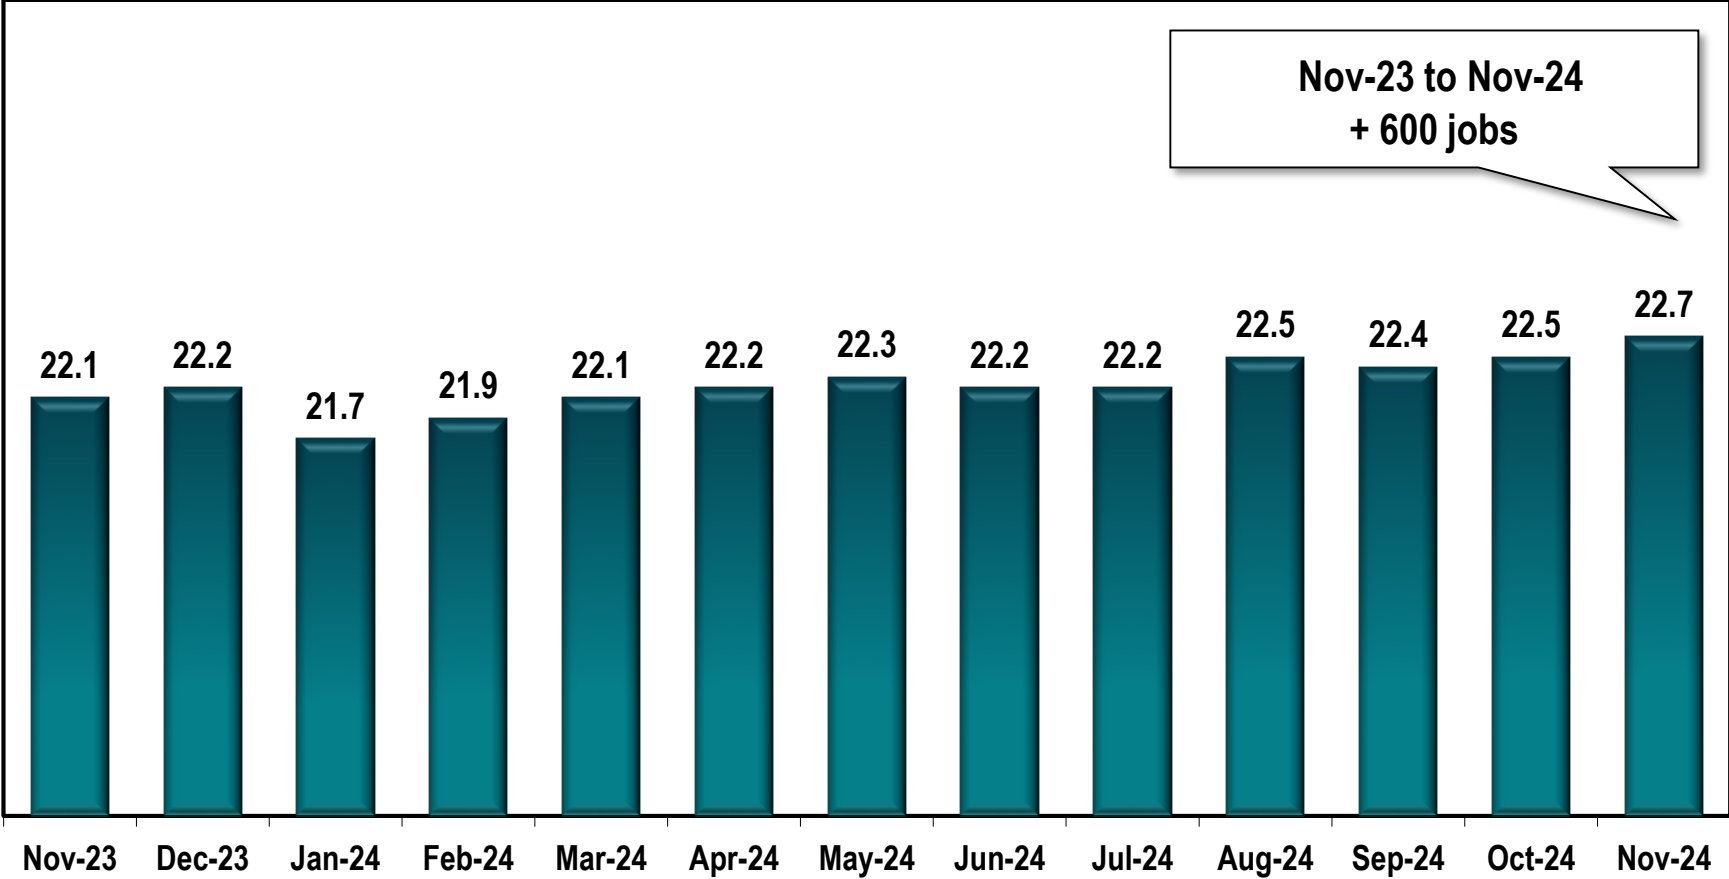

Hinesville MSA Employment

(In Thousands)

Note: Hinesville MSA includes Liberty and Long counties.

Source: Georgia Department of Labor - Bruce Thompson, Commissioner