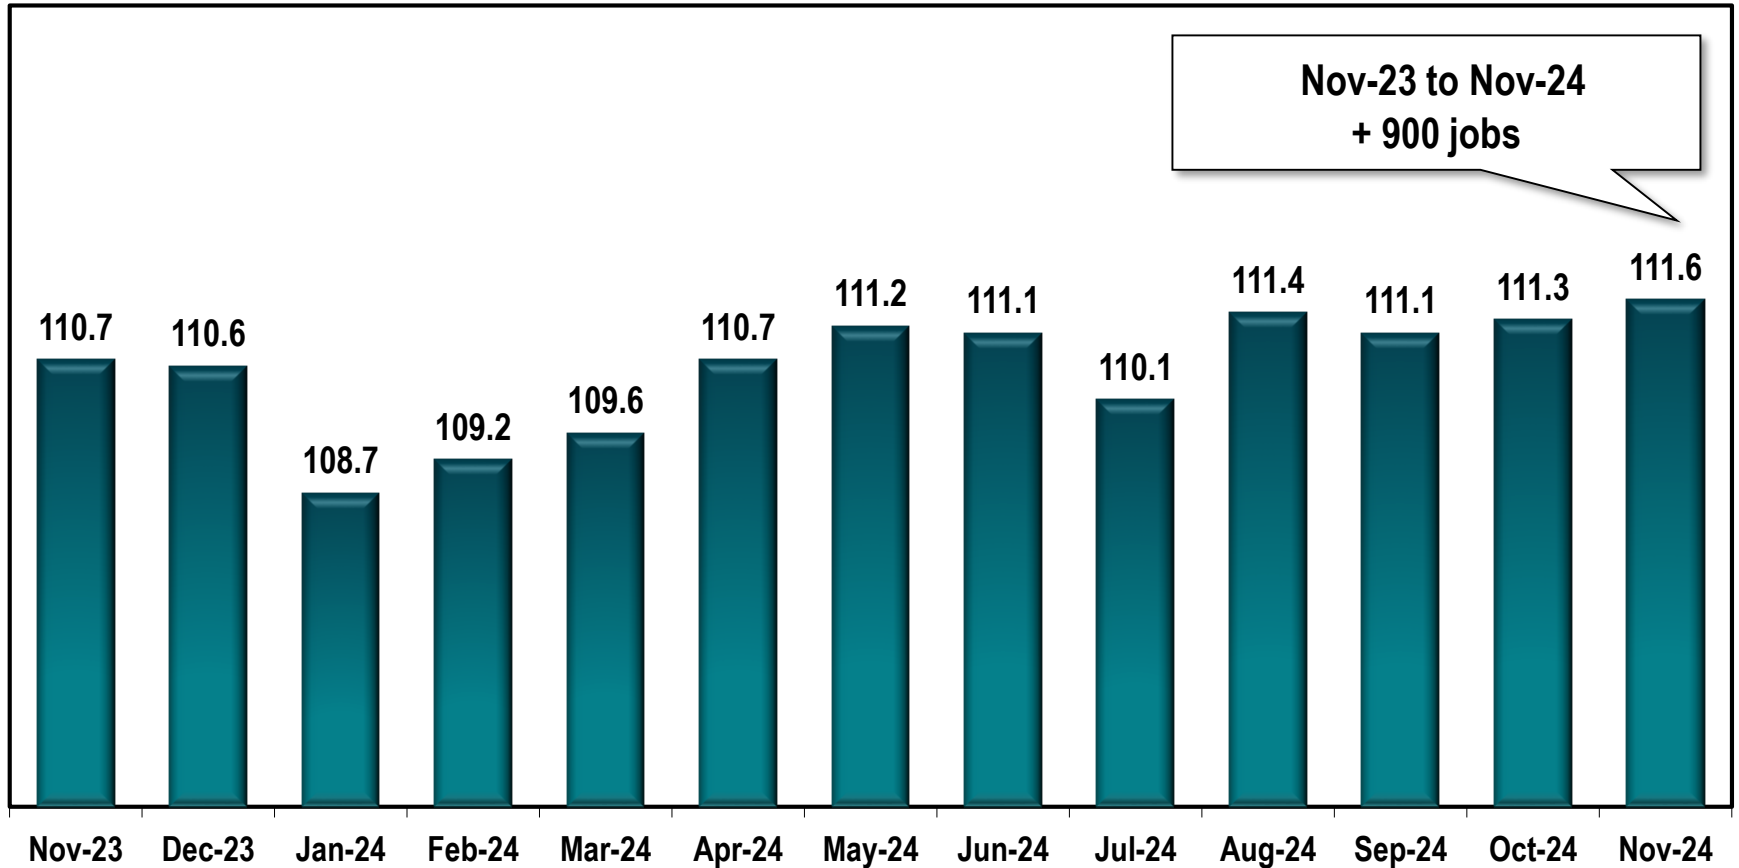

Gainesville MSA Employment

(In Thousands)

Note: Gainesville MSA comprises Hall county.

Source: Georgia Department of Labor - Bruce Thompson, Commissioner