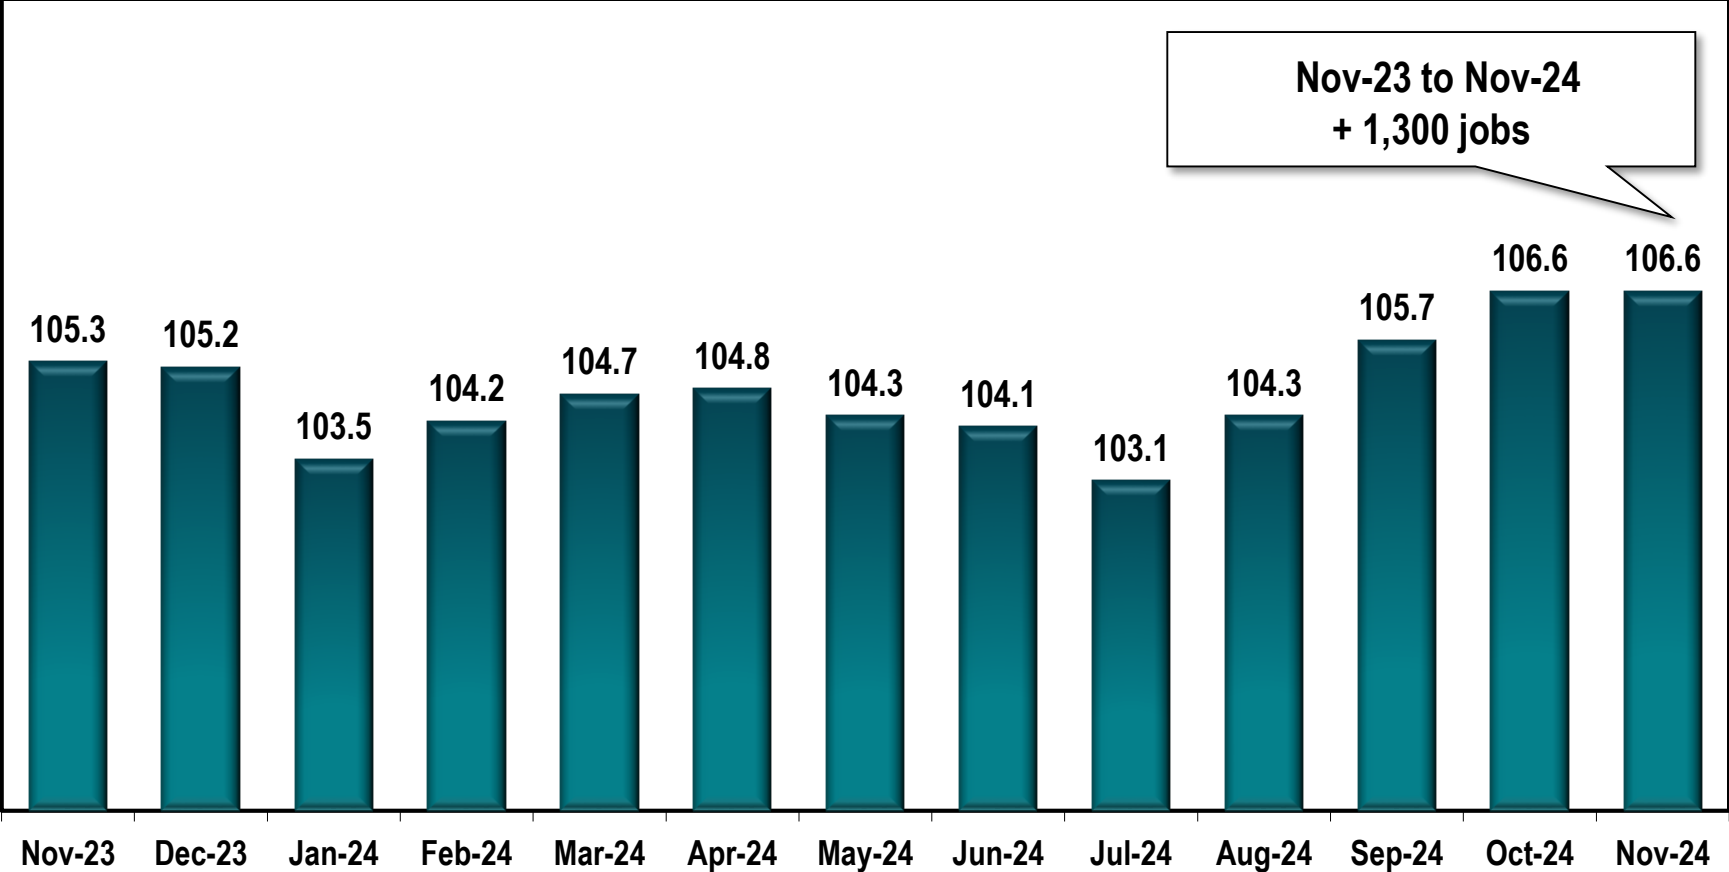

Athens-Clarke MSA Employment

(In Thousands)

Note: Athens-Clarke County MSA includes Clarke, Madison, Oconee and Oglethorpe counties.

Source: Georgia Department of Labor - Bruce Thompson, Commissioner