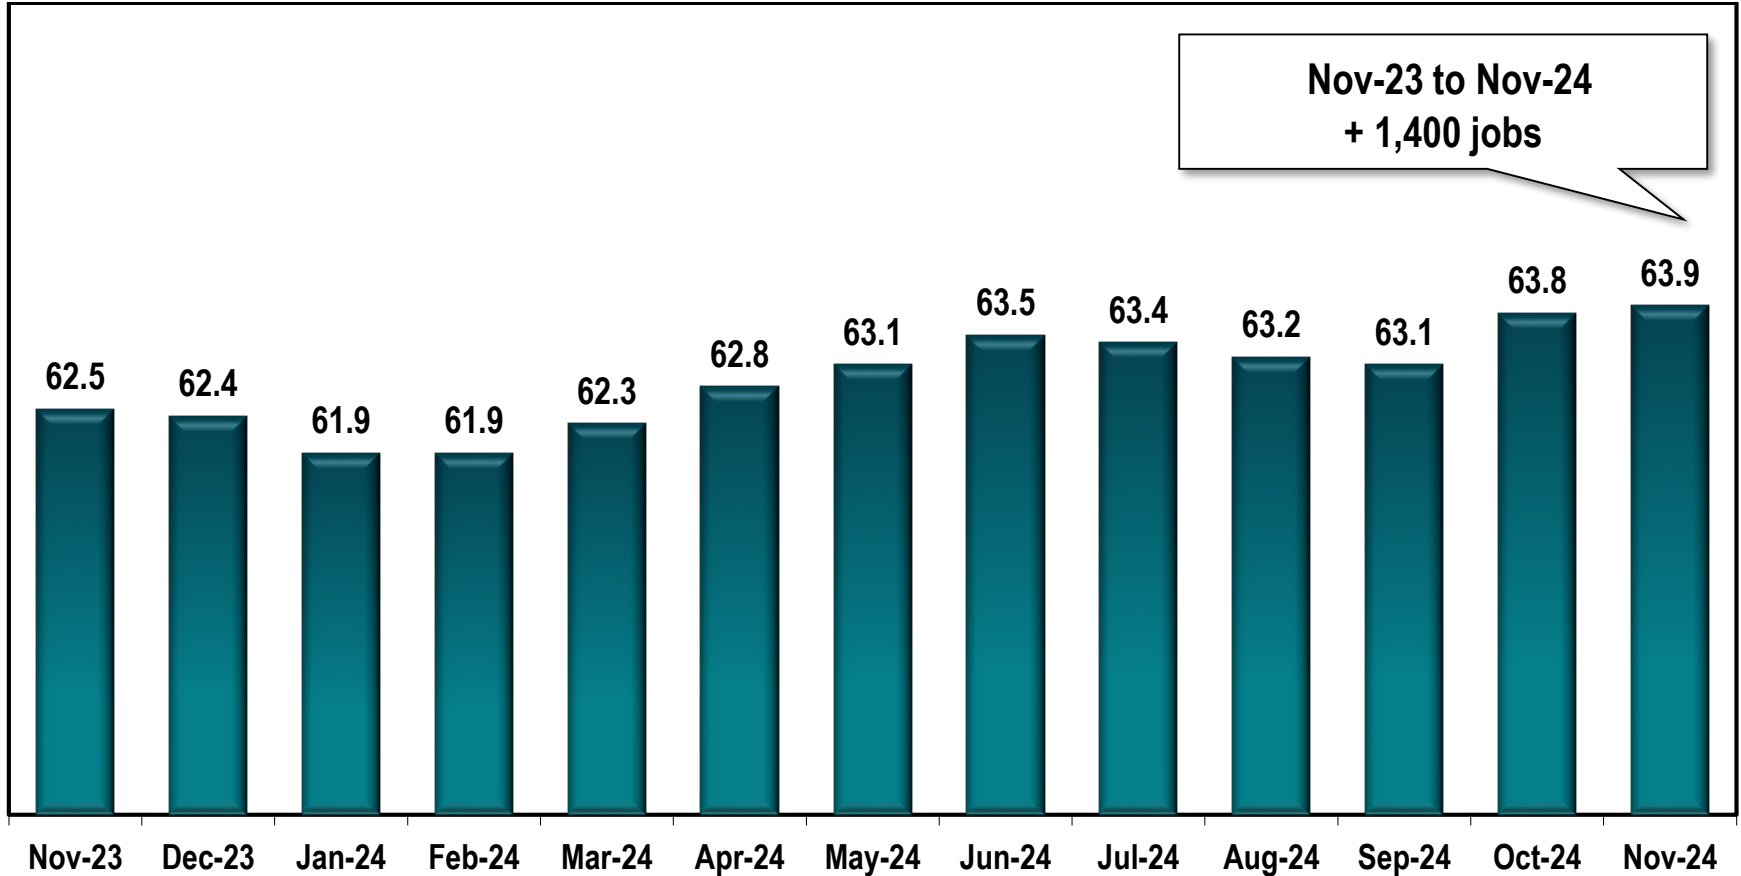

Albany MSA Employment (In Thousands)

Note: Albany MSA includes Baker, Dougherty, Lee, Terrell and Worth counties.

Source: Georgia Department of Labor - Bruce Thompson, Commissioner