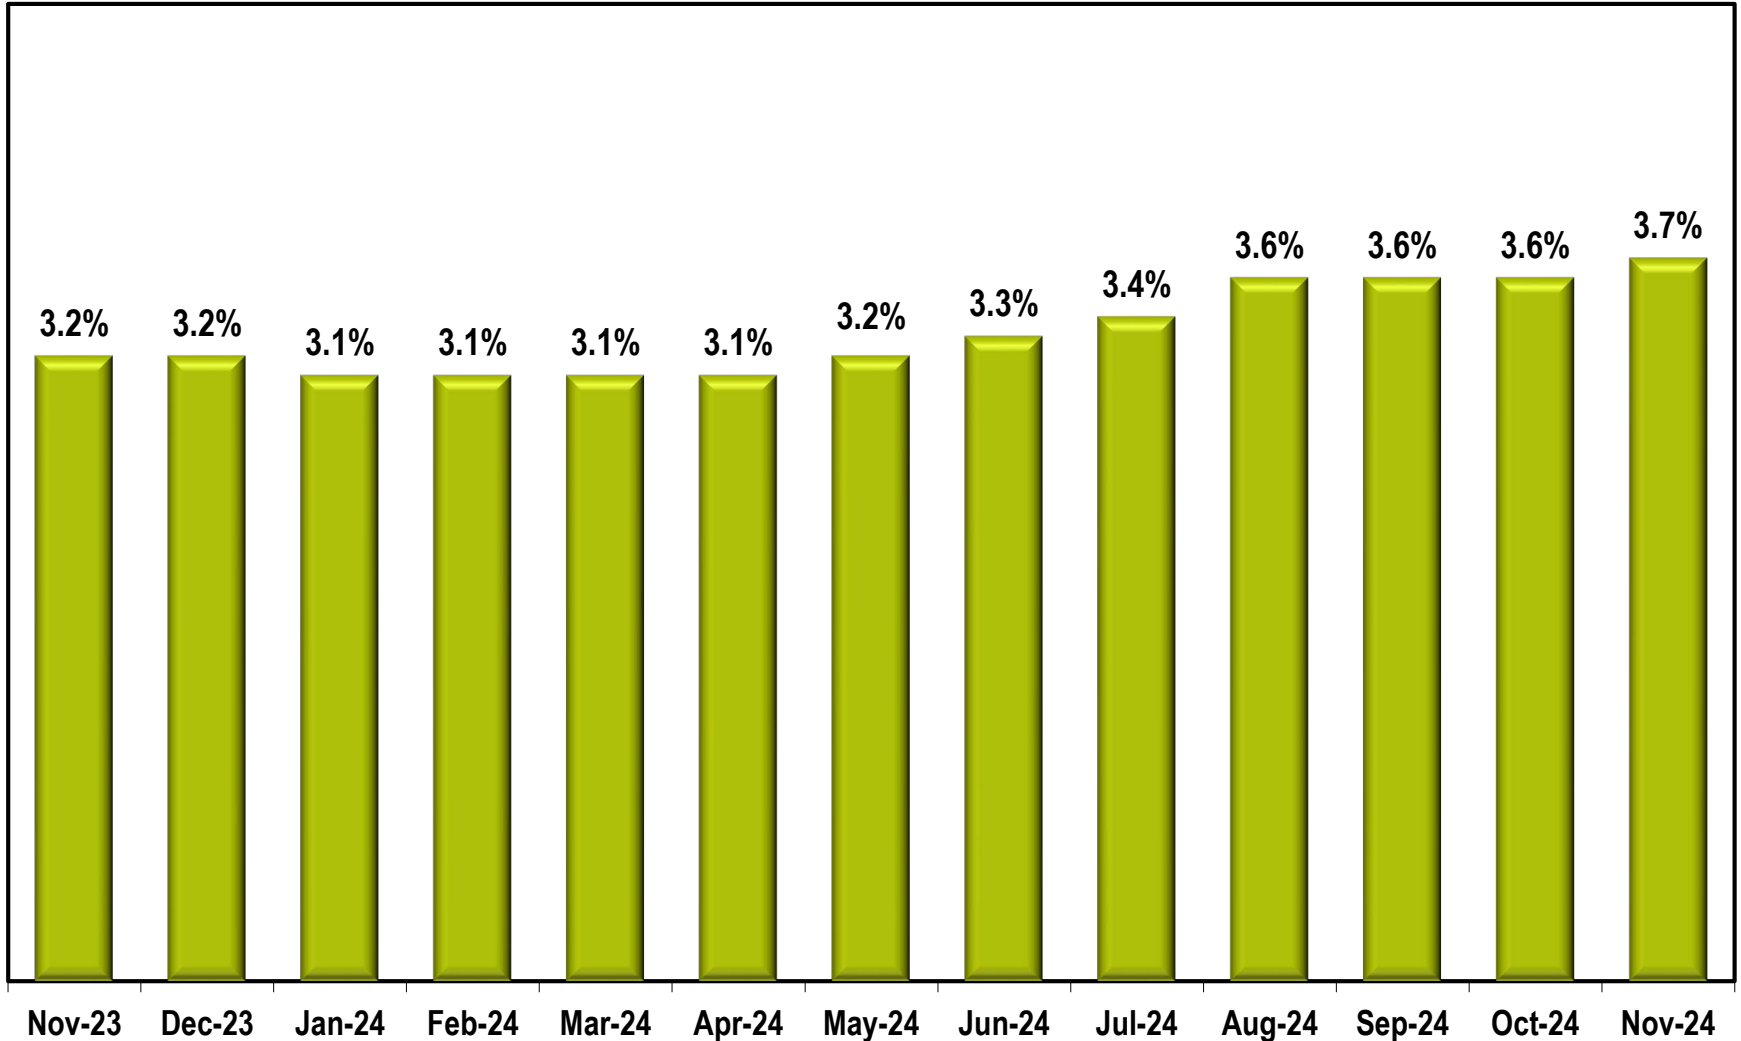

Georgia Unemployment Rate

(Seasonally Adjusted)

Source: Georgia Department of Labor – Bruce Thompson, Commissioner