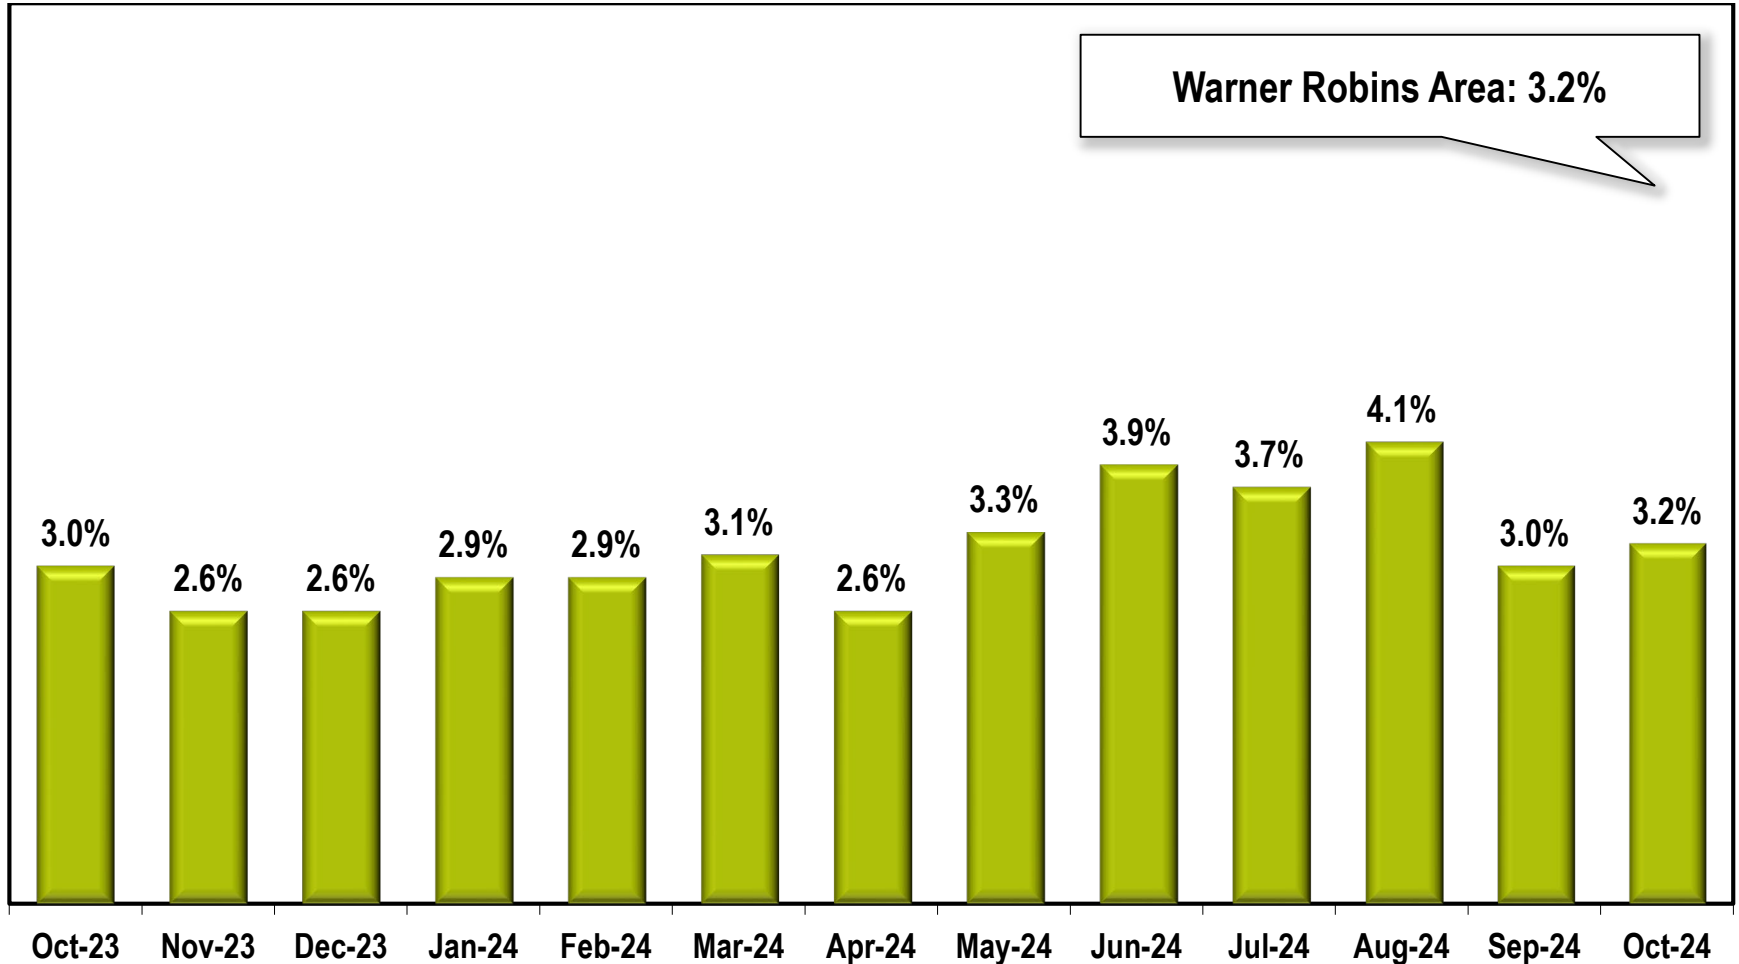

# Warner Robins Area Unemployment Rate

(Not Seasonally Adjusted)

Note: Warner Robins Area includes Houston, Peach, and Pulaski Counties.

Source: Georgia Department of Labor – Bruce Thompson, Commissioner