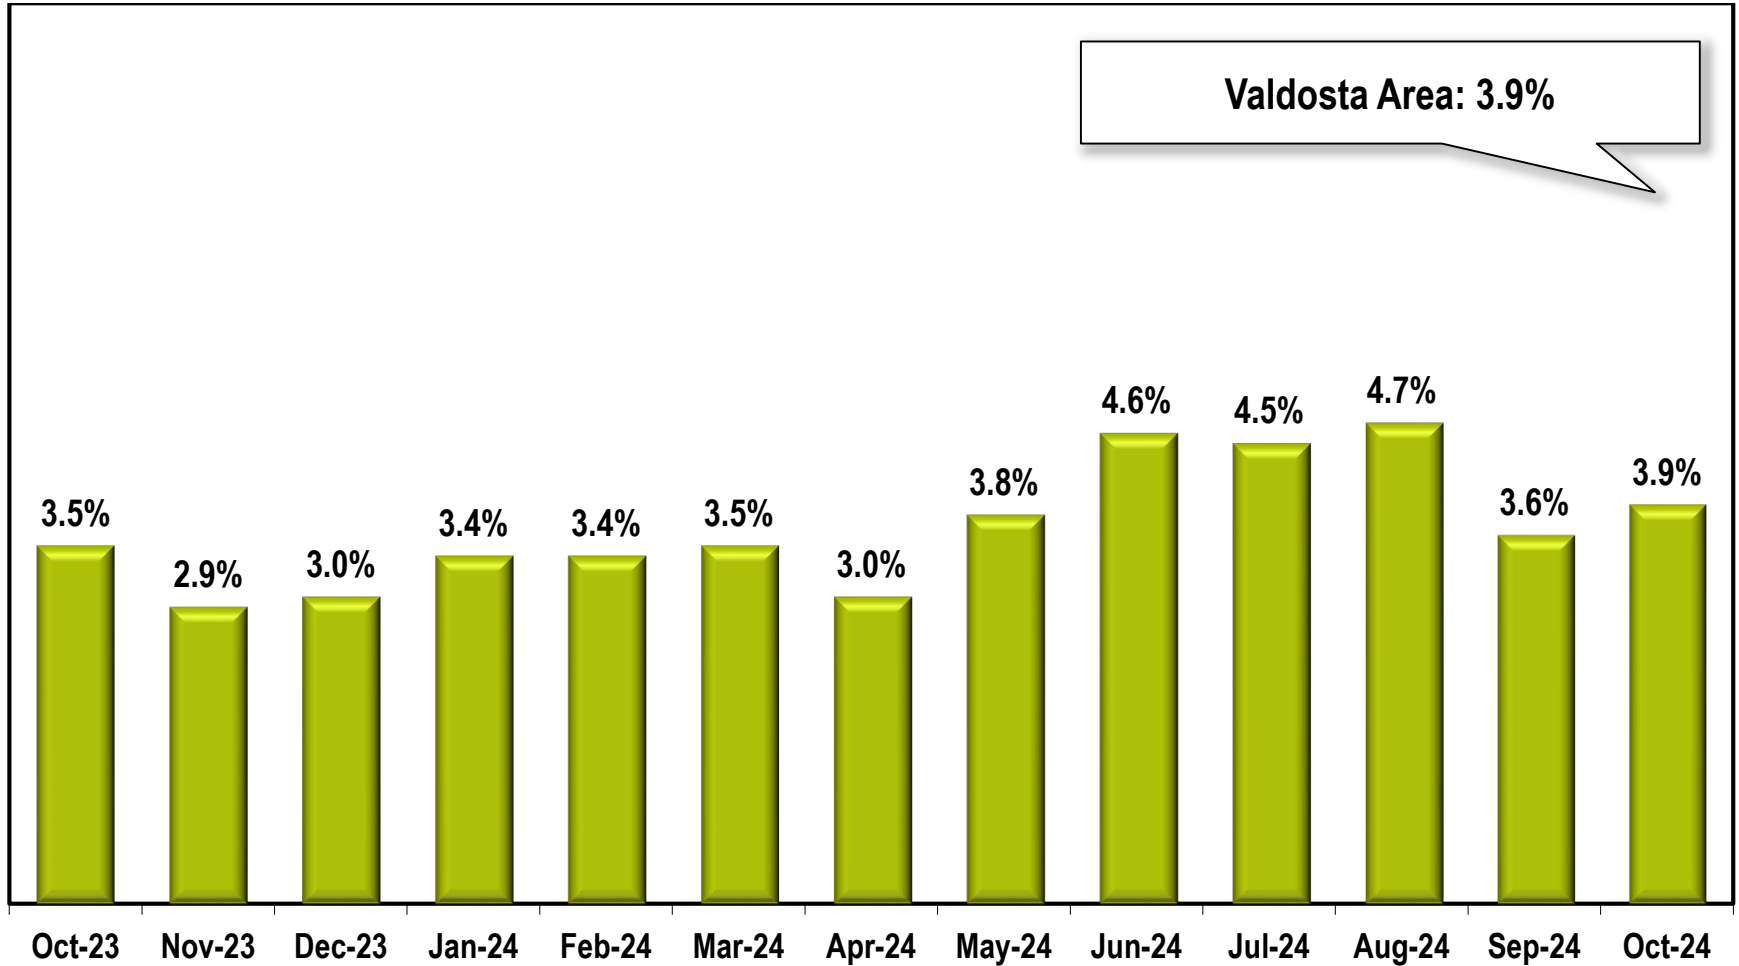

Valdosta Area Unemployment Rate

(Not Seasonally Adjusted)

Note: Valdosta Area includes Brooks, Echols, Lanier, and Lowndes counties.

Source: Georgia Department of Labor – Bruce Thompson, Commissioner