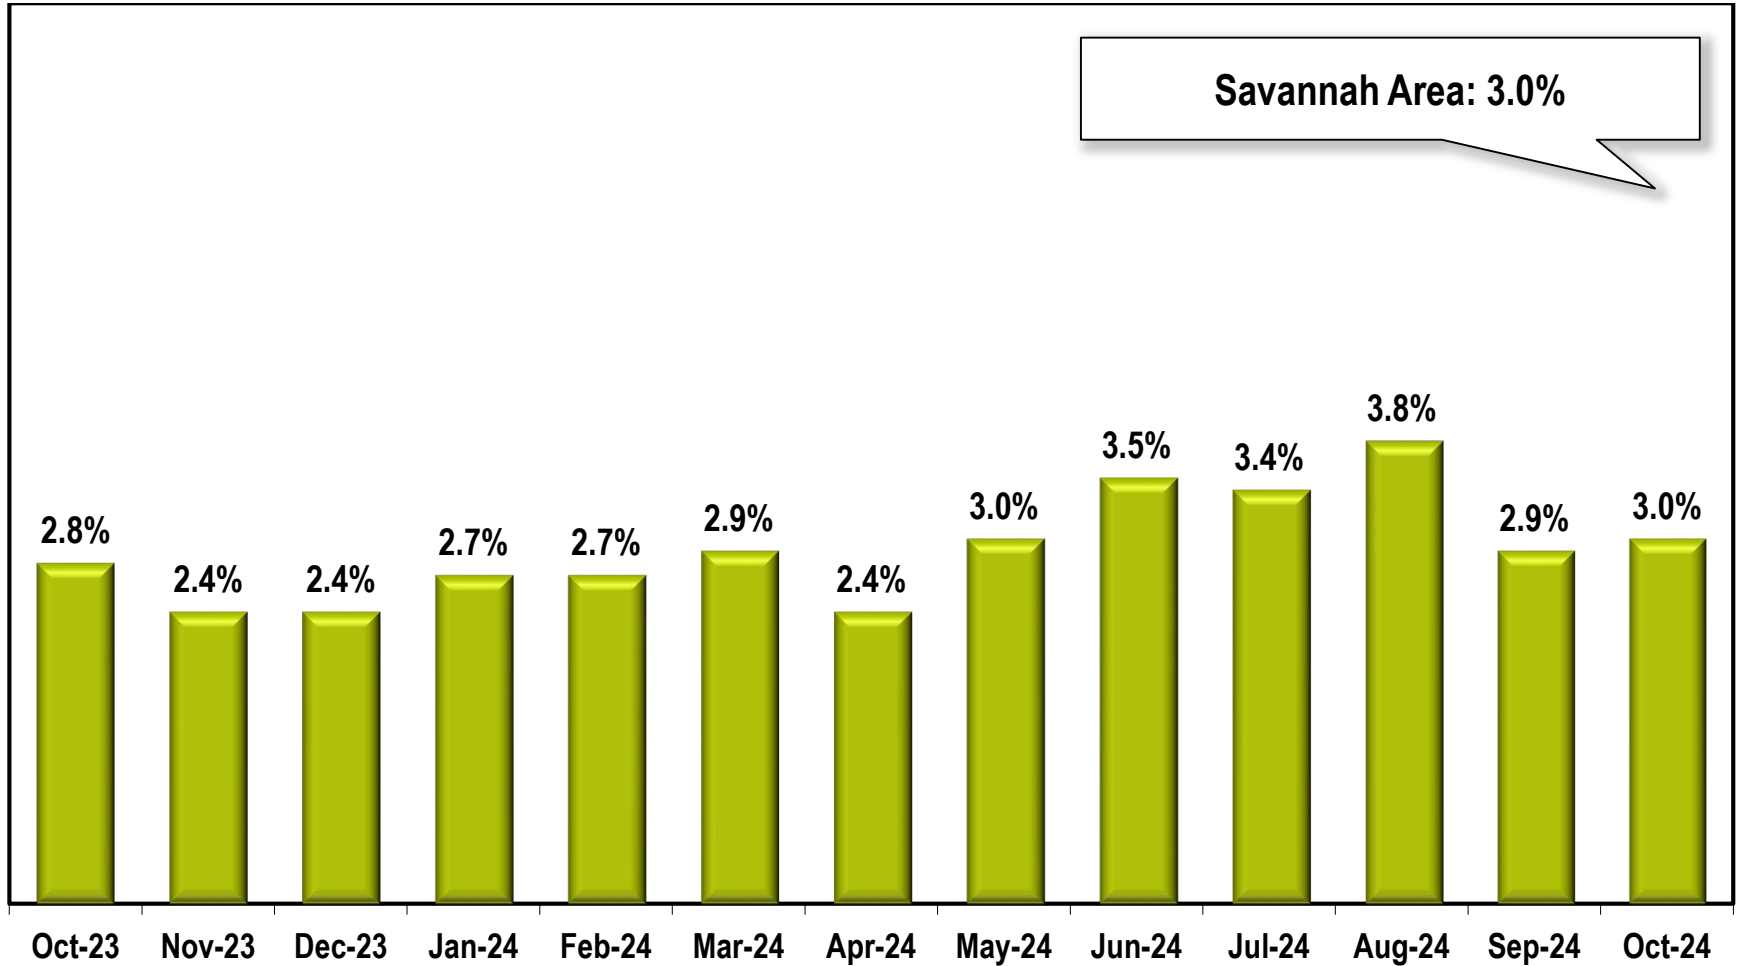

Savannah Area Unemployment Rate

(Not Seasonally Adjusted)

Note: Savannah Area includes Bryan, Chatham, and Effingham counties.

Source: Georgia Department of Labor – Bruce Thompson, Commissioner