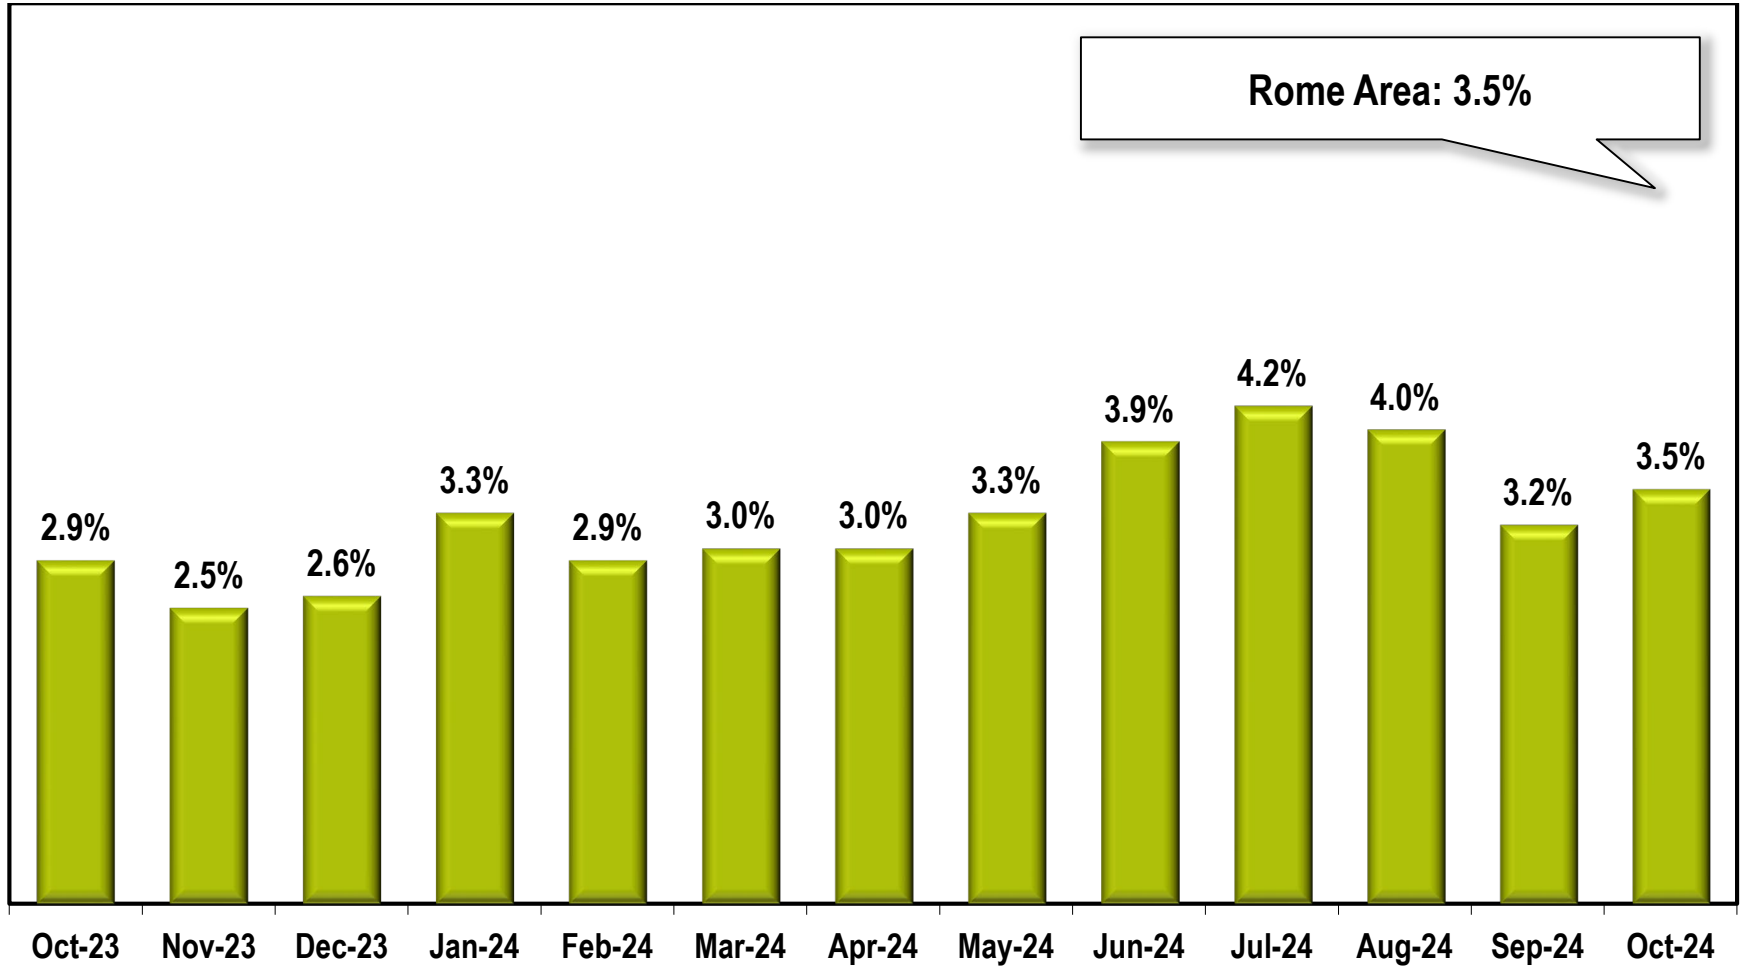

# Rome Area Unemployment Rate

(Not Seasonally Adjusted)

Note: Rome Area includes Floyd county.

Source: Georgia Department of Labor – Bruce Thompson, Commissioner