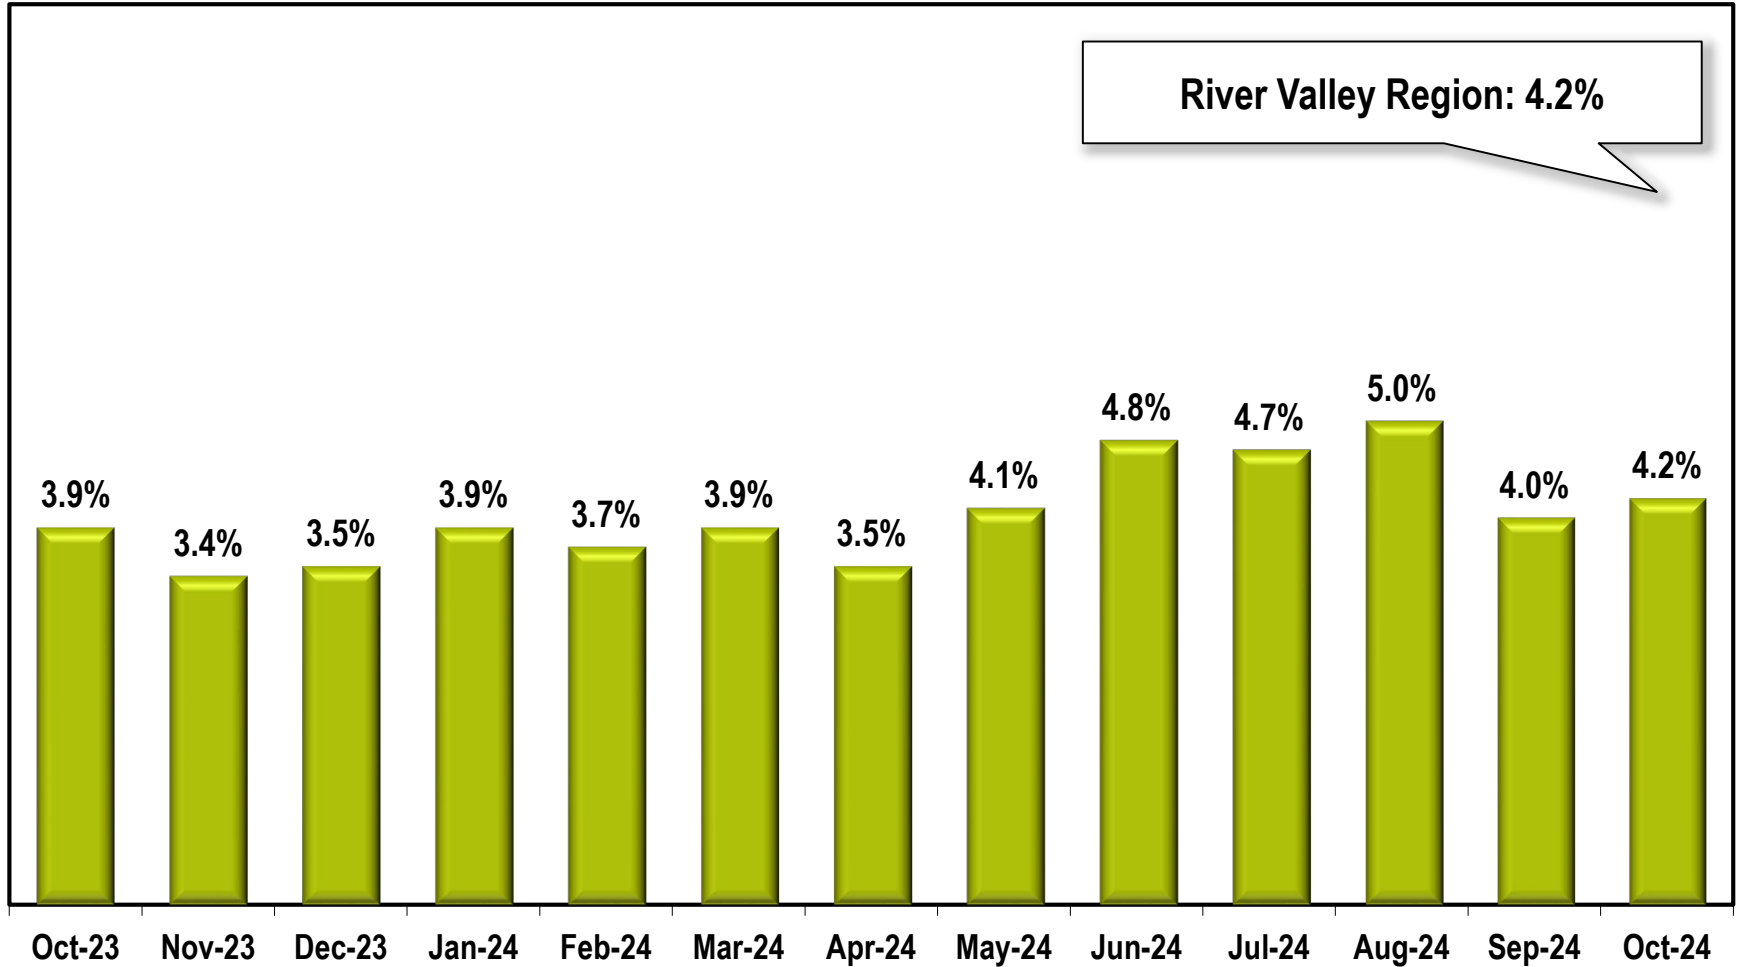

River Valley Region Unemployment Rate

(Not Seasonally Adjusted)

Note: River Valley Region includes Chattahoochee, Clay, Crisp, Dooly, Harris, Macon, Marion, Muscogee, Quitman, Randolph, Schley, Stewart, Sumter, Talbot, Taylor, and Webster counties.