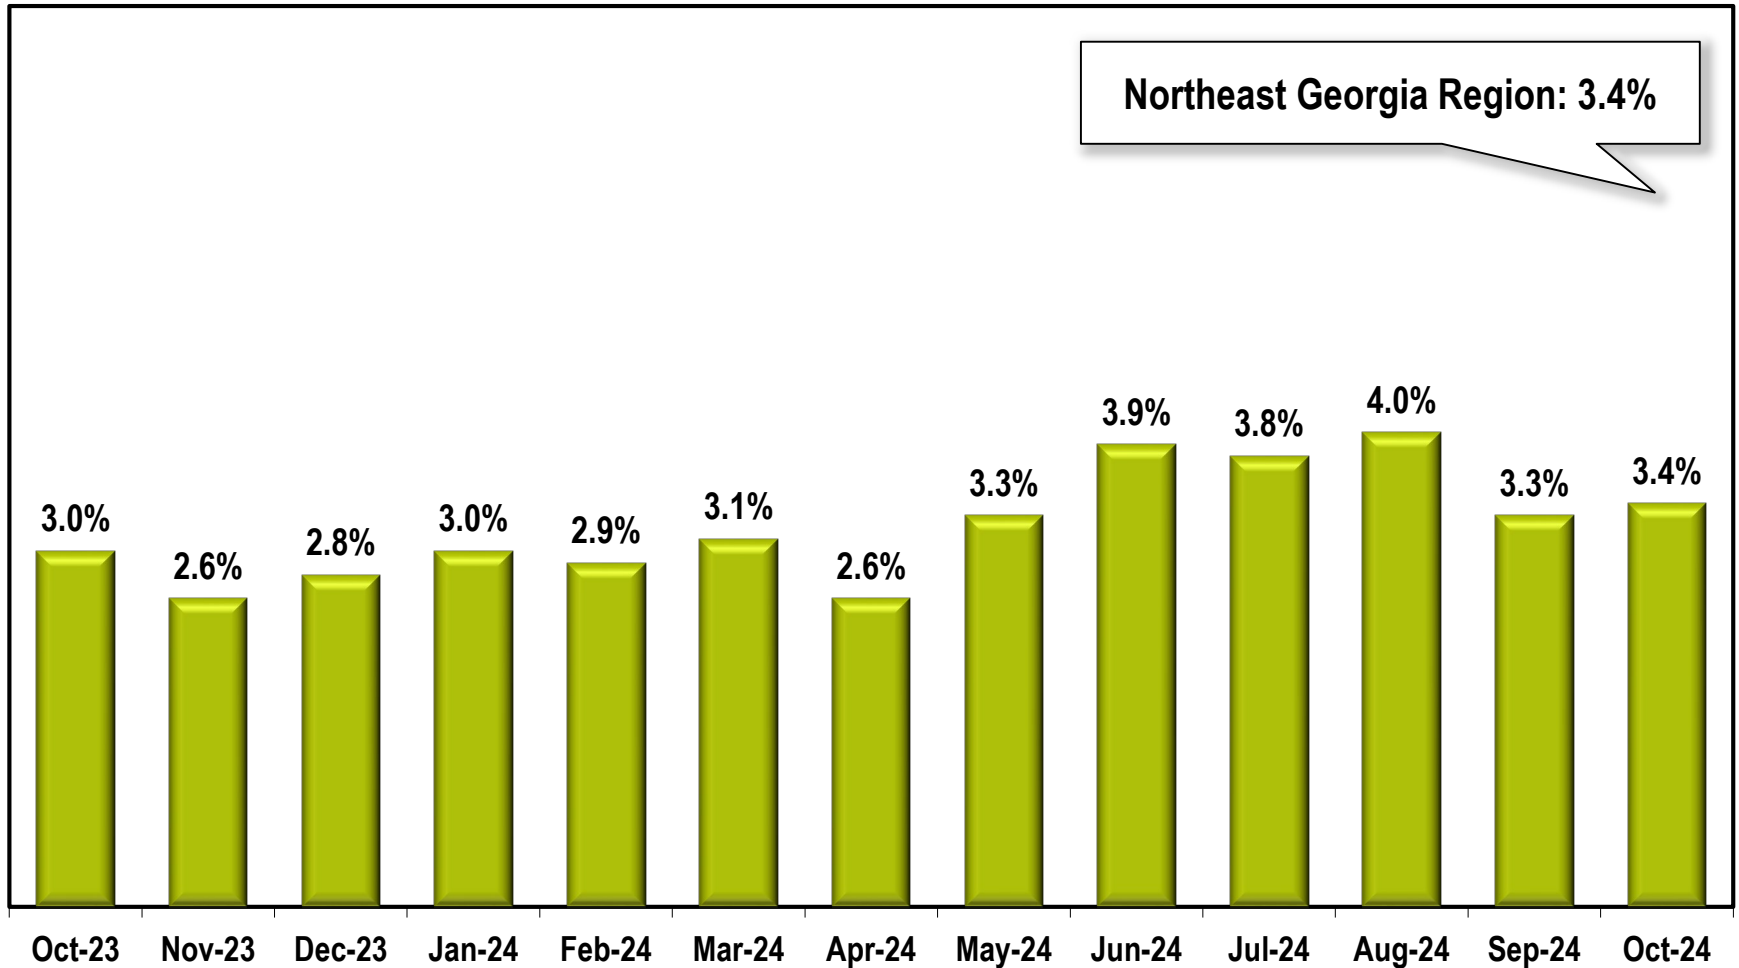

Northeast Georgia Region Unemployment Rate

(Not Seasonally Adjusted)

Note: Northeast Georgia Region includes Barrow, Clarke, Elbert, Greene, Jackson, Jasper, Madison, Morgan, Newton, Oconee, Oglethorpe, and Walton counties.