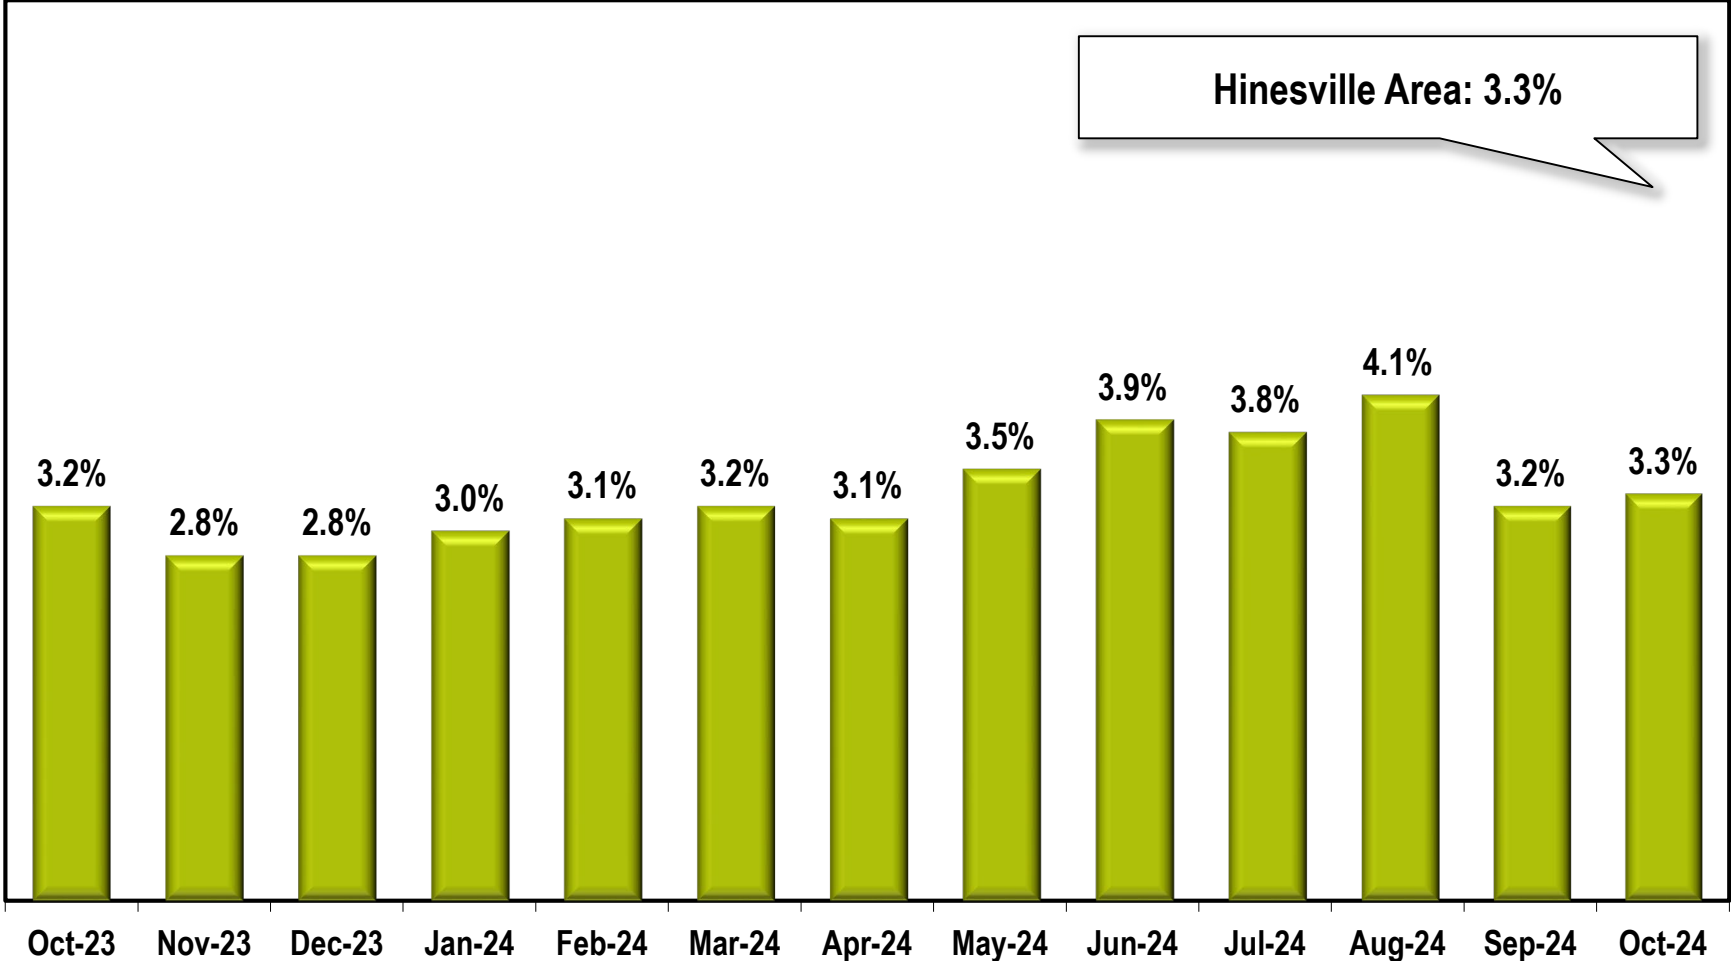

Hinesville Area Unemployment Rate

(Not Seasonally Adjusted)

Note: Hinesville Area includes Liberty and Long counties.

Source: Georgia Department of Labor – Bruce Thompson, Commissioner