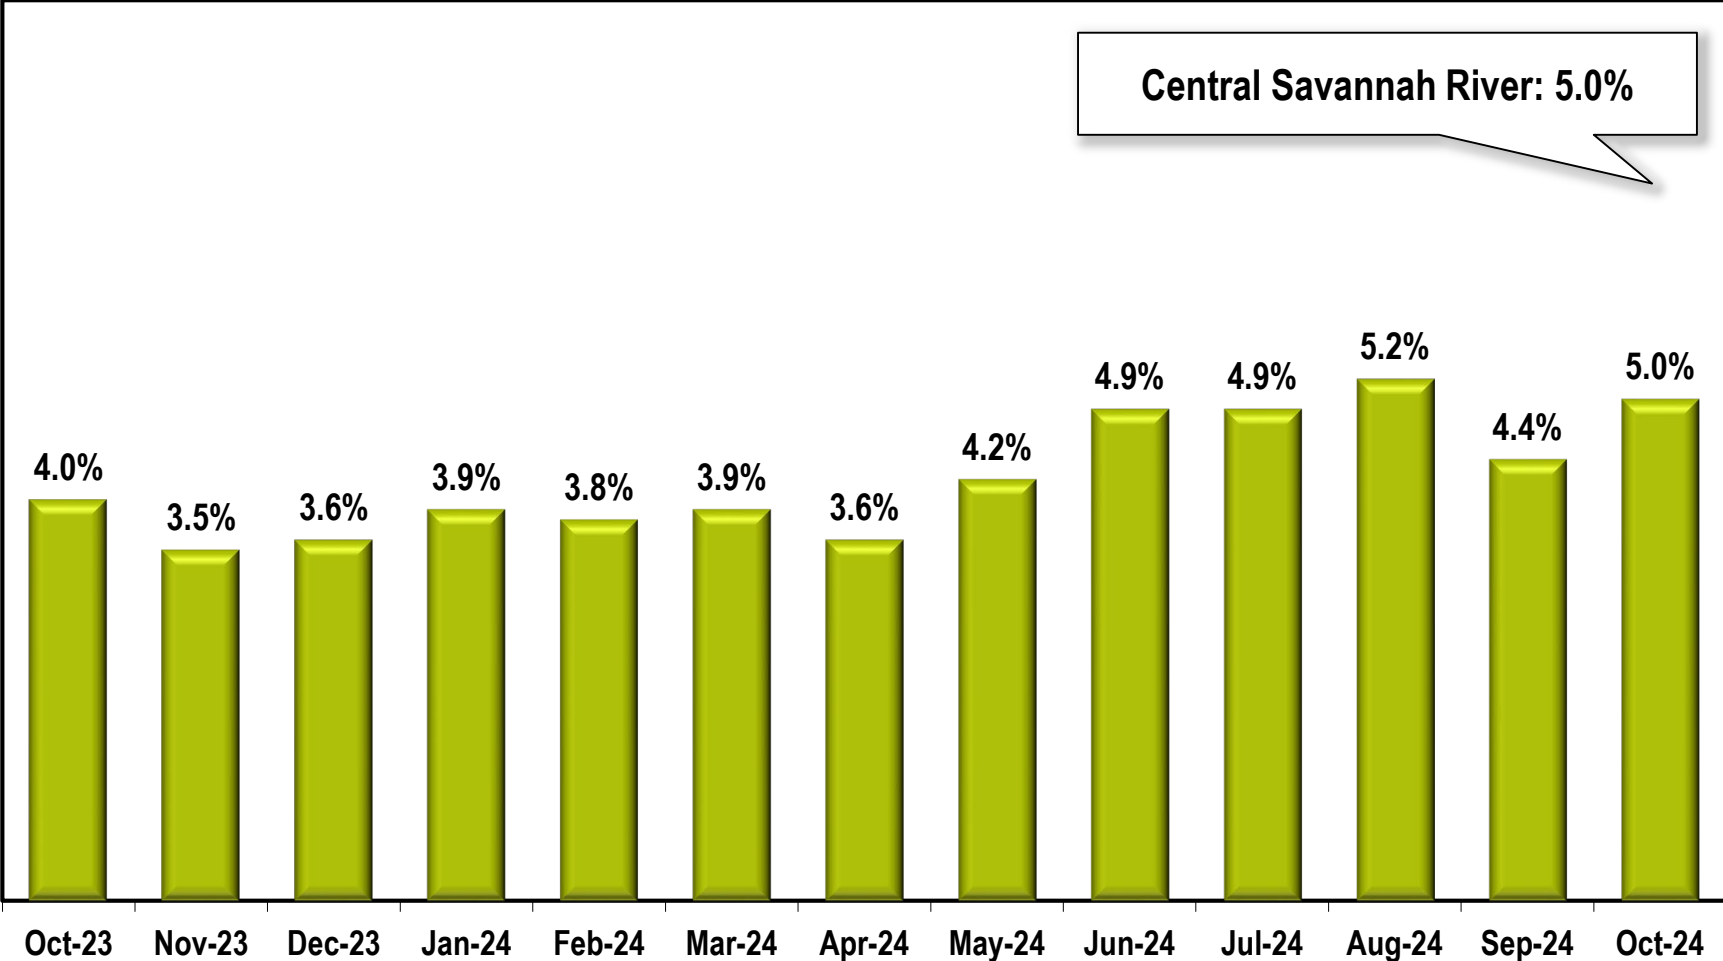

Central Savannah River Area Unemployment Rate

(Not Seasonally Adjusted)

Note: Central Savannah River Region includes Burke, Columbia, Glascock, Hancock, Jefferson, Jenkins, McDuffie, Richmond, Taliaferro, Warren, Washington, and Wilkes counties.